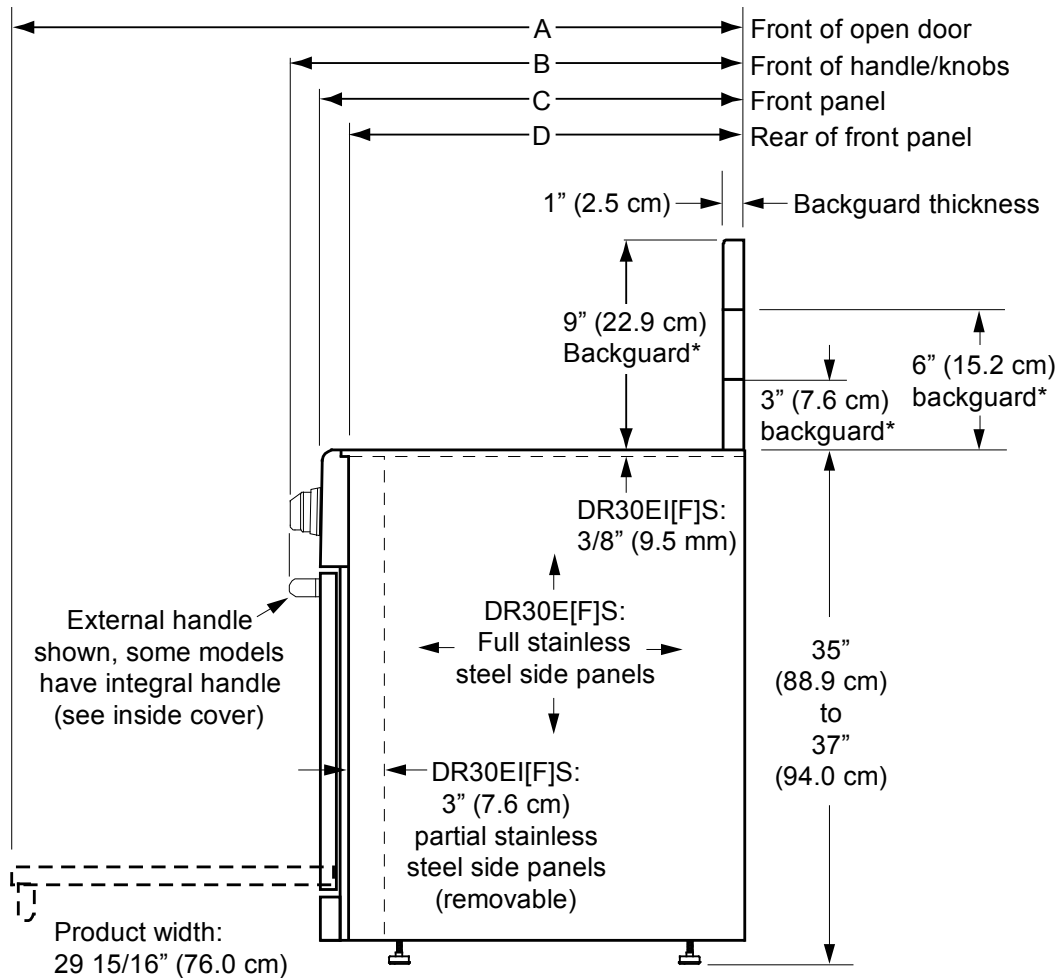

# Electric Range

Revised 01/14/13

www.dacor.com

Models: DR30ES, DR30ES-C, DR30EFS, DR30EFS-C, DR30EIS, DR30EIFS

\* See Planning Guide for compatibility

Dimension	DR30ES DR30EFS	DR30EIS DR30EIFS
A	46 1/8" (117.2 cm)	46" (116.8 cm)
C	25 3/8" (64.5 cm)	25 1/4" (64.1 cm)
D	23 1/4" (64.1 cm)	23 1/8" (58.7 cm)

Dimension	DR30ES DR30EIS	DR30EFS DR30EIFS
B	27 3/4" (70.5 cm)	27 5/8" (70.2 cm)

**Important:** Dacor reserves the right to change specifications without notice. Dimensions provided are for reference only. Before installation, consult the installation instructions accompanying each product prior to selecting cabinetry, making cutouts or starting installation.