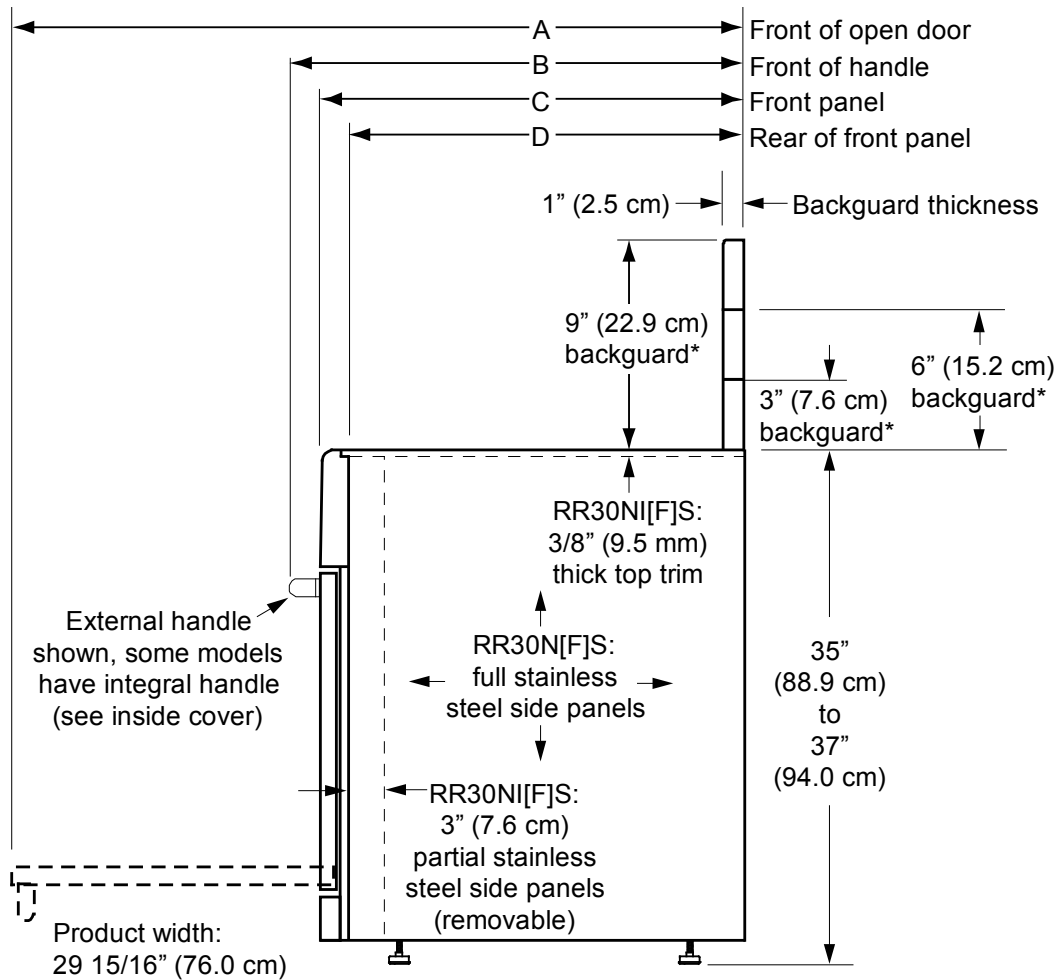

Electric Range with Induction Cooktop

Revised 04/30/13

www.dacor.com

Models: RR30NS, RR30NS-C, RR30NFS, RR30NFS-C, RR30NIS, RR30NIFS

* See Planning Guide for compatibility

Dimension	RR30NS RR30NFS	RR30NIS RR30NIFS
A	46 1/8" (117.2 cm)	46 1/16" (117.0 cm)
C	25 1/2" (64.8 cm)	25 5/16" (64.3 cm)
D	23 3/8" (59.4 cm)	23 3/16" (58.9 cm)

Dimension	RR30NS	RR30NIS
B	27 7/8" (70.8 cm)	27 11/16" (70.3 cm)

Important: Dacor reserves the right to change specifications without notice. Dimensions provided are for reference only. Before installation, consult the installation instructions accompanying each product prior to selecting cabinetry, making cutouts or starting installation.