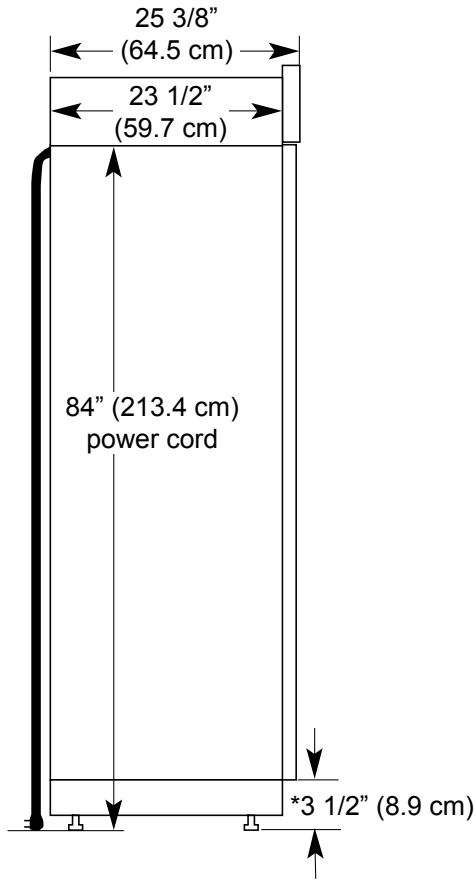

Built-In Refrigerator

Revised 04/30/13

www.dacor.com

Model: DYF48BIWS

Side View

Top View

* When leveling legs are fully extended to 1/4" (3.2 cm) below rollers, add 1 1/8" (2.9 cm) to the height dimensions.

Important: Dacor reserves the right to change specifications without notice. Dimensions provided are for reference only. Before installation, consult the installation instructions accompanying each product prior to selecting cabinetry, making cutouts or starting installation.