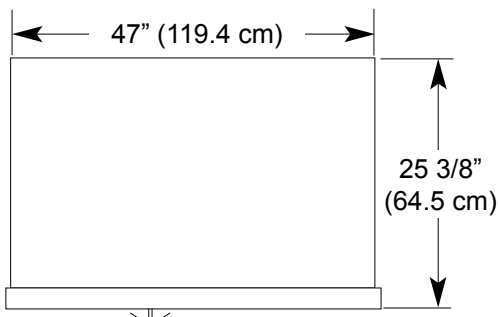

Built-In Refrigerator

Revised 04/30/13

www.dacor.com

Model: DYF48BIWS

Side View

Top View

* When leveling legs are fully extended to 1/4" (3.2 cm) below rollers, add 1 1/8" (2.9 cm) to the height dimensions.

Important: Dacor reserves the right to change specifications without notice. Dimensions provided are for reference only. Before installation, consult the installation instructions accompanying each product prior to selecting cabinetry, making cutouts or starting installation.