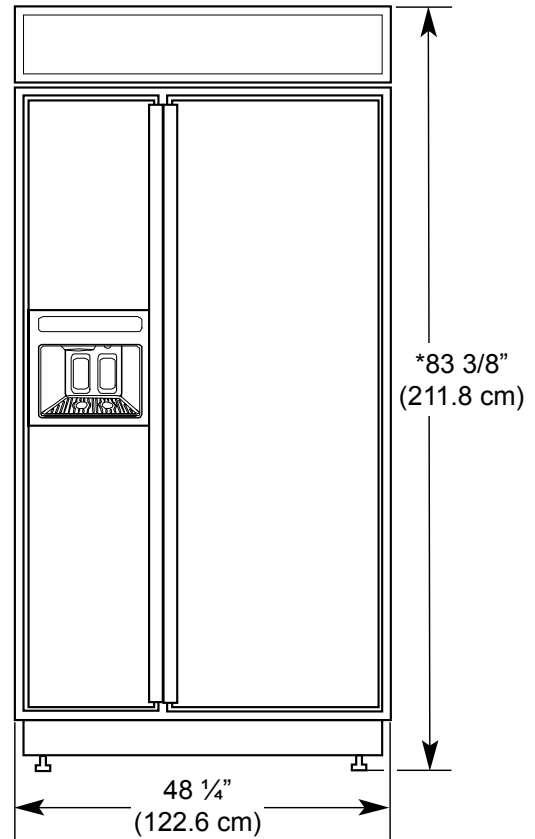

Built-In Refrigerator

Revised 04/30/13

www.dacor.com

Model: DYF48BIWS

Side View

Top View

* When leveling legs are fully extended to 1/4" (3.2 cm) below rollers, add 1 1/8" (2.9 cm) to the height dimensions.

Important: Dacor reserves the right to change specifications without notice. Dimensions provided are for reference only. Before installation, consult the installation instructions accompanying each product prior to selecting cabinetry, making cutouts or starting installation.