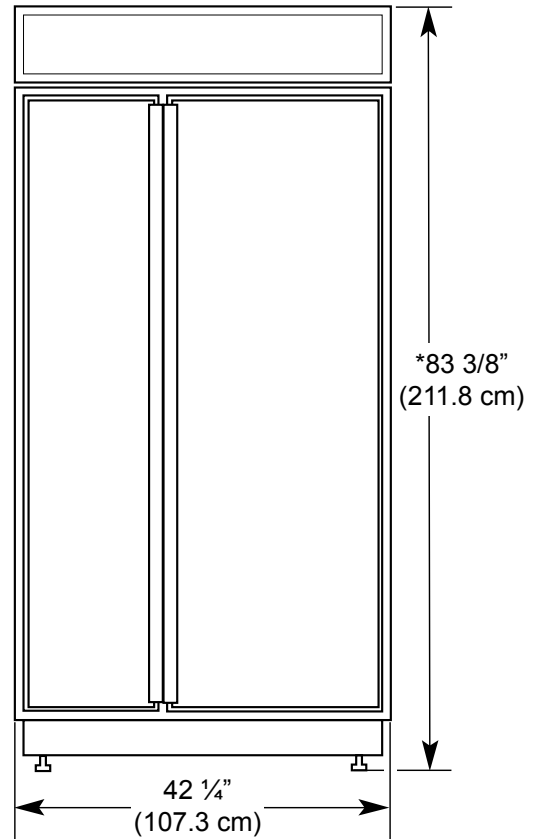

Built-In Refrigerator

Revised 04/30/13

www.dacor.com

Model: DYF42BNDI

Side View

Top View

* When leveling legs are fully extended to 1/4" (3.2 cm) below rollers, add 1/8" (2.9 cm) to the height dimensions.

Important: Dacor reserves the right to change specifications without notice. Dimensions provided are for reference only. Before installation, consult the installation instructions accompanying each product prior to selecting cabinetry, making cutouts or starting installation.