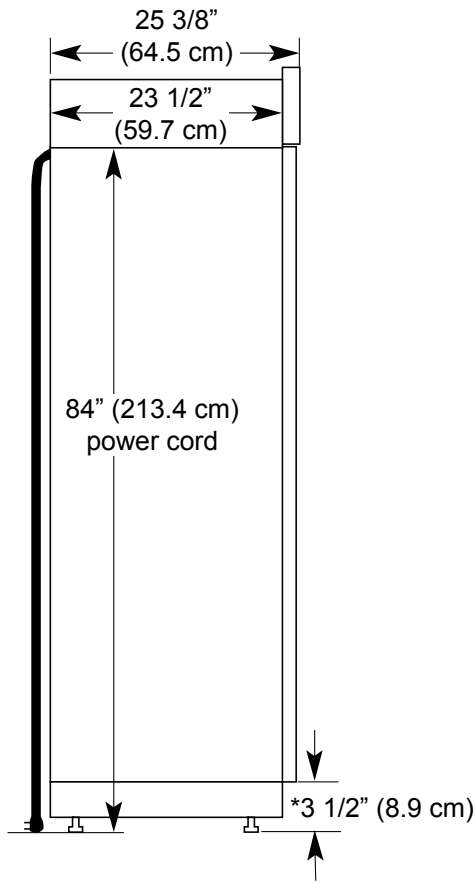

Built-In Refrigerator

Revised 04/30/13

www.dacor.com

Model: DYF42BNDI

Side View

Top View

* When leveling legs are fully extended to 1/4" (3.2 cm) below rollers, add 1/8" (2.9 cm) to the height dimensions.

Important: Dacor reserves the right to change specifications without notice. Dimensions provided are for reference only. Before installation, consult the installation instructions accompanying each product prior to selecting cabinetry, making cutouts or starting installation.