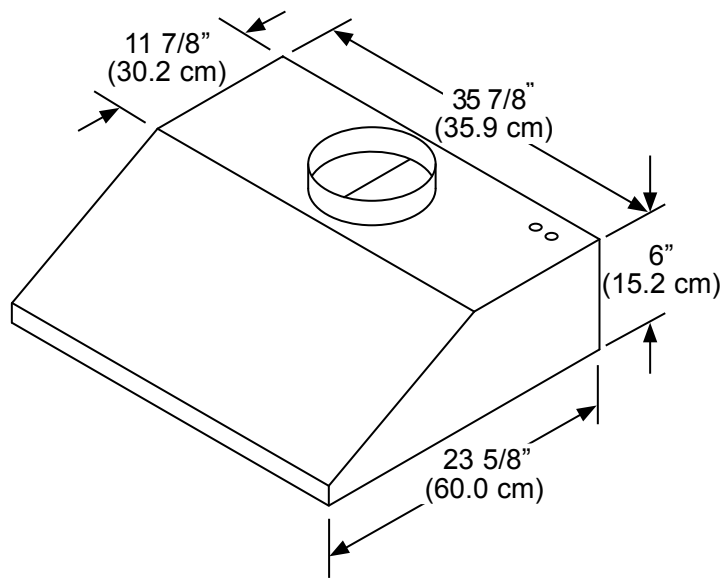

Wall Mount Range Hood

Revised 04/14/14

www.dacor.com

Model: DH3606

Important: Dacor reserves the right to change specifications without notice. Dimensions provided are for reference only. Before installation, consult the installation instructions accompanying each product prior to selecting cabinetry, making cutouts or starting installation.