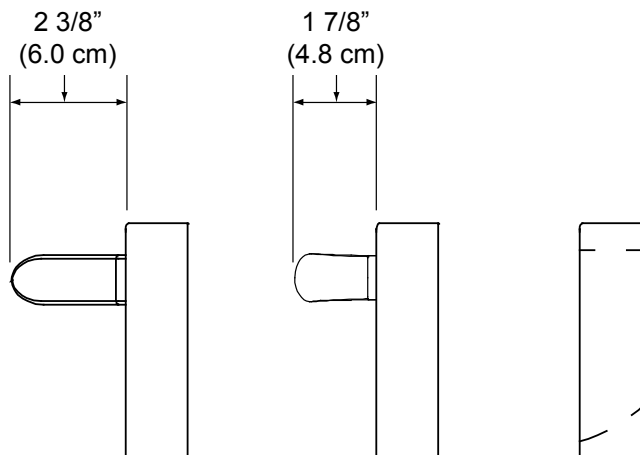

Available Handles

Epicure Handle

Millennia Handle

Flush Handle

A	B	C	D
26 7/8" (68.3 cm)	25 1/2" (64.7 cm)	27 3/4" (70.5 cm)	27 3/8" (69.5 cm)

E	F	G	H
3/8" (1.0 cm)	6 1/2" (16.5 cm)	5" (12.7 cm)	7 7/8" (20.0 cm)

J	K	L	M
3/4" (1.9 cm)	24" (61.0 cm)	1/2" (1.3 cm)	3/4" (1.9 cm)

Important: Dacor reserves the right to change specifications without notice. Dimensions provided are for reference only. Before installation, consult the installation instructions accompanying each product prior to selecting cabinetry, making cutouts or starting installation.