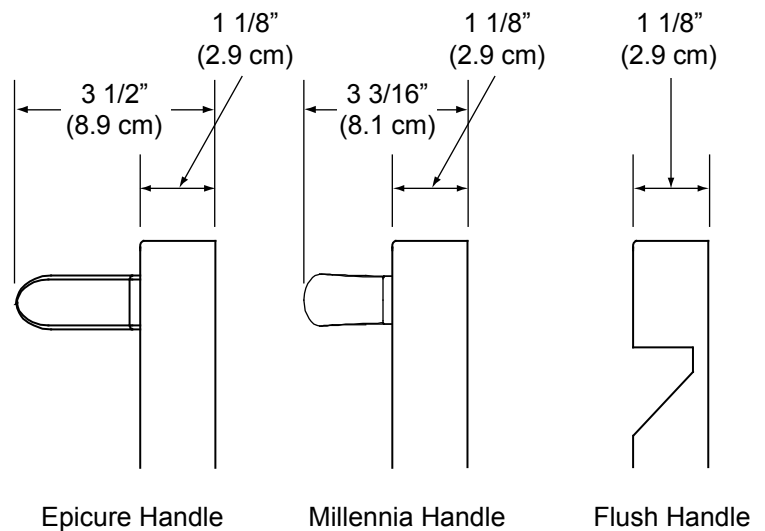

Distinctive® Series Wall Oven

Revised 12/08/14

www.dacor.com

Models: DTO127
DTOV127

Handle/Front Panel

Important: Dacor reserves the right to change specifications without notice. Dimensions provided are for reference only. Before installation, consult the installation instructions accompanying each product prior to selecting cabinetry, making cutouts or starting installation.