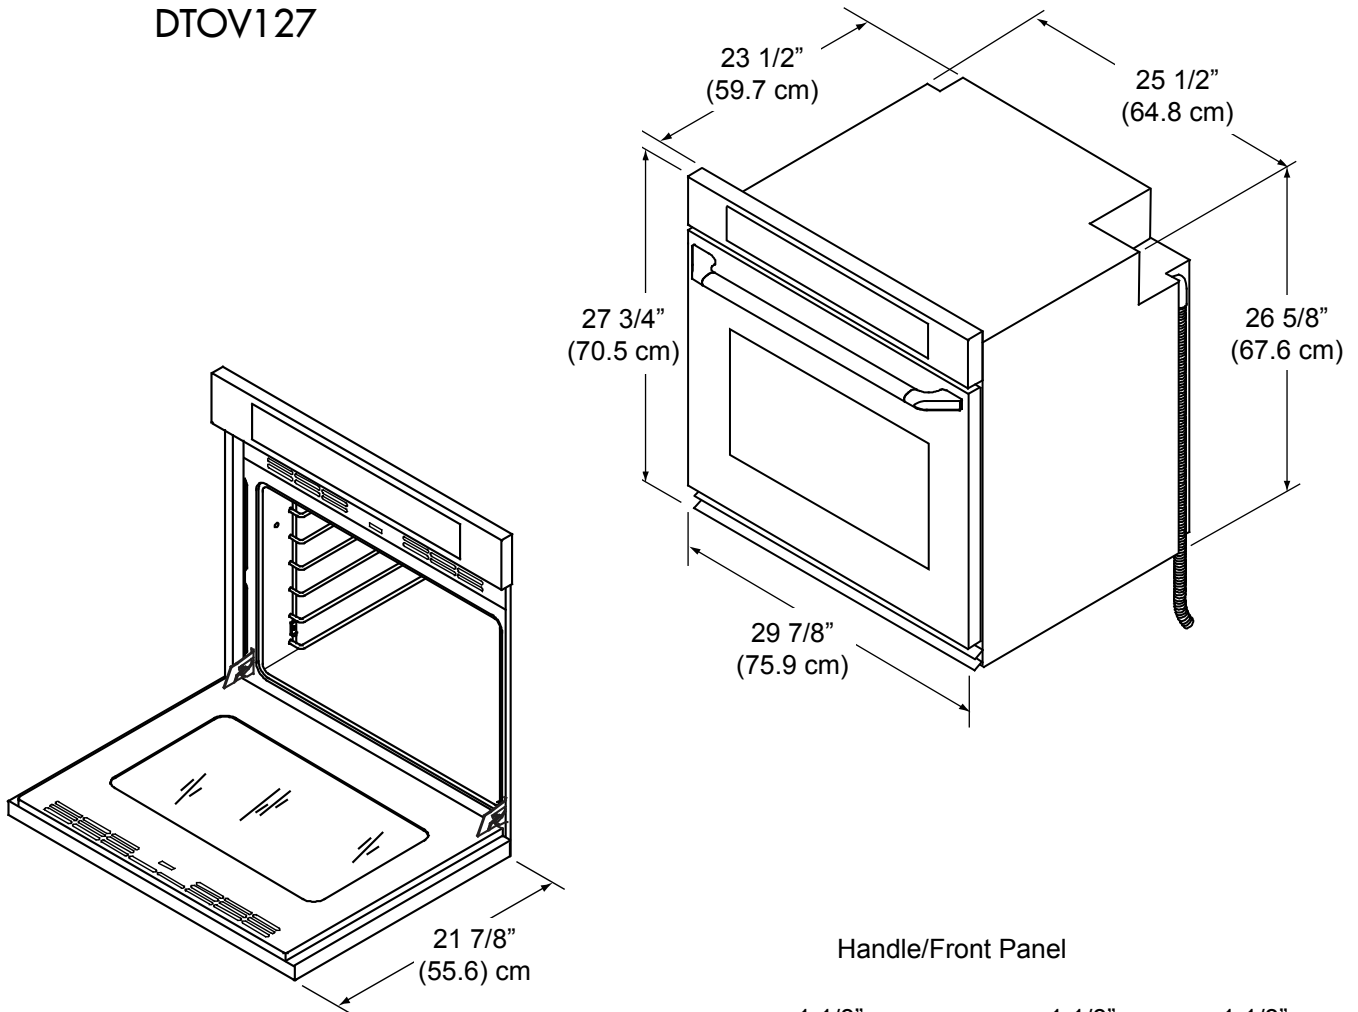

Distinctive® Series Wall Oven

Revised 12/08/14

www.dacor.com

Models: DTO127
DTOV127

Handle/Front Panel

Important: Dacor reserves the right to change specifications without notice. Dimensions provided are for reference only. Before installation, consult the installation instructions accompanying each product prior to selecting cabinetry, making cutouts or starting installation.