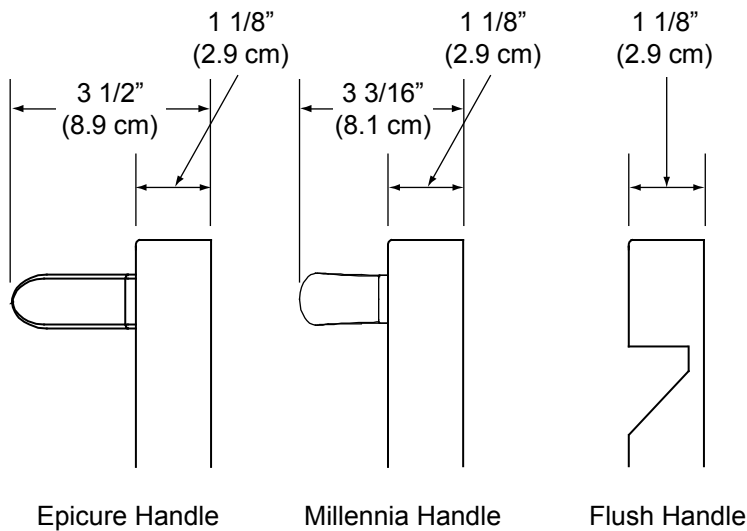

Distinctive® Series Double Wall Oven

Revised 12/08/14

www.dacor.com

Models: DTO227
DTOV227

Handle/Front Panel

Important: Dacor reserves the right to change specifications without notice. Dimensions provided are for reference only. Before installation, consult the installation instructions accompanying each product prior to selecting cabinetry, making cutouts or starting installation.