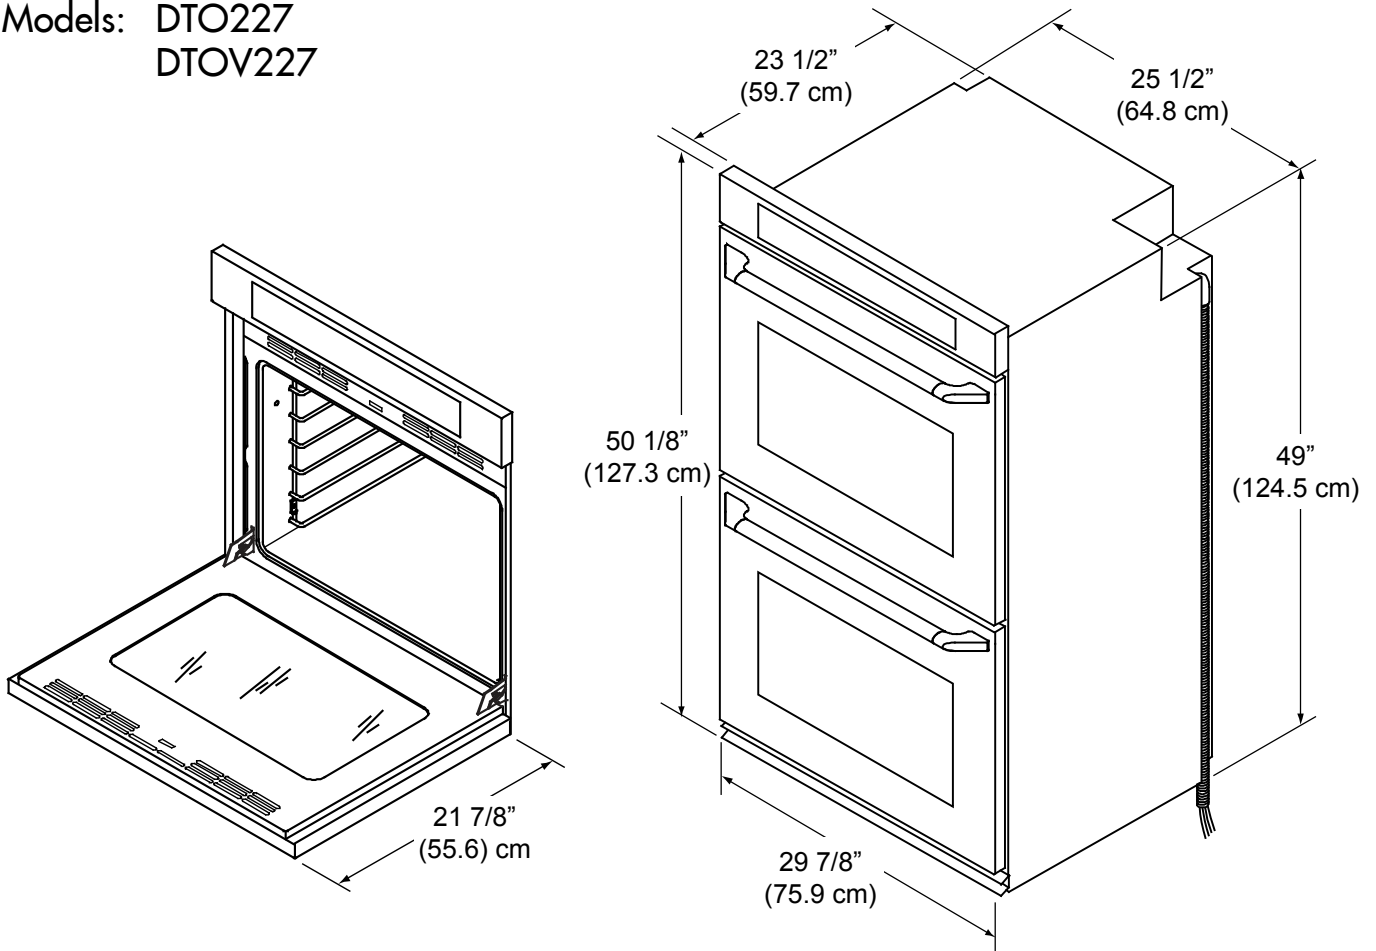

Distinctive® Series Double Wall Oven

Revised 12/08/14

www.dacor.com

Models: DTO227
DTOV227

Handle/Front Panel

Important: Dacor reserves the right to change specifications without notice. Dimensions provided are for reference only. Before installation, consult the installation instructions accompanying each product prior to selecting cabinetry, making cutouts or starting installation.