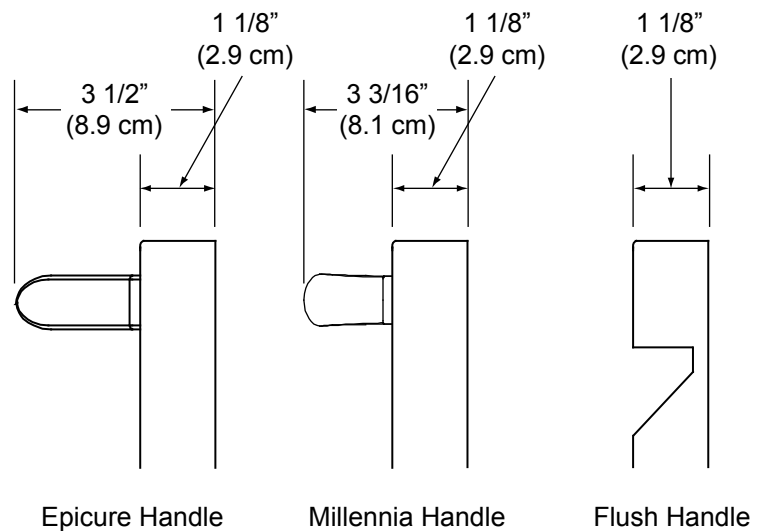

Distinctive® Series Wall Oven

Revised 12/08/14

www.dacor.com

Models: DTO130
DTOV130

Handle/Front Panel

Important: Dacor reserves the right to change specifications without notice. Dimensions provided are for reference only. Before installation, consult the installation instructions accompanying each product prior to selecting cabinetry, making cutouts or starting installation.