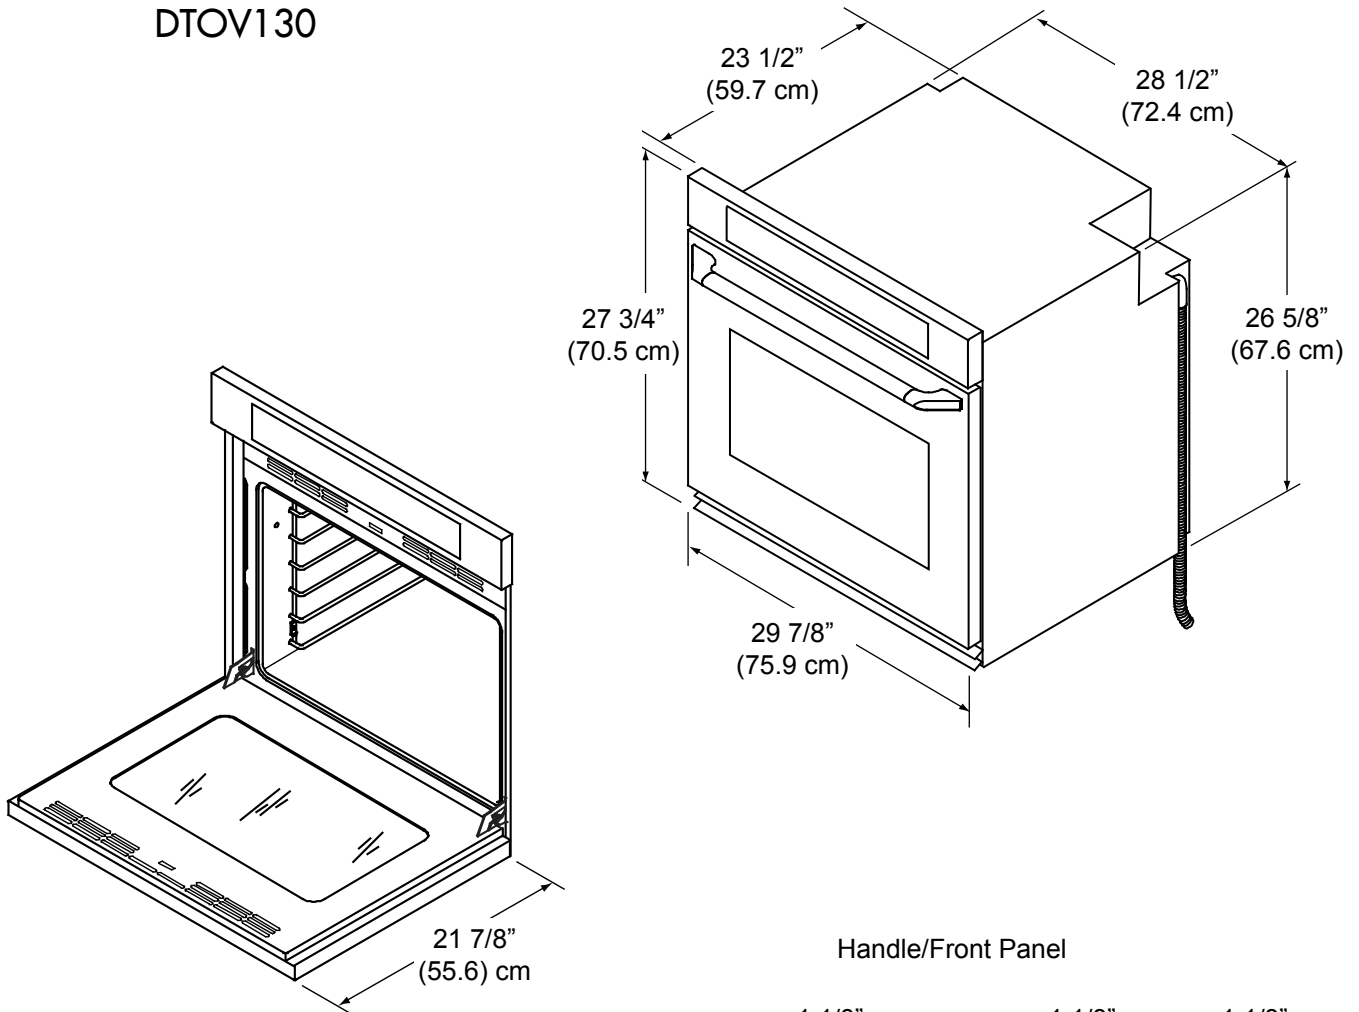

Distinctive® Series Wall Oven

Revised 12/08/14

www.dacor.com

Models: DTO130
DTOV130

Handle/Front Panel

Important: Dacor reserves the right to change specifications without notice. Dimensions provided are for reference only. Before installation, consult the installation instructions accompanying each product prior to selecting cabinetry, making cutouts or starting installation.