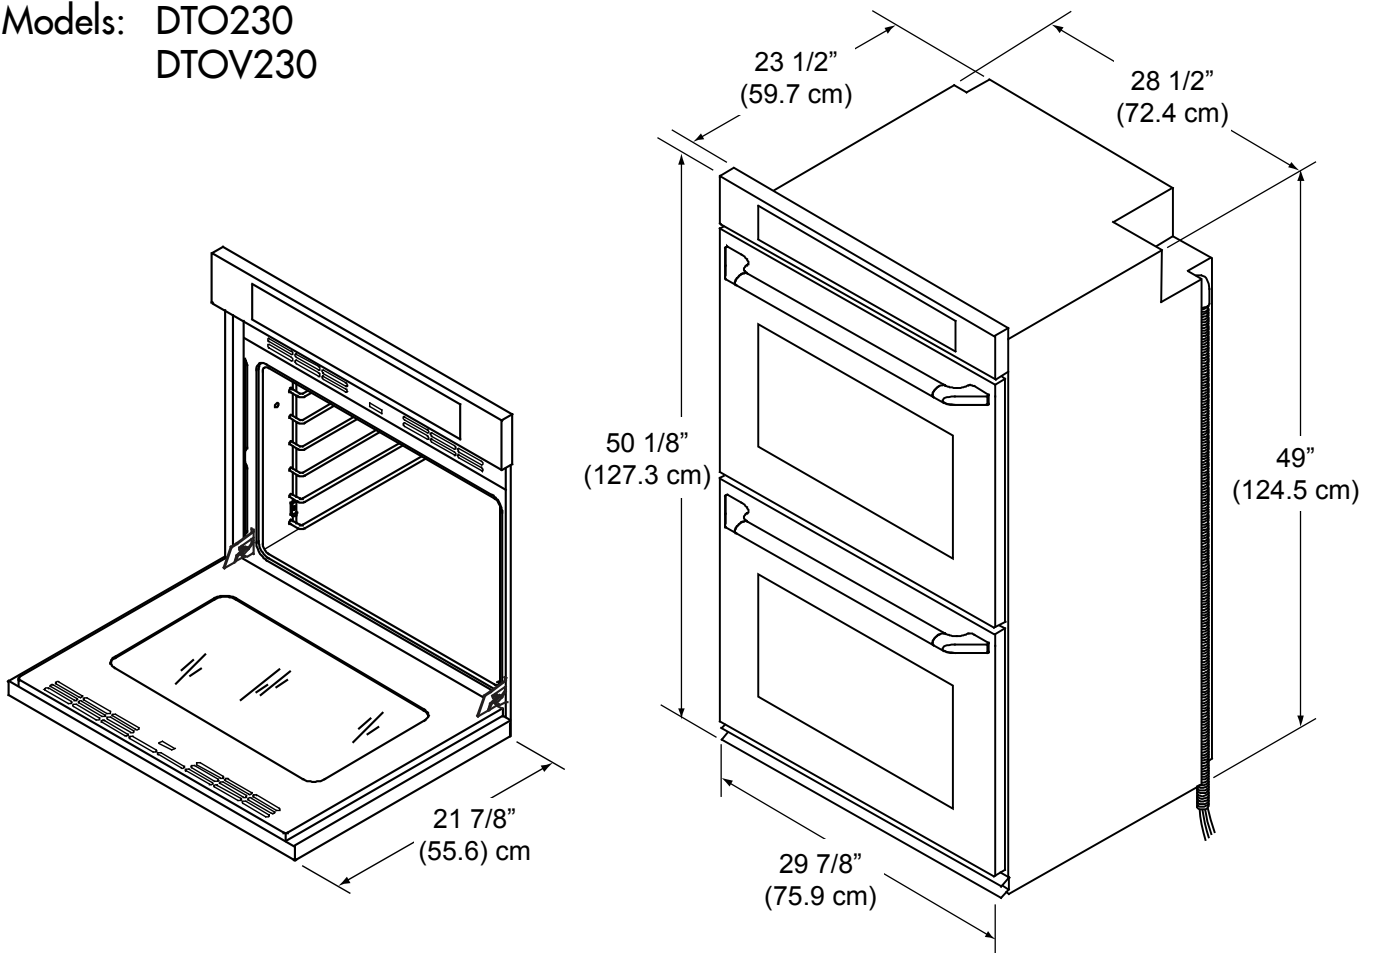

Distinctive® Series Double Wall Oven

Revised 12/08/14

www.dacor.com

Models: DTO230
DTOV230

Handle/Front Panel

Epicure Handle

Millennia Handle

Flush Handle

Important: Dacor reserves the right to change specifications without notice. Dimensions provided are for reference only. Before installation, consult the installation instructions accompanying each product prior to selecting cabinetry, making cutouts or starting installation.