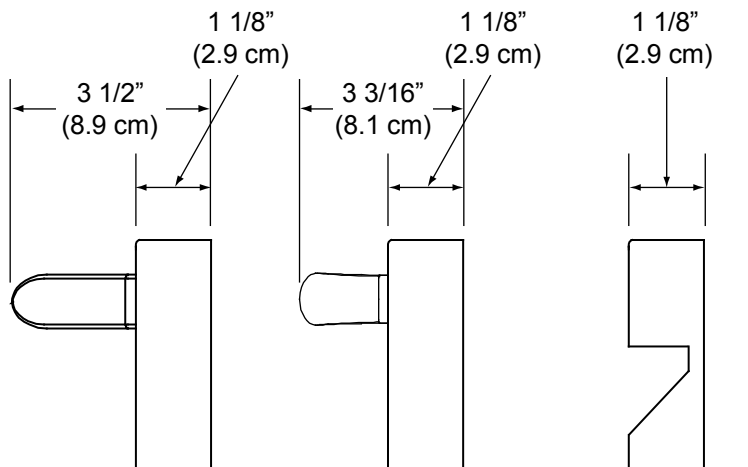

Distinctive® Series Double Wall Oven

Revised 12/08/14

www.dacor.com

Models: DTO230
DTOV230

Handle/Front Panel

Epicure Handle

Millennia Handle

Flush Handle

Important: Dacor reserves the right to change specifications without notice. Dimensions provided are for reference only. Before installation, consult the installation instructions accompanying each product prior to selecting cabinetry, making cutouts or starting installation.