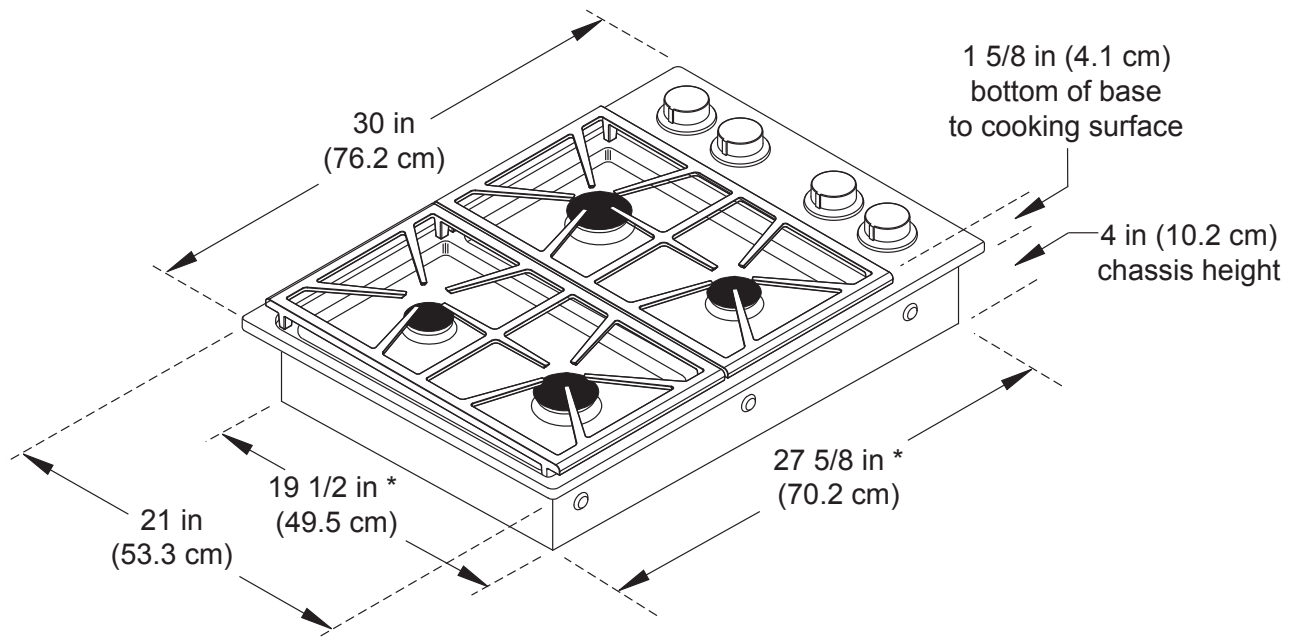

Drop-In Gas Cooktop

Revised 07-15-16

www.Dacor.com

Models: DTCT304GBNG, DTCT304GBNGH, DTCT304GBLP, DTCT304GBLPH,
DTCT304GSNG, DTCT304GSNGH, DTCT304GSLP, DTCT304GSLPH

* including raised embosses on sides of chassis

Important: Dacor reserves the right to change specifications without notice. Dimensions provided are for reference only. Before installation, consult the installation instructions accompanying each product prior to selecting cabinetry, making cutouts or starting installation.