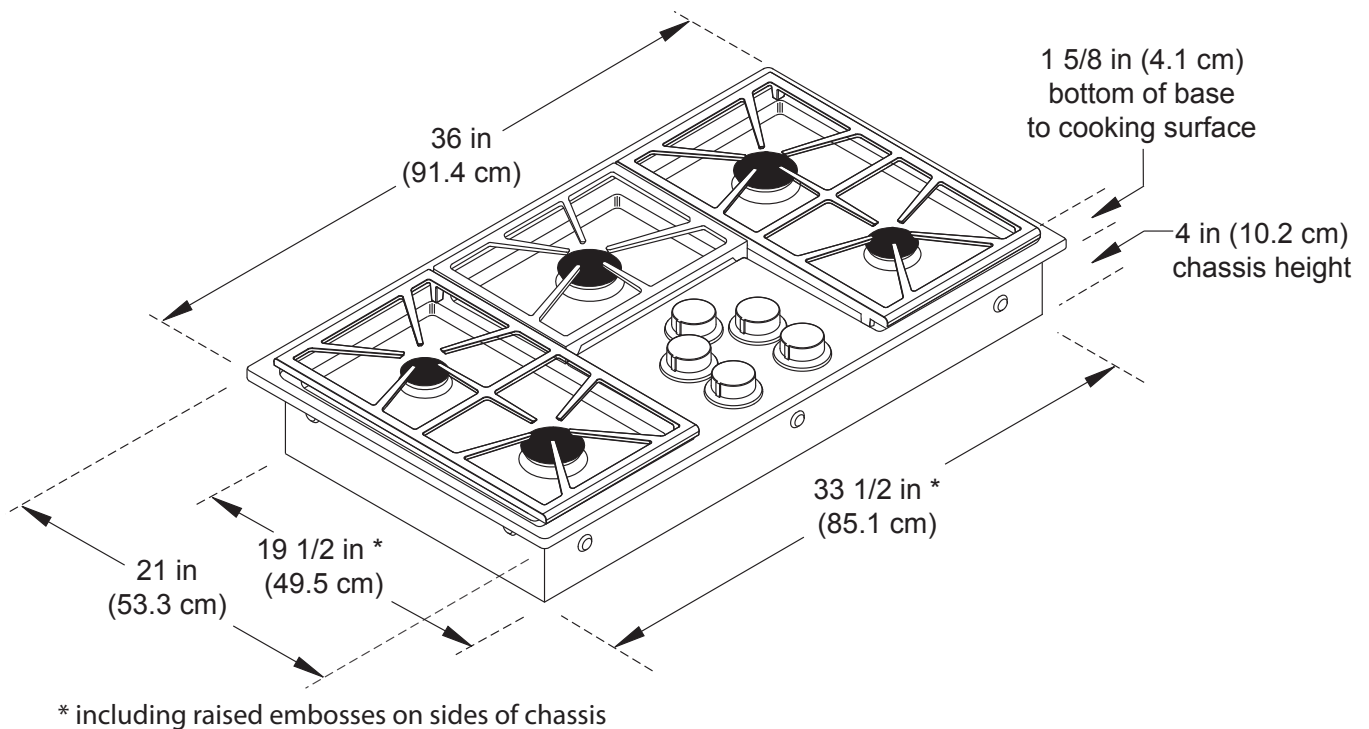

Drop-In Gas Cooktop

Revised 07/15/16

www.Dacor.com

Models: DTCT365GBNG, DTCT365GBNGH, DTCT365GBLP, DTCT365GBLPH,
DTCT365GSNG, DTCT365GSNGH, DTCT365GSLP, DTCT365GSLPH

Important: Dacor reserves the right to change specifications without notice. Dimensions provided are for reference only. Before installation, consult the installation instructions accompanying each product prior to selecting cabinetry, making cutouts or starting installation.