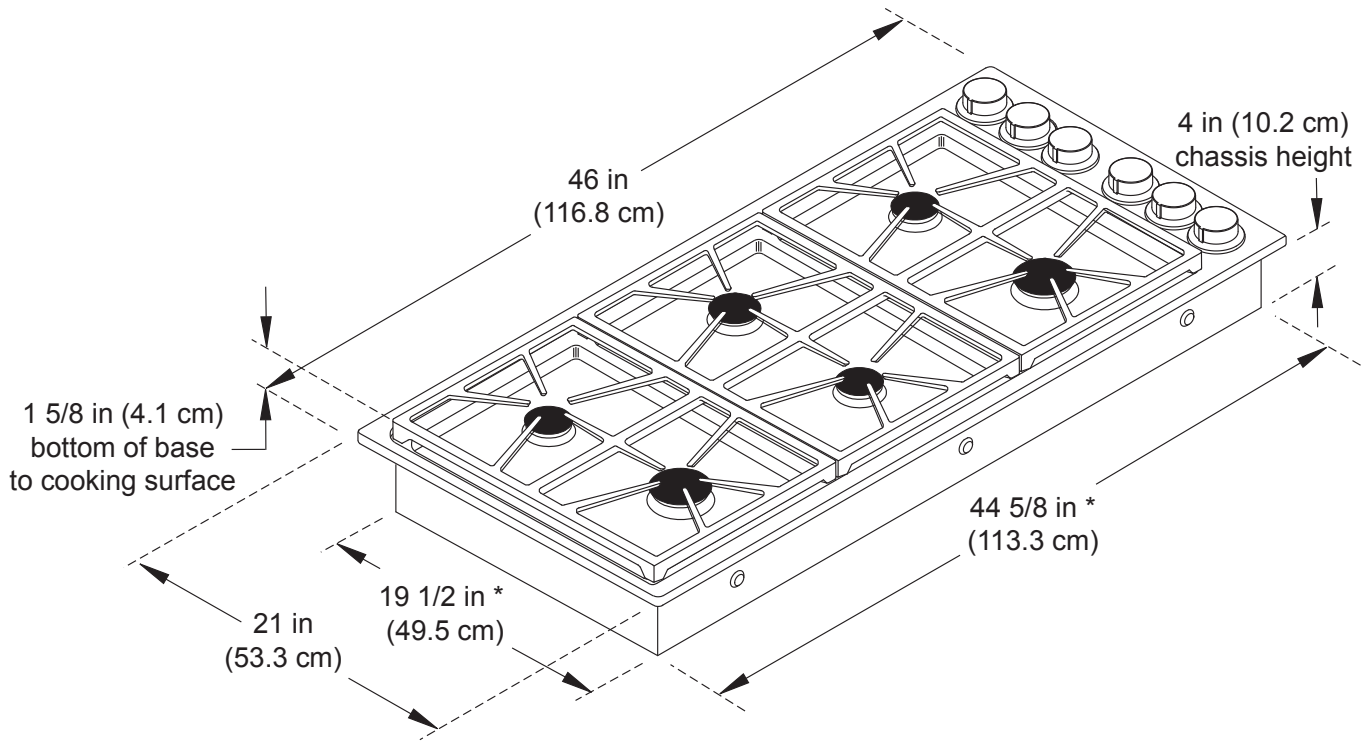

# Drop-In Gas Cooktop

Revised 07/15/16

www.Dacor.com

Models: DTCT466GBNG, DTCT466GBNGH, DTCT466GBLP, DTCT466GBLPH,  
DTCT466GSNG, DTCT466GSNGH, DTCT466GSLP, DTCT466GSLPH

\* including raised embosses on sides of chassis

**Important:** Dacor reserves the right to change specifications without notice. Dimensions provided are for reference only. Before installation, consult the installation instructions accompanying each product prior to selecting cabinetry, making cutouts or starting installation.