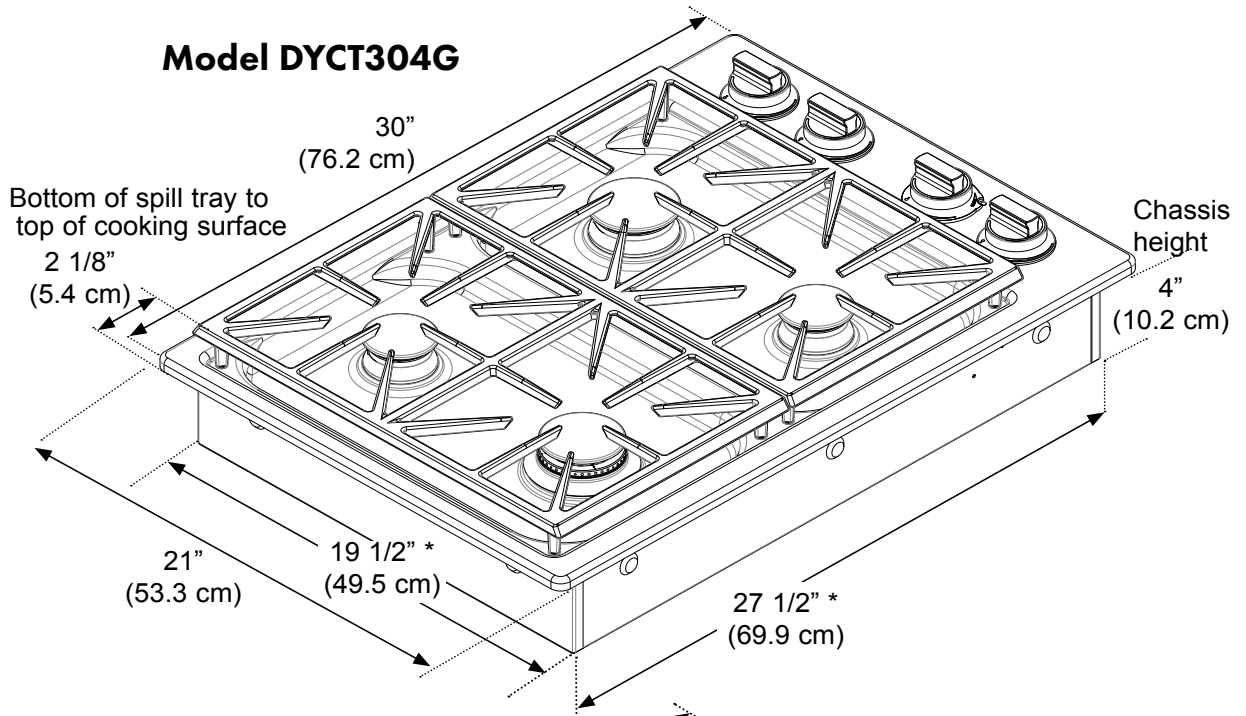

# Drop-In Gas Cooktop (Discovery Series)

Revised 12/18/2015

Models: DYCT304Gx/NG(H), DYCT365Gx/NG(H)  
DYCT304Gx/LP(H), DYCT365Gx/LP(H)

www.Dacor.com

## Model DYCT304G

## Model DYCT365G

\* Including raised embosses on sides of chassis

**Important:** Dacor reserves the right to change specifications without notice. Dimensions provided are for reference only. Before installation, consult the installation instructions accompanying each product prior to selecting cabinetry, making cutouts or starting installation.