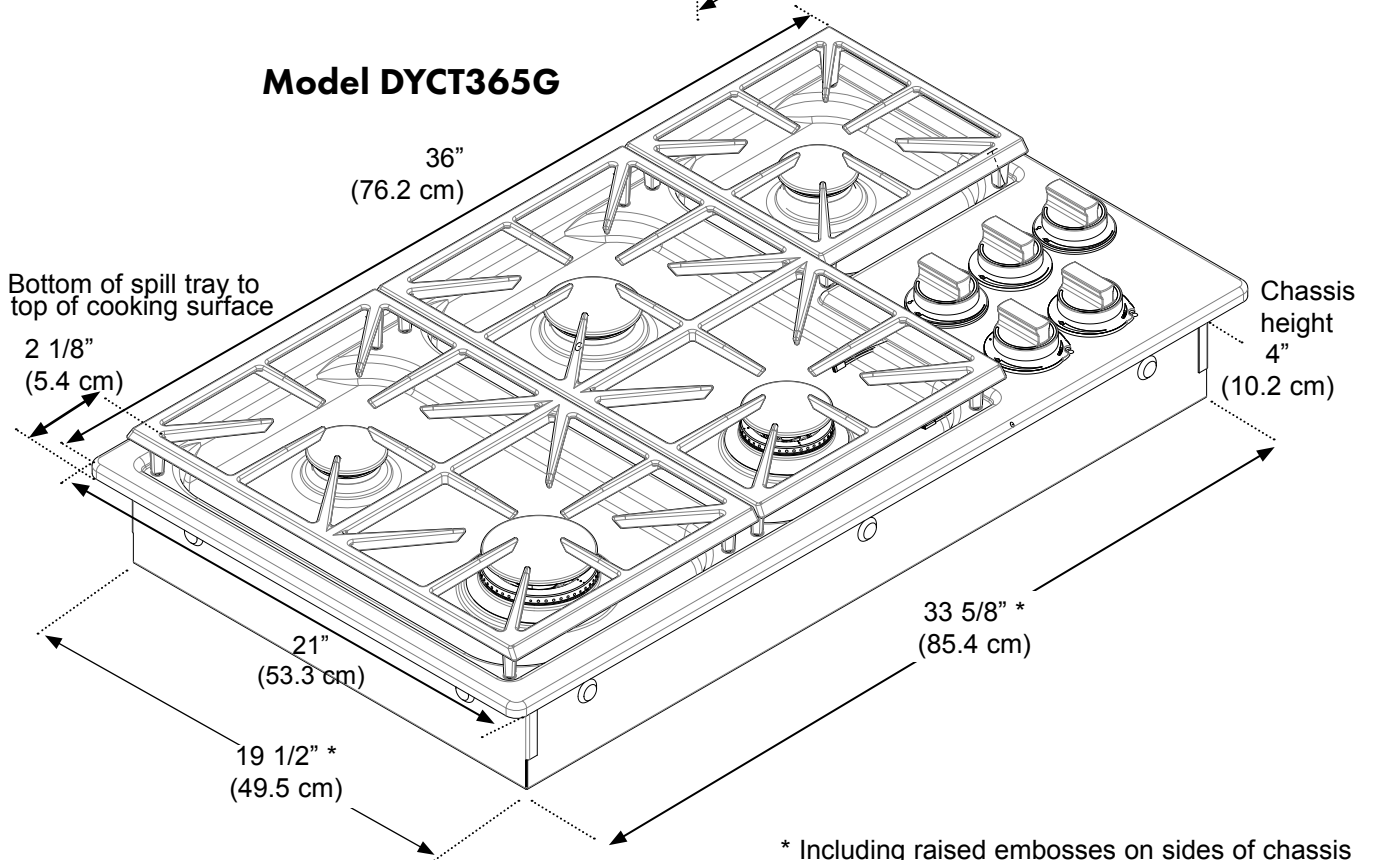

# Drop-In Gas Cooktop (Discovery Series)

Revised 12/18/2015

Models: DYCT304Gx/NG(H), DYCT365Gx/NG(H)  
DYCT304Gx/LP(H), DYCT365Gx/LP(H)

www.Dacor.com

## Model DYCT304G

## Model DYCT365G

\* Including raised embosses on sides of chassis

**Important:** Dacor reserves the right to change specifications without notice. Dimensions provided are for reference only. Before installation, consult the installation instructions accompanying each product prior to selecting cabinetry, making cutouts or starting installation.