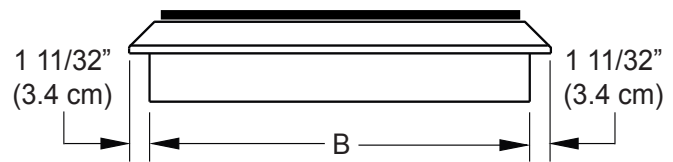

# Drop-In Gas Cooktop (Renaissance Series)

Revised 12/18/2015

RNCT304Gx/NG(H), RNCT365Gx/NG(H)

www.Dacor.com

Models: RNCT304Gx/LP(H), RNCT365Gx/LP(H)

RNCT305G and RNCT365G

W x H x D Dimensions

Model	A	B
RNCT305G	30" (76.2 cm)	27 5/16" (69.4 cm)
RNCT365G	36" (91.4 cm)	33 5/16" (84.6 cm)

Side View

Front View

**Important:** Dacor reserves the right to change specifications without notice. Dimensions provided are for reference only. Before installation, consult the installation instructions accompanying each product prior to selecting cabinetry, making cutouts or starting installation.