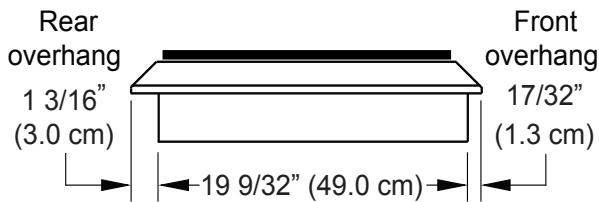

# Drop-In Gas Cooktop (Renaissance Series)

Revised 12/18/2015

RNCT304Gx/NG(H), RNCT365Gx/NG(H)

www.Dacor.com

Models: RNCT304Gx/LP(H), RNCT365Gx/LP(H)

RNCT305G and RNCT365G

W x H x D Dimensions

Model	A	B
RNCT305G	30" (76.2 cm)	27 5/16" (69.4 cm)
RNCT365G	36" (91.4 cm)	33 5/16" (84.6 cm)

Side View

Front View

**Important:** Dacor reserves the right to change specifications without notice. Dimensions provided are for reference only. Before installation, consult the installation instructions accompanying each product prior to selecting cabinetry, making cutouts or starting installation.