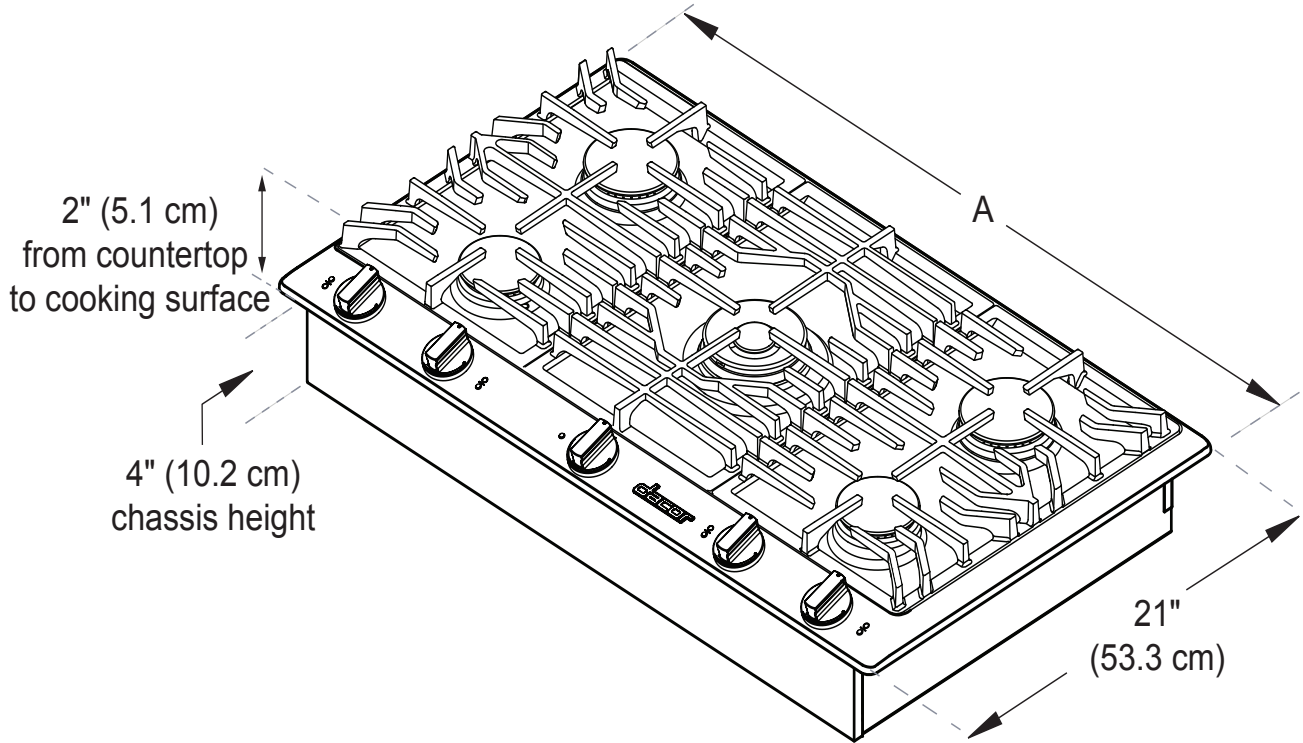

# Drop-In Gas Cooktop (Renaissance Series)

Revised 12/18/2015

RNCT304Gx/NG(H), RNCT365Gx/NG(H)

www.Dacor.com

Models: RNCT304Gx/LP(H), RNCT365Gx/LP(H)

RNCT305G and RNCT365G

W x H x D Dimensions

Model	A	B
RNCT305G	30" (76.2 cm)	27 5/16" (69.4 cm)
RNCT365G	36" (91.4 cm)	33 5/16" (84.6 cm)

Side View

Front View

**Important:** Dacor reserves the right to change specifications without notice. Dimensions provided are for reference only. Before installation, consult the installation instructions accompanying each product prior to selecting cabinetry, making cutouts or starting installation.