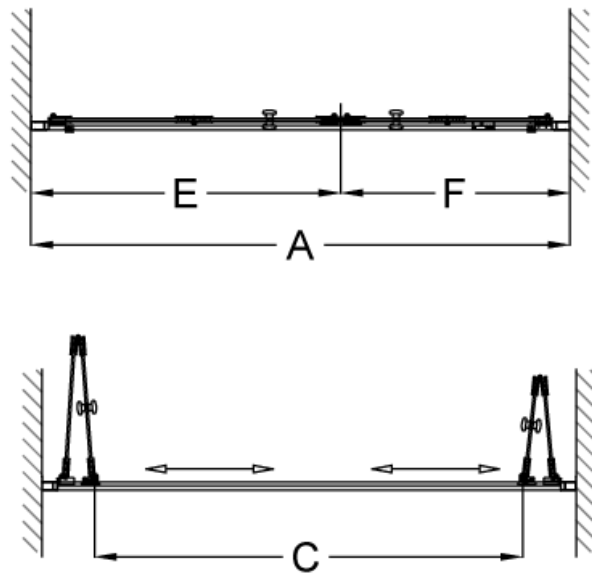

DREAMLINE™

dream in style

SKU	A	B	C	E	F
SHDR-4558581	58 - 58-3/4	58	46	33-3/8	24-5/8

IMPORTANT: DreamLine™ reserves the right to alter, modify or redesign products at any time without prior notice. For the latest up-to-date technical drawings, manuals or any other details please visit support.BathAuthority.com web page.