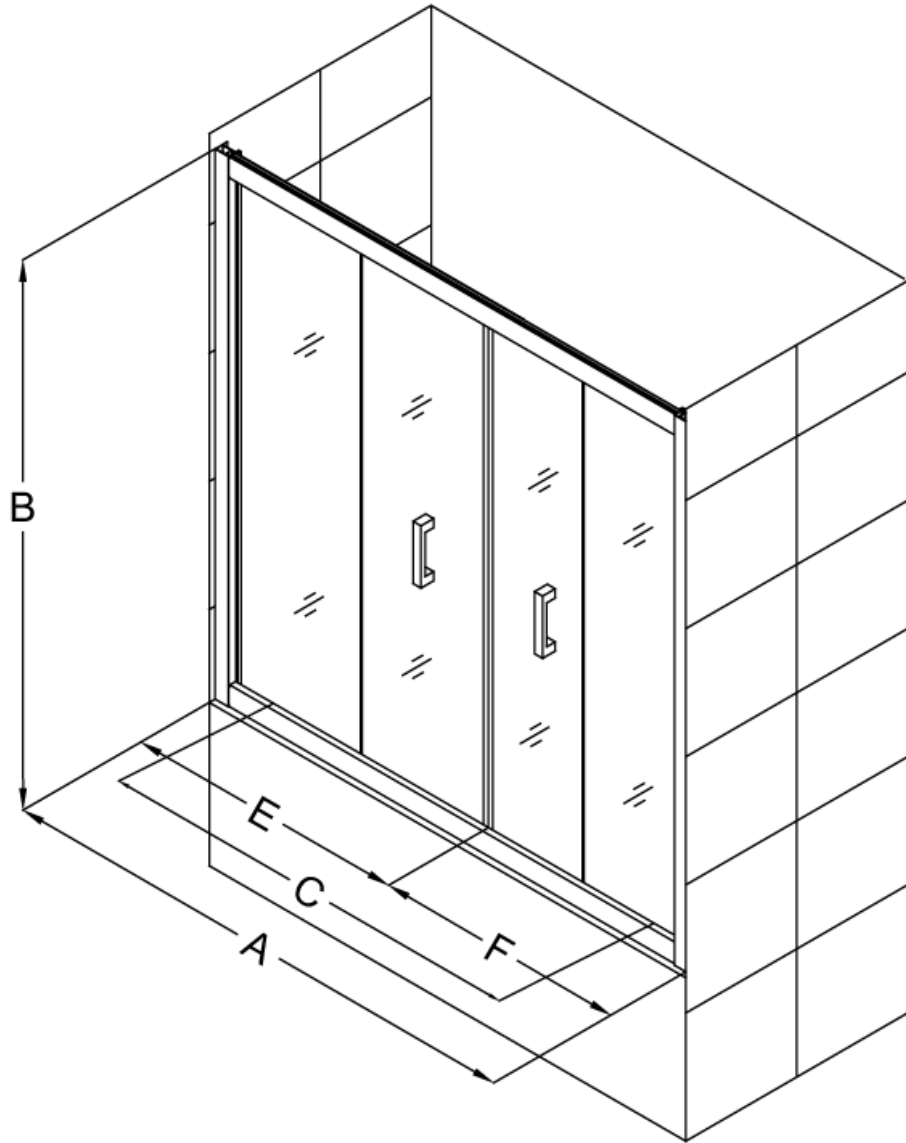

DREAMLINE™

dream in style

SKU	A	B	C	E	F
SHDR-4558581	58 - 58-3/4	58	46	33-3/8	24-5/8

IMPORTANT: DreamLine™ reserves the right to alter, modify or redesign products at any time without prior notice. For the latest up-to-date technical drawings, manuals or any other details please visit support.BathAuthority.com web page.