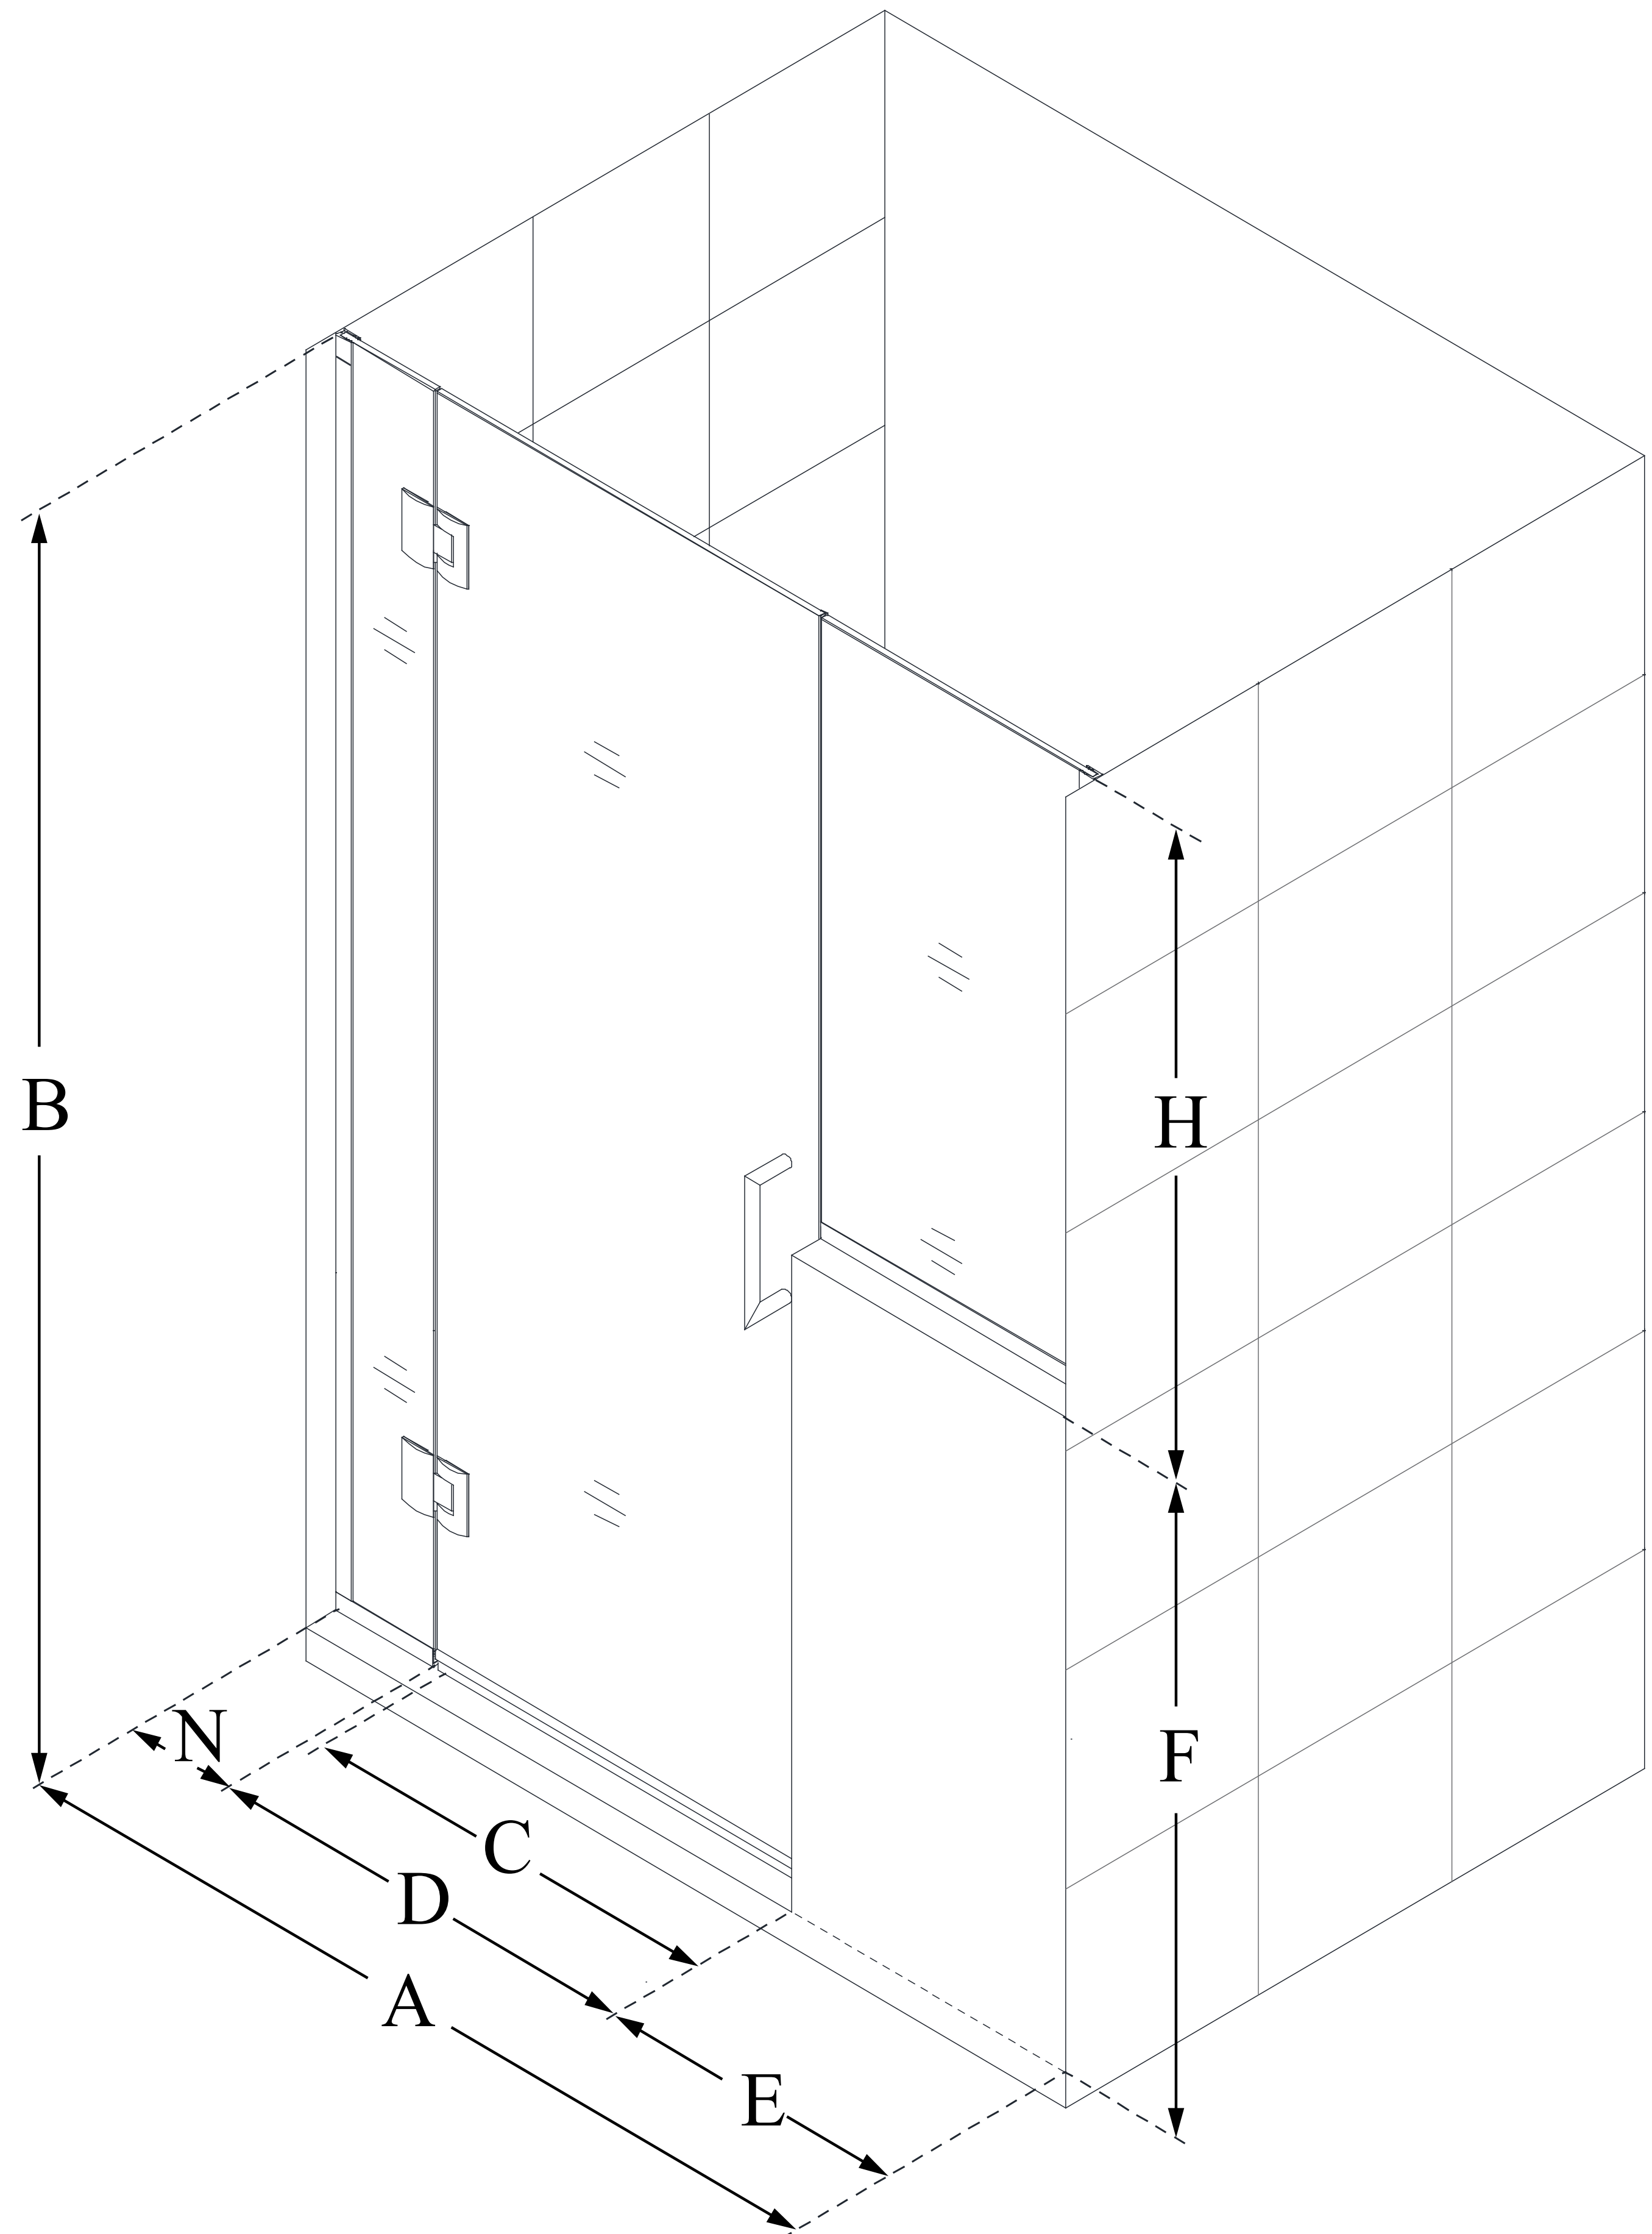

D1252434

UNIDOOR-X

DreamLine Unidoor-X 55-55 1/2 in. W x 72 in. H Frameless Hinged Shower Door, Clear Glass

SWING DOOR

**CONFIGURATION
DIMENSIONS:**

A: 55 - 55 1/2 in.

MODEL WIDTH

B: 72 in.

MODEL HEIGHT

C: 24 in.

ACCESS WIDTH

D: 25 in.

DOOR WIDTH

E: 24 in.

INLINE PANEL WIDTH

F: 38 in.

BUTTRESS WALL HEIGHT

H: 34 in.

BUTTRESS GLASS HEIGHT

N: 6 in.

HINGE PANEL WIDTH

DreamLine reserves the right to update or modify the hardware or materials pictured without prior notice for the purpose of product improvement and customer satisfaction.