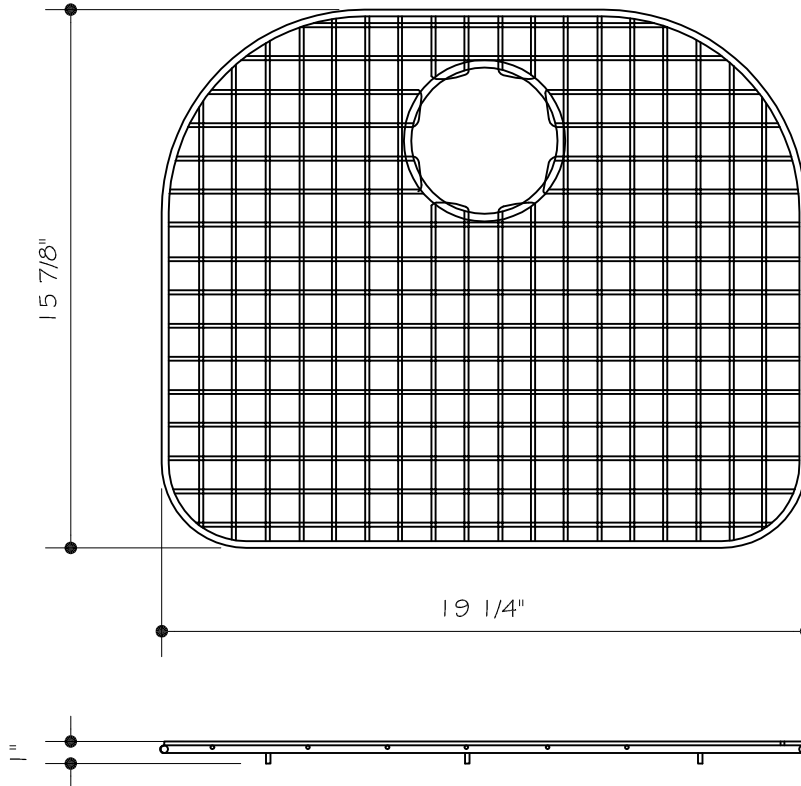

## NOMINAL DIMENSIONS

MODEL #	WIDTH	LENGTH	HEIGHT
VGG1915	19 1/4"	15 7/8"	1"

SINK GRID WITH DRAIN HOLE  
SPECIFICATIONS

Model VGG0714

NOMINAL DIMENSIONS

MODEL #	WIDTH	LENGTH	HEIGHT
VGG0714	6 3/4"	14"	1"