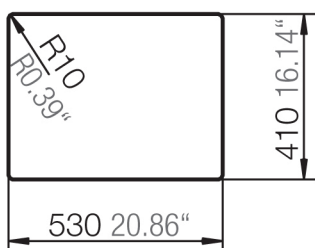

Installation: Topmount
Cut Out

Installation: Undermount
Cut Out

MEASUREMENTS IN MM / INCH