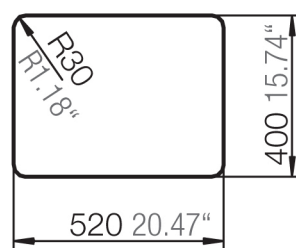

Installation: Topmount
Cut Out

Installation: Undermount
Cut Out

MEASUREMENTS IN MM / INCH