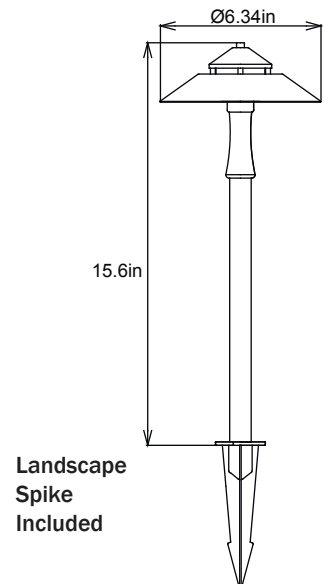

LENS

- Glass Lens

MOUNTING

- Typical Stake Mount
- Compatible with tree / deck adaptor

DISTRIBUTION

- Suggested spacing of 3-5ft between fixtures

Technical Data

LAMP TYPE & WATTAGE

- Powerful Cree LED technology
- Light emits a warm white glow at 3000K
- L70 50,000 HRS

LIGHT OUTPUT

- 90 lumens

ELECTRICAL & WIRING

- 18 Inch fixture lead wire, easy twist connector (Included)
- Low Voltage transformer required, (sold separately)
- 12 Volt

Beam Cone Diagram

Fixture Dimensions

15.6" H X 6.34" DIA.

Fixture Accessories

Low Voltage Cable Connector (Included)

Tree and Deck Mount Adapter,
Item #329371 (sold separately)