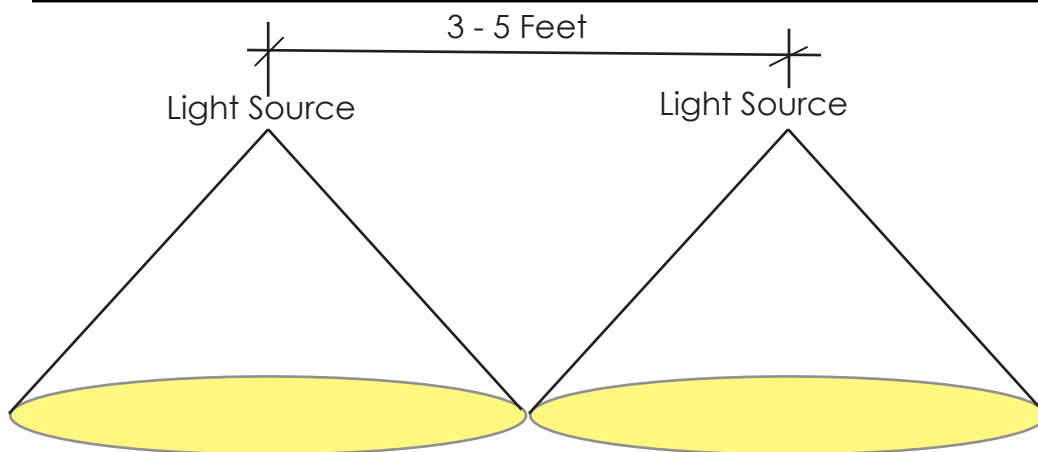

LENS

- Glass Lens

MOUNTING

- Typical Stake Mount
- Compatible with tree / deck adaptor

DISTRIBUTION

- Suggested spacing of 3-5ft between fixtures

Technical Data

LAMP TYPE & WATTAGE

- Powerful Cree LED technology
- Light emits a warm white glow at 3000K
- L70 50,000 HRS

LIGHT OUTPUT

- 90 lumens

ELECTRICAL & WIRING

- 18 Inch fixture lead wire, easy twist connector (Included)
- Low Voltage transformer required, (sold separately)
- 12 Volt

Beam Cone Diagram

Fixture Dimensions

15.6" H X 6.34" DIA.

Fixture Accessories

Low Voltage Cable Connector (Included)

Tree and Deck Mount Adapter,
Item #329371 (sold separately)