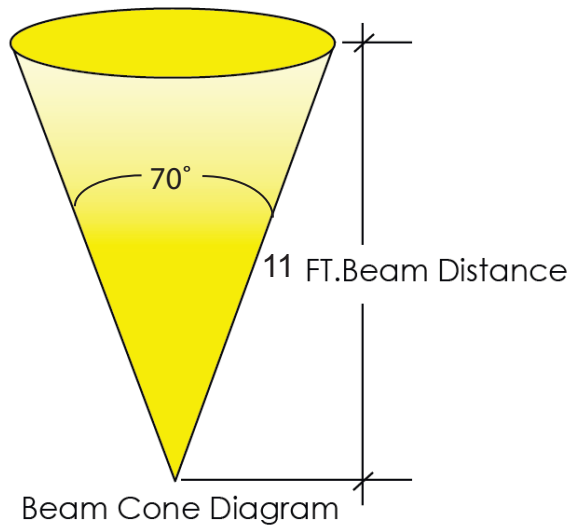

Beam Cone Diagram