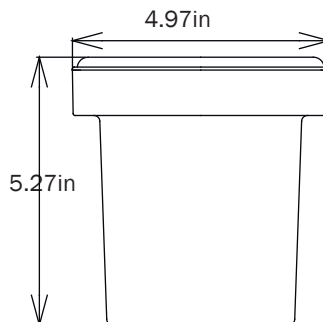

#### ELECTRICAL & WIRING

- 18 Inch fixture lead wire, easy twist connector (Included)
- Low Voltage transformer required, (sold separately)
- 12 Volt

### Beam Cone Diagram

### Fixture Dimensions

5.27" H X 4.97" DIA.