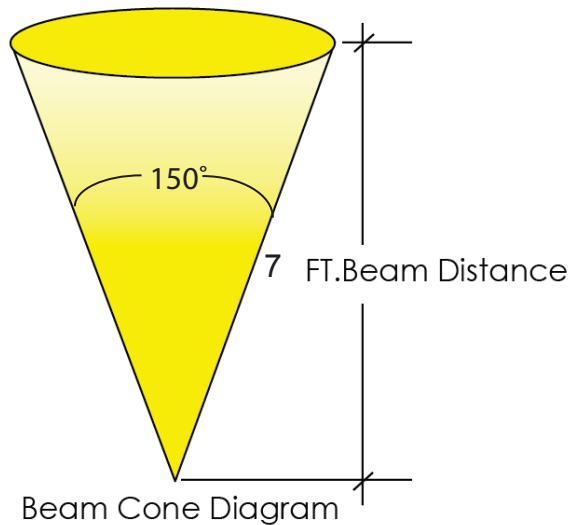

- Glass lens provides a bright round and uniform beam pattern with a 150° angle and 7 foot distance.

Technical Data

LAMP TYPE & WATTAGE

- Powerful Cree LED technology
- Light emits a warm white glow at 3000K
- L70 50,000 HRS
- Spot light is comparable to a 35-Watt halogen MR16

LIGHT OUTPUT

- 380 lumens

ELECTRICAL & WIRING

- 18 Inch fixture lead wire, easy twist connector (Included)
- Low Voltage transformer required, (sold spreately)
- 12 Volt

Beam Cone Diagram

Fixture Dimensions