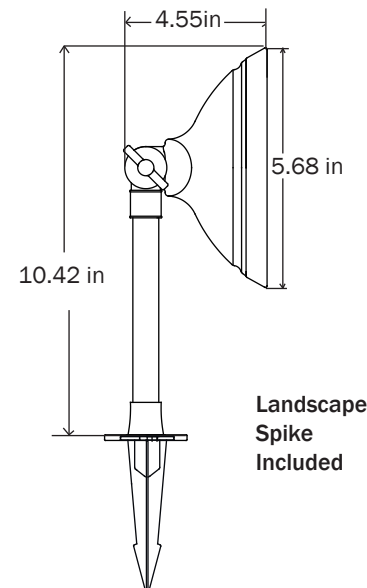

- Glass lens provides a bright round and uniform beam pattern with a 150° angle and 7 foot distance.

Technical Data

LAMP TYPE & WATTAGE

- Powerful Cree LED technology
- Light emits a warm white glow at 3000K
- L70 50,000 HRS
- Spot light is comparable to a 35-Watt halogen MR16

LIGHT OUTPUT

- 380 lumens

ELECTRICAL & WIRING

- 18 Inch fixture lead wire, easy twist connector (Included)
- Low Voltage transformer required, (sold spreately)
- 12 Volt

Beam Cone Diagram

Fixture Dimensions

10.42" H X 4.55" L X 5.68" DIA.

Fixture Accessories

Low Voltage Cable Connector (Included)

Tree and Deck Mount Adapter, Item #329371 (sold separately)