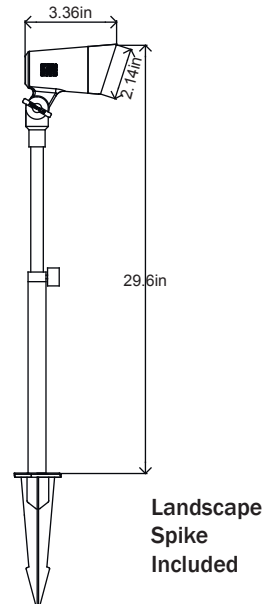

MOUNTING

- Typical Stake Mount

- Compatible with tree / deck adaptor

DISTRIBUTION

- Glass lens provides a bright round and uniform beam pattern with a 36° angle and 14 foot distance.

Technical Data

LAMP TYPE & WATTAGE

- Powerful Cree LED technology

- Light emits a warm white glow at 3000K

- L70 50,000 HRS

- Spot light is comparable to a 20-Watt halogen MR16

LIGHT OUTPUT

- 180 lumens

ELECTRICAL & WIRING

- 18 Inch fixture lead wire, easy twist connector (Included)

- Low Voltage transformer required, (sold spreately)

- 12 Volt

Beam Cone Diagram

Fixture Dimensions

29.6" H X 3.36" L X 2.14" DIA.

Fixture Accessories

Low Voltage Cable Connector (Included)

Tree and Deck Mount Adapter, Item #329371 (sold separately)