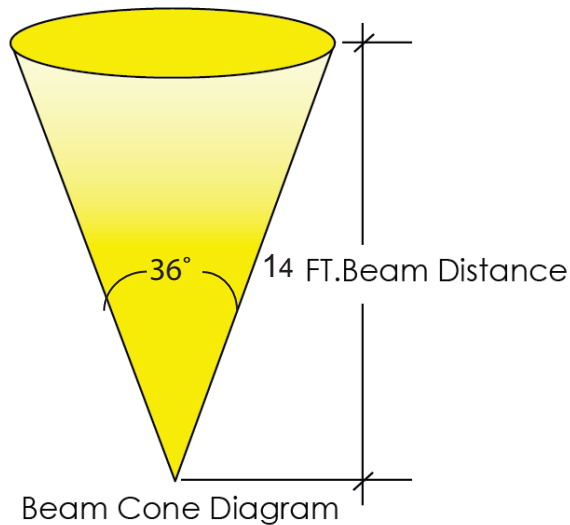

MOUNTING

- Typical Stake Mount

- Compatible with tree / deck adaptor

DISTRIBUTION

- Glass lens provides a bright round and uniform beam pattern with a 36° angle and 14 foot distance.

Technical Data

LAMP TYPE & WATTAGE

- Powerful Cree LED technology

- Light emits a warm white glow at 3000K

- L70 50,000 HRS

- Spot light is comparable to a 20-Watt halogen MR16

LIGHT OUTPUT

- 180 lumens

ELECTRICAL & WIRING

- 18 Inch fixture lead wire, easy twist connector (Included)

- Low Voltage transformer required, (sold spreately)

- 12 Volt

Beam Cone Diagram

Fixture Dimensions

29.6" H X 3.36" L X 2.14" DIA.

Fixture Accessories

Low Voltage Cable Connector (Included)

Tree and Deck Mount Adapter, Item #329371 (sold separately)