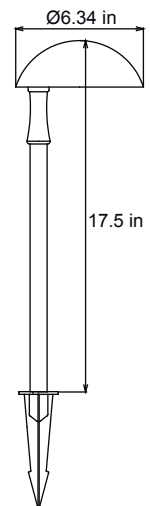

**Portfolio Landscape Specialty Textured Bronze Low-Voltage LED
PATH LIGHT 3 Watt**

Fixture Type:

ITEM # 688499 MODEL# DL6906RBS

Notes:

Fixture Specification

HOUSING MATERIAL

- Metal

FINISH

- Specialty Textured Bronze

LENS

- Plastic Lens

MOUNTING

- Typical Stake Mount
- Compatible with tree / deck adaptor

DISTRIBUTION

- Suggested spacing of 2-4ft between fixtures

Technical Data

LAMP TYPE & WATTAGE

- Powerful Cree LED technology
- Light emits a warm white glow at 3000K
- L70 50,000 HRS

LIGHT OUTPUT

- 90 lumens

ELECTRICAL & WIRING

- 18 Inch fixture lead wire, easy twist connector (Included)
- Low Voltage transformer required, (sold separately)
- 12 Volt

Beam Cone Diagram

Fixture Dimensions

17.5" H X 6.34" DIA.

Fixture Accessories

Low Voltage Cable Connector (Included)

Tree and Deck Mount Adapter, Item #329371 (sold separately)

Landscape Spike Included