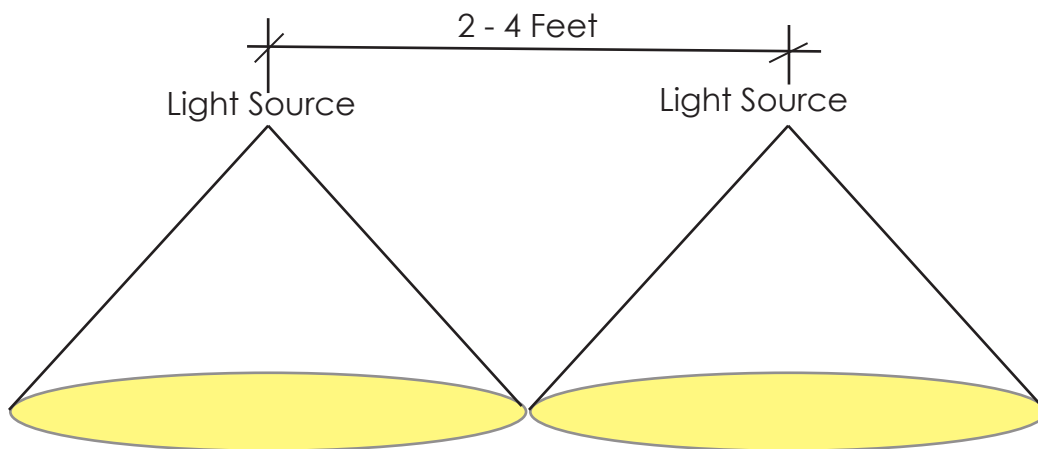

LAMP TYPE & WATTAGE

- Powerful Cree LED technology
- Light emits a warm white glow at 3000K
- L70 50,000 HRS

LIGHT OUTPUT

- 90 lumens

ELECTRICAL & WIRING

- 18 Inch fixture lead wire, easy twist connector (Included)
- Low Voltage transformer required, (sold separately)
- 12 Volt

Beam Cone Diagram

Fixture Dimensions

17.5" H X 6.34" DIA.

Fixture Accessories

Low Voltage Cable Connector (Included)

Tree and Deck Mount Adapter, Item #329371 (sold separately)

Landscape Spike Included