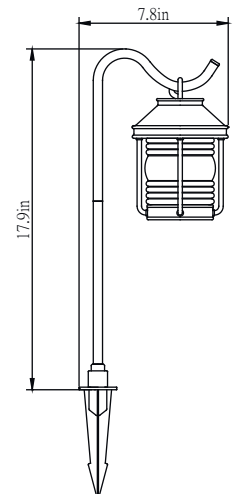

Portfolio Landscape Brushed Pewter Low-Voltage LED  
**PATH LIGHT 4 Watt**

Fixture Type:

ITEM # 0805214 MODEL# 7405080381

Notes:

**Fixture Specification**

**HOUSING MATERIAL**

- Metal

**FINISH**

- Brushed pewter finish

**LENS**

- Glass shade

**MOUNTING**

- Typical Stake Mount
- Compatible with tree / deck adaptor

**DISTRIBUTION**

- Suggested spacing of 3-5ft between fixtures

**Technical Data**

**LAMP TYPE & WATTAGE**

- Powerful Cree LED technology
- Light emits a warm white glow at 3000K
- L70 50,000 HRS

**LIGHT OUTPUT**

- 90 lumens

**ELECTRICAL & WIRING**

- 18 Inch fixture lead wire, easy twist connector (Included)
- Low Voltage transformer required, (sold separately)
- 12 Volt

**Beam Cone Diagram**

**Fixture Dimensions**

17.9" H X 7.8"W

**Fixture Accessories**

Low Voltage Cable Connector (Included)

Tree and Deck Mount Adapter,  
 Item #329371 (sold separately)

Landscape  
 Spike  
 Included