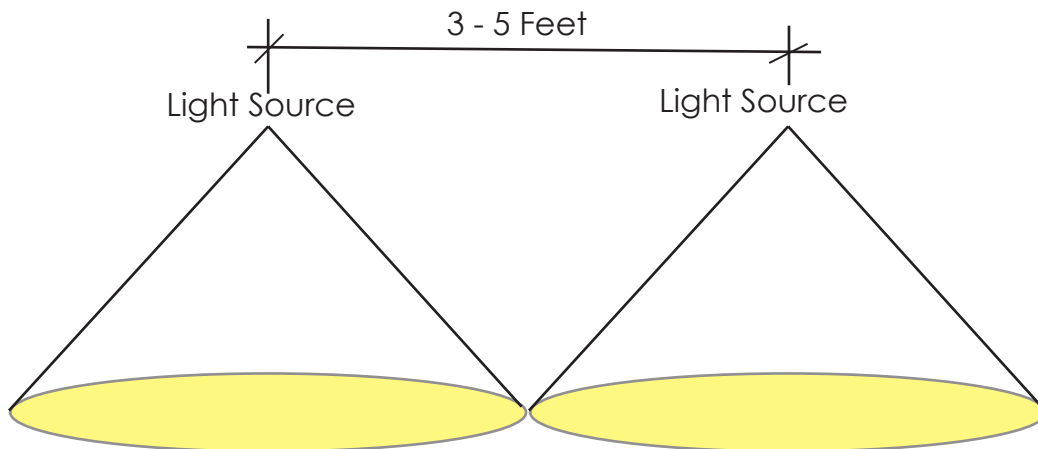

- Brushed pewter finish

**LENS**

- Glass shade

**MOUNTING**

- Typical Stake Mount
- Compatible with tree / deck adaptor

**DISTRIBUTION**

- Suggested spacing of 3-5ft between fixtures

**Technical Data**

**LAMP TYPE & WATTAGE**

- Powerful Cree LED technology
- Light emits a warm white glow at 3000K
- L70 50,000 HRS

**LIGHT OUTPUT**

- 90 lumens

**ELECTRICAL & WIRING**

- 18 Inch fixture lead wire, easy twist connector (Included)
- Low Voltage transformer required, (sold separately)
- 12 Volt

**Beam Cone Diagram**

**Fixture Dimensions**

17.9" H X 7.8"W

**Fixture Accessories**

Low Voltage Cable Connector (Included)

Tree and Deck Mount Adapter,  
 Item #329371 (sold separately)

Landscape  
 Spike  
 Included