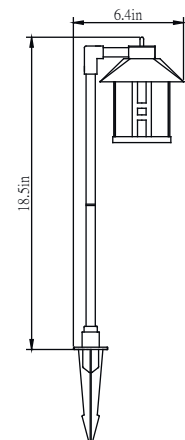

Portfolio Landscape Specialty textured bronze Low-Voltage LED
PATH LIGHT 8 Watt

Fixture Type:

ITEM # 0805215 MODEL# 7405080383

Notes:

Fixture Specification

HOUSING MATERIAL

- Metal

FINISH

- Specialty textured bronze

LENS

- Glass shade

MOUNTING

- Typical Stake Mount
- Compatible with tree / deck adaptor

DISTRIBUTION

- Suggested spacing of 3-5ft between fixtures

Technical Data

LAMP TYPE & WATTAGE

- Powerful Cree LED technology
- Light emits a warm white glow at 3000K
- L70 50,000 HRS

LIGHT OUTPUT

- 90 lumens

ELECTRICAL & WIRING

- 18 Inch fixture lead wire, easy twist connector (Included)
- Low Voltage transformer required, (sold separately)
- 12 Volt

Beam Cone Diagram

Fixture Dimensions

18.5" H X 6.4" W

Fixture Accessories

Low Voltage Cable Connector (Included)

Tree and Deck Mount Adapter,
 Item #329371 (sold separately)

Landscape
 Spike
 Included