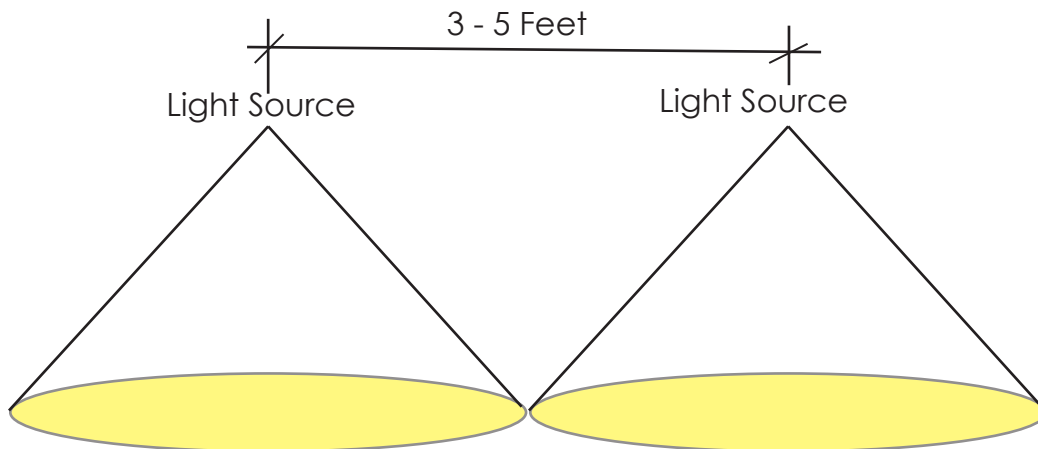

LAMP TYPE & WATTAGE

- Powerful Cree LED technology
- Light emits a warm white glow at 3000K
- L70 50,000 HRS

LIGHT OUTPUT

- 90 lumens

ELECTRICAL & WIRING

- 18 Inch fixture lead wire, easy twist connector (Included)
- Low Voltage transformer required, (sold separately)
- 12 Volt

Beam Cone Diagram

Fixture Dimensions

18.5" H X 6.4" W

Fixture Accessories

Low Voltage Cable Connector (Included)

Tree and Deck Mount Adapter,
 Item #329371 (sold separately)

Landscape
 Spike
 Included