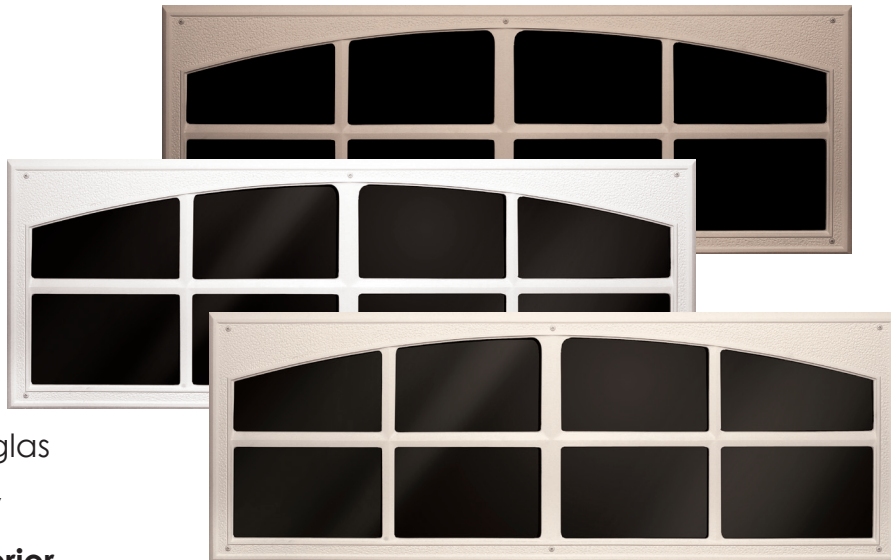

Signature Décor Windows

Made entirely in the U.S.A.

Dimensions:

45 1/2 x 16 5/8 x 3/8 inches

Weight:

Approximately 5 pounds each

Frame Material:

Automotive-grade ASA composite resin

Reflective Material: Opaque Plexiglas

Warranty: 15-year limited warranty

- Frame can be painted using exterior-grade Latex paint.
- Fits most standard raised and flat panel doors in any material: steel, aluminum, wood, etc.

Signature Décor Windows -

Sandstone	AP144199
White	AP143199
Almond.	AP148199

Easy to install:

- Installs in a few easy steps
- Includes installation template
- Use standard household tools
- Mounts with six “Phillips” screws