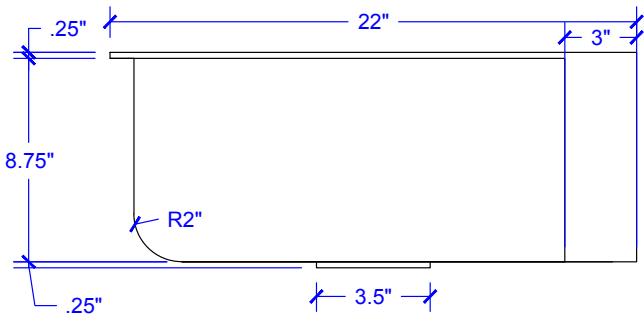

## Technical Specifications

- + Outer - 33" x 22" x 9"
- + Inner - 16" x 19" x 9"
- + Drain - Standard Kitchen Drain
- + Thickness - 16 gauge

FRONT VIEW

RIGHT SIDE VIEW

TOP VIEW