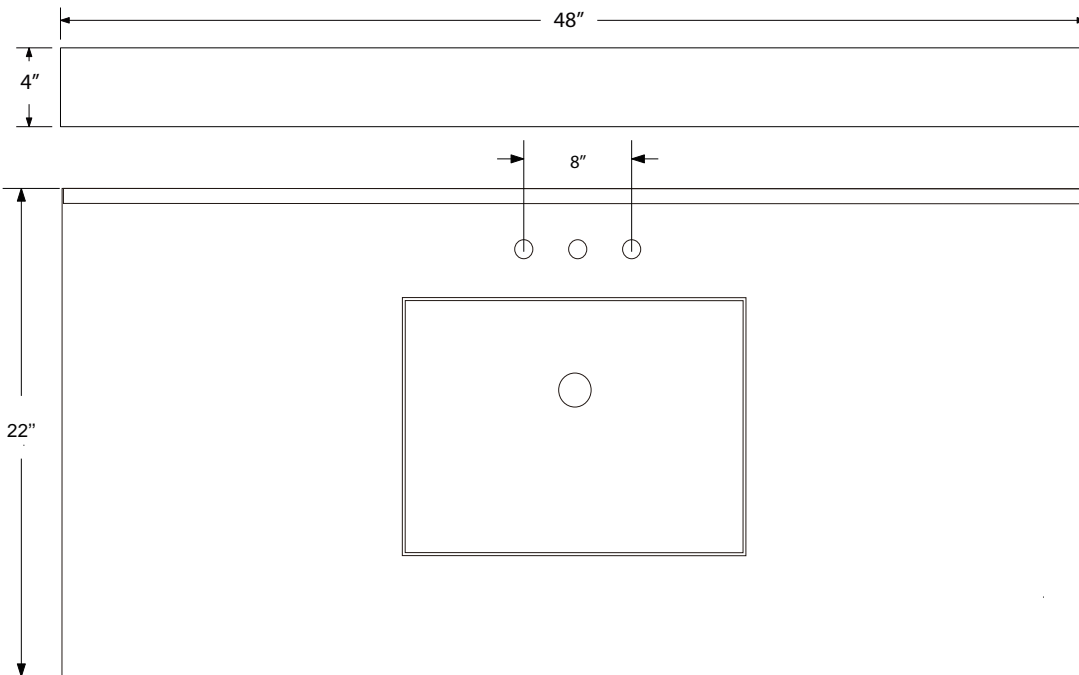

**Dimensions**

Front

Back

Side

Top

**Features:**

- Solid Wood & Hardwood Construction
- 5 Soft-close Drawers
- 1 Open Shelf
- Brushed nickel hardware
- Adjustable leg levelers
- cUPC Undermount Basin

**Dimensions:**

- 48" x 22" x 34.5" (With Top)
- 47" x 21" x 32.1" (Vanity Only)

**Vanity Finish:**

- White (W)
- Espresso (E)
- Sapphire Gray (SG)

**Countertop:**

- Italian carrara white marble (CW)
- Kaffee Quartz (KQ)

**Certification:**

CARB P2

Countertop & Sink

Dimensions:

Countertop: 48"×22"×2.4"

Rectangle undermount basin: 20.1"×15.2"×7.5"