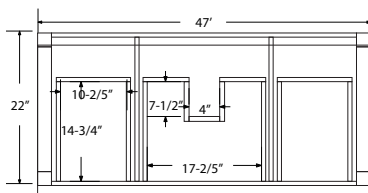

**Dimensions**

Front

Back

Side

Top

**Features:**

- Solid Wood & Hardwood Construction
- 5 Soft-close Drawers
- 1 Open Shelf
- Brushed nickel hardware
- Adjustable leg levelers
- cUPC Undermount Basin

**Dimensions:**

- 48" x 22" x 34.5" (With Top)
- 47" x 21" x 32.1" (Vanity Only)

**Vanity Finish:**

- White (W)
- Espresso (E)
- Sapphire Gray (SG)

**Countertop:**

- Italian carrara white marble (CW)
- Kaffee Quartz (KQ)

**Certification:**

CARB P2

Countertop & Sink

Dimensions:

Countertop: 48"×22"×2.4"

Rectangle undermount basin: 20.1"×15.2"×7.5"