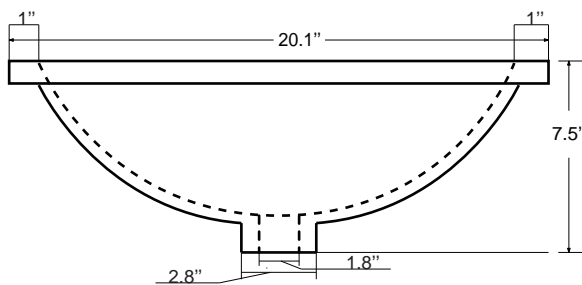

**Dimensions**

Front

Back

Side

Top

**Features:**

- Solid Wood & Hardwood Construction
- 5 Soft-close Drawers
- 1 Open Shelf
- Brushed nickel hardware
- Adjustable leg levelers
- cUPC Undermount Basin

**Dimensions:**

- 48" x 22" x 34.5" (With Top)
- 47" x 21" x 32.1" (Vanity Only)

**Vanity Finish:**

- White (W)
- Espresso (E)
- Sapphire Gray (SG)

**Countertop:**

- Italian carrara white marble (CW)
- Kaffee Quartz (KQ)

**Certification:**

CARB P2

Countertop & Sink

Dimensions:

Countertop: 48"×22"×2.4"

Rectangle undermount basin: 20.1"×15.2"×7.5"