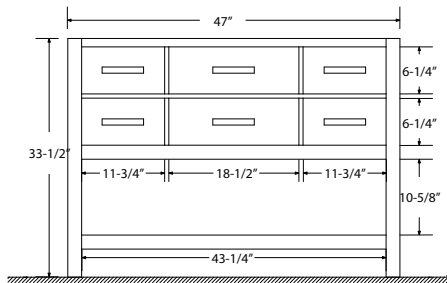

**Dimensions**

Front

Back

Side

Top

**Features:**

- Solid Wood & Hardwood Construction
- 5 Soft-close Drawers
- 1 Open Shelf
- Brushed nickel hardware
- Adjustable leg levelers
- cUPC Undermount Basin

**Dimensions:**

- 48" x 22" x 34.5" (With Top)
- 47" x 21" x 32.1" (Vanity Only)

**Vanity Finish:**

- White (W)
- Espresso (E)
- Sapphire Gray (SG)

**Countertop:**

- Italian carrara white marble (CW)
- Kaffee Quartz (KQ)

**Certification:**

CARB P2

Countertop & Sink

Dimensions:

Countertop: 48"×22"×2.4"

Rectangle undermount basin: 20.1"×15.2"×7.5"