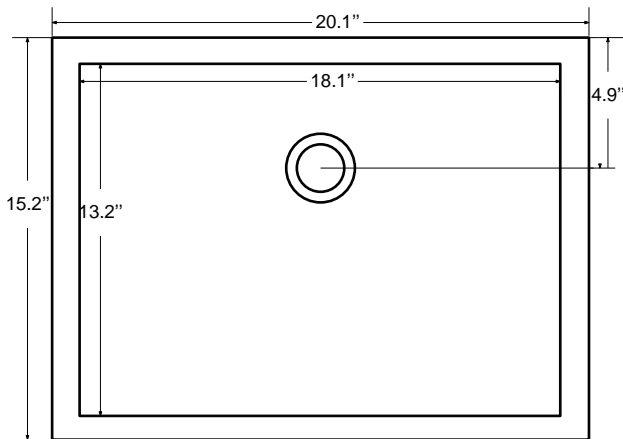

**Dimensions**

Front

Back

Side

Top

**Features:**

- Solid Wood & Hardwood Construction
- 5 Soft-close Drawers
- 1 Open Shelf
- Brushed nickel hardware
- Adjustable leg levelers
- cUPC Undermount Basin

**Dimensions:**

- 48" x 22" x 34.5" (With Top)
- 47" x 21" x 32.1" (Vanity Only)

**Vanity Finish:**

- White (W)
- Espresso (E)
- Sapphire Gray (SG)

**Countertop:**

- Italian carrara white marble (CW)
- Kaffee Quartz (KQ)

**Certification:**

CARB P2

Countertop & Sink

Dimensions:

Countertop: 48"×22"×2.4"

Rectangle undermount basin: 20.1"×15.2"×7.5"