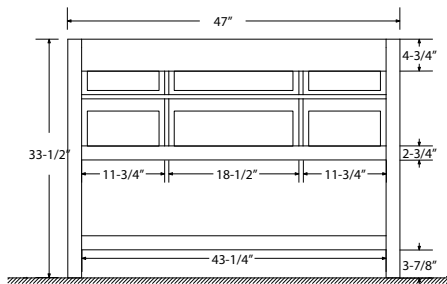

**Dimensions**

Front

Back

Side

Top

**Features:**

- Solid Wood & Hardwood Construction
- 5 Soft-close Drawers
- 1 Open Shelf
- Brushed nickel hardware
- Adjustable leg levelers
- cUPC Undermount Basin

**Dimensions:**

- 48" x 22" x 34.5" (With Top)
- 47" x 21" x 32.1" (Vanity Only)

**Vanity Finish:**

- White (W)
- Espresso (E)
- Sapphire Gray (SG)

**Countertop:**

- Italian carrara white marble (CW)
- Kaffee Quartz (KQ)

**Certification:**

CARB P2

Countertop & Sink

Dimensions:

Countertop: 48"×22"×2.4"

Rectangle undermount basin: 20.1"×15.2"×7.5"