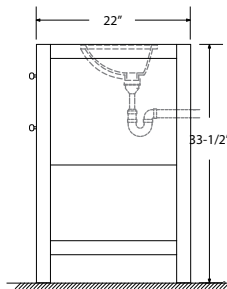

**Dimensions**

Front

Back

Side

Top

**Features:**

- Solid Wood & Hardwood Construction
- 5 Soft-close Drawers
- 1 Open Shelf
- Brushed nickel hardware
- Adjustable leg levelers
- cUPC Undermount Basin

**Dimensions:**

- 48" x 22" x 34.5" (With Top)
- 47" x 21" x 32.1" (Vanity Only)

**Vanity Finish:**

- White (W)
- Espresso (E)
- Sapphire Gray (SG)

**Countertop:**

- Italian carrara white marble (CW)
- Kaffee Quartz (KQ)

**Certification:**

CARB P2

Countertop & Sink

Dimensions:

Countertop: 48"×22"×2.4"

Rectangle undermount basin: 20.1"×15.2"×7.5"