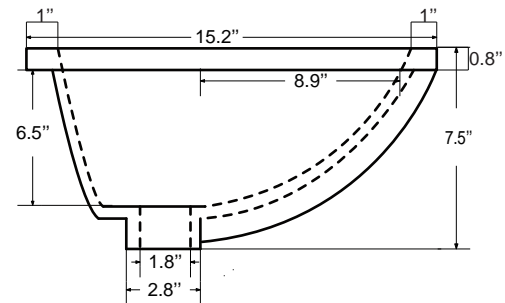

**Dimensions**

Front

Back

Side

Top

**Features:**

- Solid Wood & Hardwood Construction
- 5 Soft-close Drawers
- 1 Open Shelf
- Brushed nickel hardware
- Adjustable leg levelers
- cUPC Undermount Basin

**Dimensions:**

- 48" x 22" x 34.5" (With Top)
- 47" x 21" x 32.1" (Vanity Only)

**Vanity Finish:**

- White (W)
- Espresso (E)
- Sapphire Gray (SG)

**Countertop:**

- Italian carrara white marble (CW)
- Kaffee Quartz (KQ)

**Certification:**

CARB P2

Countertop & Sink

Dimensions:

Countertop: 48"×22"×2.4"

Rectangle undermount basin: 20.1"×15.2"×7.5"