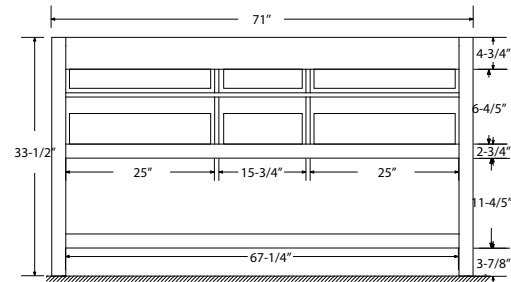

Dimensions

Front

Back

Side

Top

Features:

- Solid Wood & Hardwood Construction
- 4 Soft-close Drawers
- 1 Open Shelf
- Brushed nickel hardware
- Adjustable leg levelers
- cUPC Undermount Basin

Dimensions:

- 72"x22"x34.5" (With Top)
- 71"x21"x32.1" (Vanity Only)

Vanity Finish:

- White (W)
- Espresso (E)
- Sapphire Gray (SG)

Countertop:

- Italian carrara white marble (CW)
- Kaffee Quartz (KQ)

Certification:

CARB P2

Countertop & Sink

Dimensions:

Countertop: 72"×22"×2.4"

Rectangle undermount basin: 20.1"×15.2"×7.5"