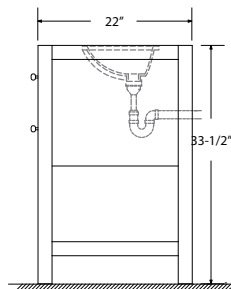

Dimensions

Front

Back

Side

Top

Features:

- Solid Wood & Hardwood Construction
- 4 Soft-close Drawers
- 1 Open Shelf
- Brushed nickel hardware
- Adjustable leg levelers
- cUPC Undermount Basin

Dimensions:

- 72"x22"x34.5" (With Top)
- 71"x21"x32.1" (Vanity Only)

Vanity Finish:

- White (W)
- Espresso (E)
- Sapphire Gray (SG)

Countertop:

- Italian carrara white marble (CW)
- Kaffee Quartz (KQ)

Certification:

CARB P2

Countertop & Sink

Dimensions:

Countertop: 72"×22"×2.4"

Rectangle undermount basin: 20.1"×15.2"×7.5"