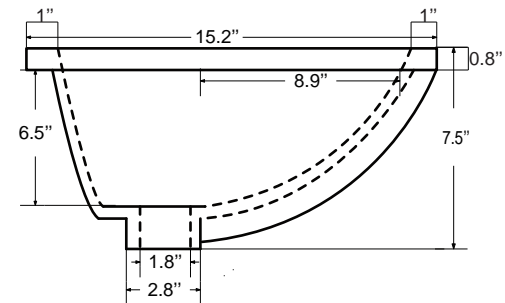

Dimensions

Front

Back

Side

Top

Features:

- Solid Wood & Hardwood Construction
- 4 Soft-close Drawers
- 1 Open Shelf
- Brushed nickel hardware
- Adjustable leg levelers
- cUPC Undermount Basin

Dimensions:

- 72"x22"x34.5" (With Top)
- 71"x21"x32.1" (Vanity Only)

Vanity Finish:

- White (W)
- Espresso (E)
- Sapphire Gray (SG)

Countertop:

- Italian carrara white marble (CW)
- Kaffee Quartz (KQ)

Certification:

CARB P2

Countertop & Sink

Dimensions:

Countertop: 72"×22"×2.4"

Rectangle undermount basin: 20.1"×15.2"×7.5"