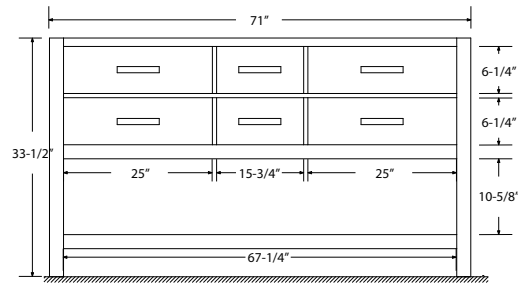

Dimensions

Front

Back

Side

Top

Features:

- Solid Wood & Hardwood Construction
- 4 Soft-close Drawers
- 1 Open Shelf
- Brushed nickel hardware
- Adjustable leg levelers
- cUPC Undermount Basin

Dimensions:

- 72"x22"x34.5" (With Top)
- 71"x21"x32.1" (Vanity Only)

Vanity Finish:

- White (W)
- Espresso (E)
- Sapphire Gray (SG)

Countertop:

- Italian carrara white marble (CW)
- Kaffee Quartz (KQ)

Certification:

CARB P2

Countertop & Sink

Dimensions:

Countertop: 72"×22"×2.4"

Rectangle undermount basin: 20.1"×15.2"×7.5"