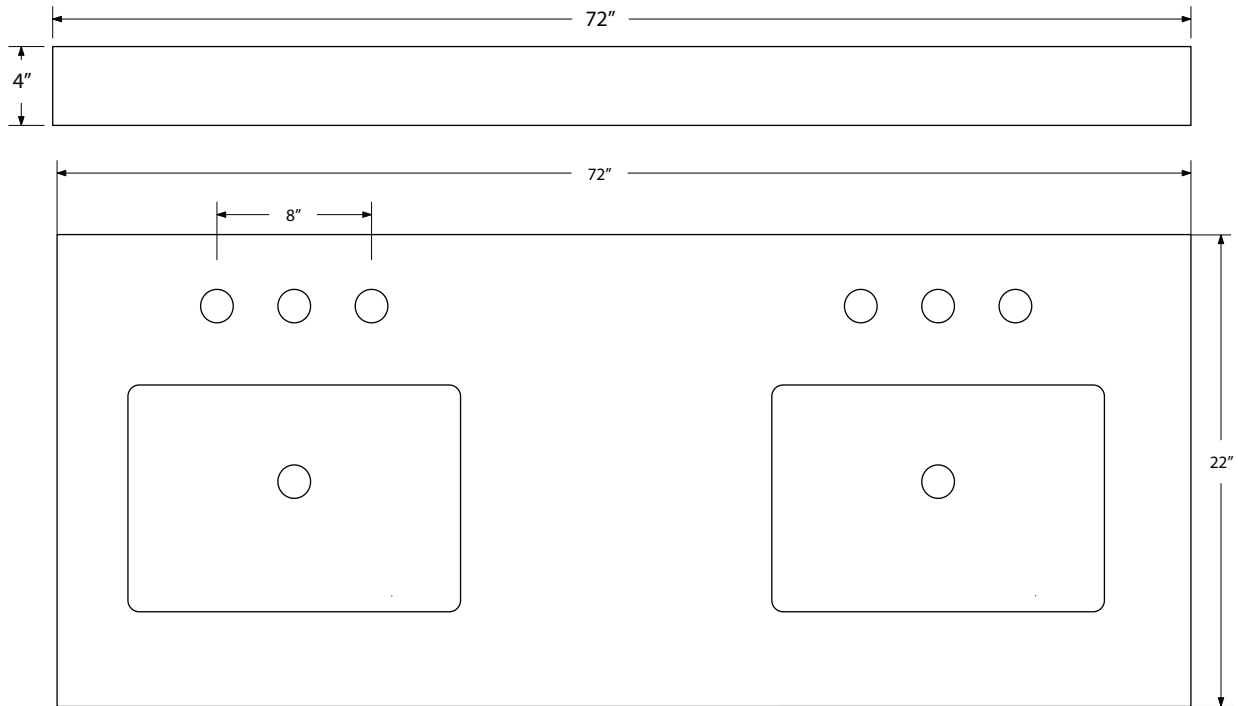

Dimensions

Front

Back

Side

Top

Features:

- Solid Wood & Hardwood Construction
- 4 Soft-close Drawers
- 1 Open Shelf
- Brushed nickel hardware
- Adjustable leg levelers
- cUPC Undermount Basin

Dimensions:

- 72"x22"x34.5" (With Top)
- 71"x21"x32.1" (Vanity Only)

Vanity Finish:

- White (W)
- Espresso (E)
- Sapphire Gray (SG)

Countertop:

- Italian carrara white marble (CW)
- Kaffee Quartz (KQ)

Certification:

CARB P2

Countertop & Sink

Dimensions:

Countertop: 72"×22"×2.4"

Rectangle undermount basin: 20.1"×15.2"×7.5"