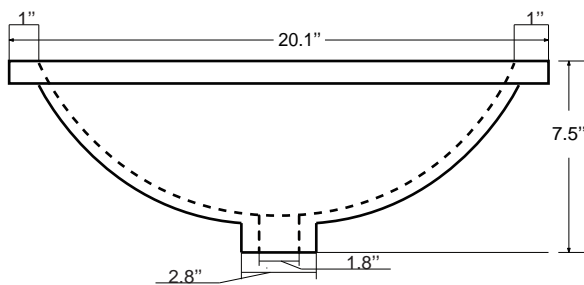

Dimensions

Front

Back

Side

Top

Features:

- Solid Wood & Hardwood Construction
- 4 Soft-close Drawers
- 1 Open Shelf
- Brushed nickel hardware
- Adjustable leg levelers
- cUPC Undermount Basin

Dimensions:

- 72"x22"x34.5" (With Top)
- 71"x21"x32.1" (Vanity Only)

Vanity Finish:

- White (W)
- Espresso (E)
- Sapphire Gray (SG)

Countertop:

- Italian carrara white marble (CW)
- Kaffee Quartz (KQ)

Certification:

CARB P2

Countertop & Sink

Dimensions:

Countertop: 72"×22"×2.4"

Rectangle undermount basin: 20.1"×15.2"×7.5"