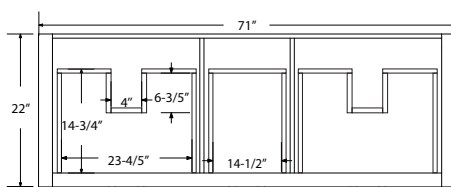

Dimensions

Front

Back

Side

Top

Features:

- Solid Wood & Hardwood Construction
- 4 Soft-close Drawers
- 1 Open Shelf
- Brushed nickel hardware
- Adjustable leg levelers
- cUPC Undermount Basin

Dimensions:

- 72"x22"x34.5" (With Top)
- 71"x21"x32.1" (Vanity Only)

Vanity Finish:

- White (W)
- Espresso (E)
- Sapphire Gray (SG)

Countertop:

- Italian carrara white marble (CW)
- Kaffee Quartz (KQ)

Certification:

CARB P2

Countertop & Sink

Dimensions:

Countertop: 72"×22"×2.4"

Rectangle undermount basin: 20.1"×15.2"×7.5"