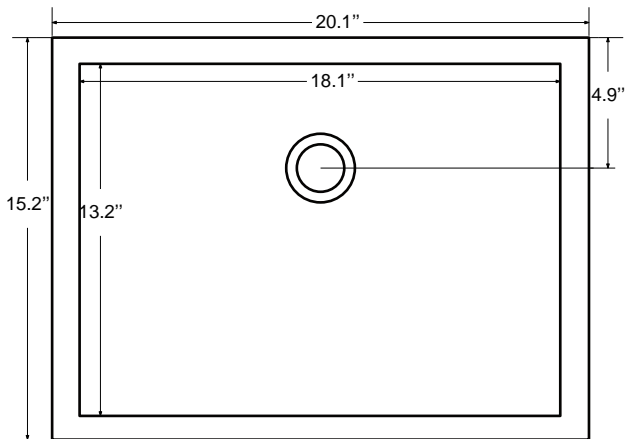

Dimensions

Front

Back

Side

Top

Features:

- Solid Wood & Hardwood Construction
- 4 Soft-close Drawers
- 1 Open Shelf
- Brushed nickel hardware
- Adjustable leg levelers
- cUPC Undermount Basin

Dimensions:

- 72"x22"x34.5" (With Top)
- 71"x21"x32.1" (Vanity Only)

Vanity Finish:

- White (W)
- Espresso (E)
- Sapphire Gray (SG)

Countertop:

- Italian carrara white marble (CW)
- Kaffee Quartz (KQ)

Certification:

CARB P2

Countertop & Sink

Dimensions:

Countertop: 72"×22"×2.4"

Rectangle undermount basin: 20.1"×15.2"×7.5"