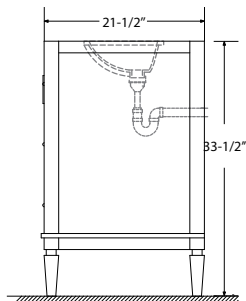

Dimensions

Front

Back

Side

Top

Features:

- Solid Wood & Hardwood Construction
- 6 Soft-close Drawers
- 2 Soft-close Doors
- Brushed nickel hardware
- Adjustable leg levelers
- cUPC Undermount Basin

Dimensions:

- 48" x 22" x 34.5" (With Top)
- 47" x 21" x 33.5" (Vanity Only)

Vanity Finish:

- White (W)
- Sapphire Gray (SG)
- Sapphire Gray Frame with White Doors and Drawers (SGW)

Countertop:

Italian carrara white marble (CW)

Certification:

CARB P2

Countertop & Sink

Dimensions:

Countertop: 48" x 22" x 1"

Rectangle undermount basin: 20.1" x 15.2" x 7.5"