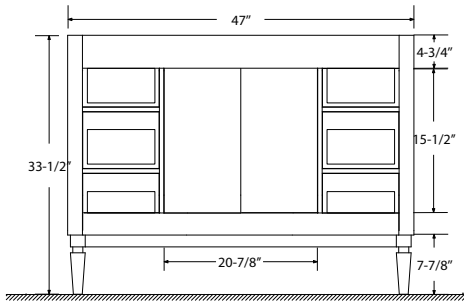

Dimensions

Front

Back

Side

Top

Features:

- Solid Wood & Hardwood Construction
- 6 Soft-close Drawers
- 2 Soft-close Doors
- Brushed nickel hardware
- Adjustable leg levelers
- cUPC Undermount Basin

Dimensions:

- 48" x 22" x 34.5" (With Top)
- 47" x 21" x 33.5" (Vanity Only)

Vanity Finish:

- White (W)
- Sapphire Gray (SG)
- Sapphire Gray Frame with White Doors and Drawers (SGW)

Countertop:

Italian carrara white marble (CW)

Certification:

CARB P2

Countertop & Sink

Dimensions:

Countertop: 48" x 22" x 1"

Rectangle undermount basin: 20.1" x 15.2" x 7.5"