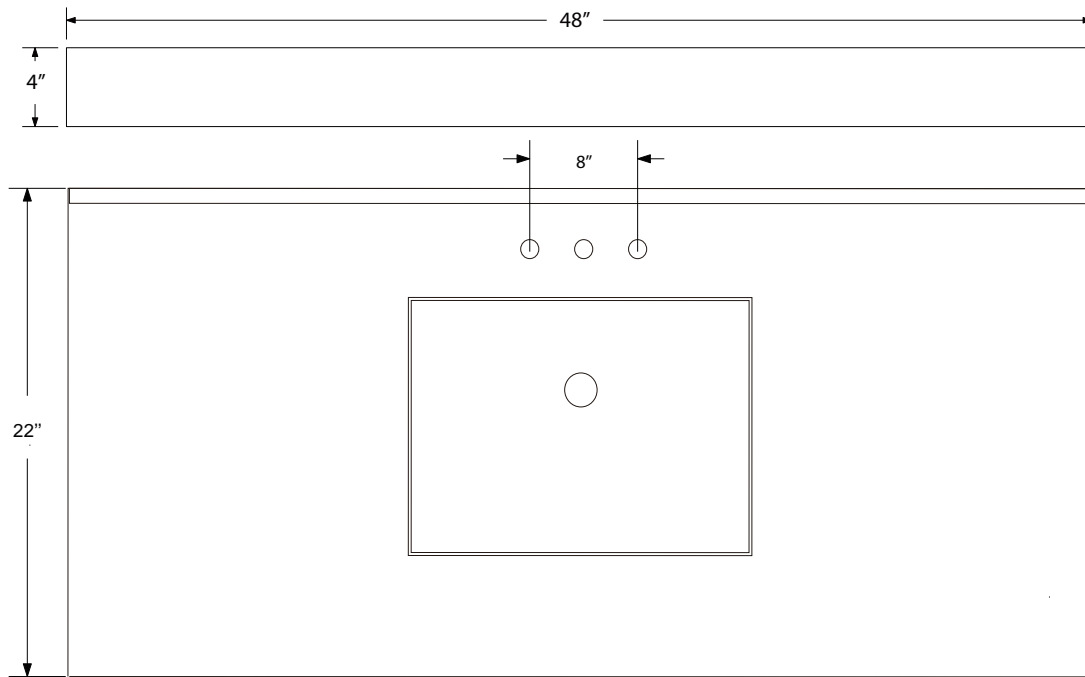

Dimensions

Front

Back

Side

Top

Features:

- Solid Wood & Hardwood Construction
- 6 Soft-close Drawers
- 2 Soft-close Doors
- Brushed nickel hardware
- Adjustable leg levelers
- cUPC Undermount Basin

Dimensions:

- 48" x 22" x 34.5" (With Top)
- 47" x 21" x 33.5" (Vanity Only)

Vanity Finish:

- White (W)
- Sapphire Gray (SG)
- Sapphire Gray Frame with White Doors and Drawers (SGW)

Countertop:

Italian carrara white marble (CW)

Certification:

CARB P2

Countertop & Sink

Dimensions:

Countertop: 48" x 22" x 1"

Rectangle undermount basin: 20.1" x 15.2" x 7.5"