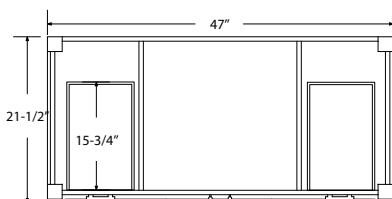

Dimensions

Front

Back

Side

Top

Features:

- Solid Wood & Hardwood Construction
- 6 Soft-close Drawers
- 2 Soft-close Doors
- Brushed nickel hardware
- Adjustable leg levelers
- cUPC Undermount Basin

Dimensions:

- 48" x 22" x 34.5" (With Top)
- 47" x 21" x 33.5" (Vanity Only)

Vanity Finish:

- White (W)
- Sapphire Gray (SG)
- Sapphire Gray Frame with White Doors and Drawers (SGW)

Countertop:

Italian carrara white marble (CW)

Certification:

CARB P2

Countertop & Sink

Dimensions:

Countertop: 48" x 22" x 1"

Rectangle undermount basin: 20.1" x 15.2" x 7.5"