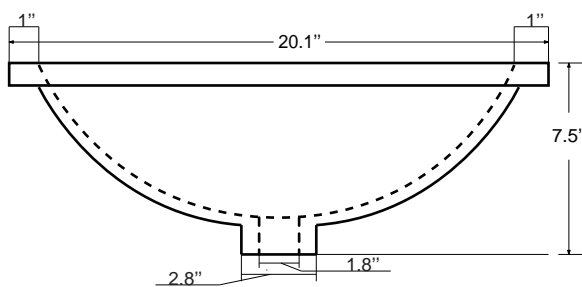

Dimensions

Front

Back

Side

Top

Features:

- Solid Wood & Hardwood Construction
- 6 Soft-close Drawers
- 2 Soft-close Doors
- Brushed nickel hardware
- Adjustable leg levelers
- cUPC Undermount Basin

Dimensions:

- 48" x 22" x 34.5" (With Top)
- 47" x 21" x 33.5" (Vanity Only)

Vanity Finish:

- White (W)
- Sapphire Gray (SG)
- Sapphire Gray Frame with White Doors and Drawers (SGW)

Countertop:

Italian carrara white marble (CW)

Certification:

CARB P2

Countertop & Sink

Dimensions:

Countertop: 48" x 22" x 1"

Rectangle undermount basin: 20.1" x 15.2" x 7.5"