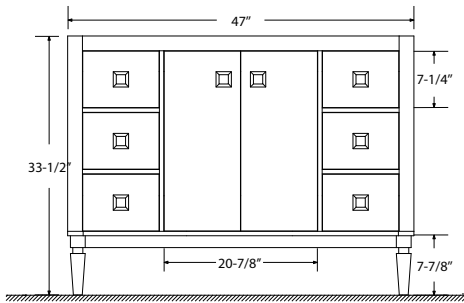

Dimensions

Front

Back

Side

Top

Features:

- Solid Wood & Hardwood Construction
- 6 Soft-close Drawers
- 2 Soft-close Doors
- Brushed nickel hardware
- Adjustable leg levelers
- cUPC Undermount Basin

Dimensions:

- 48" x 22" x 34.5" (With Top)
- 47" x 21" x 33.5" (Vanity Only)

Vanity Finish:

- White (W)
- Sapphire Gray (SG)
- Sapphire Gray Frame with White Doors and Drawers (SGW)

Countertop:

Italian carrara white marble (CW)

Certification:

CARB P2

Countertop & Sink

Dimensions:

Countertop: 48" x 22" x 1"

Rectangle undermount basin: 20.1" x 15.2" x 7.5"