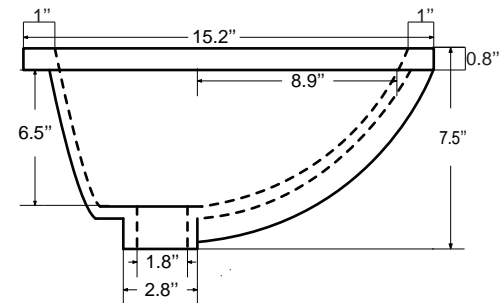

Dimensions

Front

Back

Side

Top

Features:

- Solid Wood & Hardwood Construction
- 6 Soft-close Drawers
- 2 Soft-close Doors
- Brushed nickel hardware
- Adjustable leg levelers
- cUPC Undermount Basin

Dimensions:

- 48" x 22" x 34.5" (With Top)
- 47" x 21" x 33.5" (Vanity Only)

Vanity Finish:

- White (W)
- Sapphire Gray (SG)
- Sapphire Gray Frame with White Doors and Drawers (SGW)

Countertop:

Italian carrara white marble (CW)

Certification:

CARB P2

Countertop & Sink

Dimensions:

Countertop: 48" x 22" x 1"

Rectangle undermount basin: 20.1" x 15.2" x 7.5"