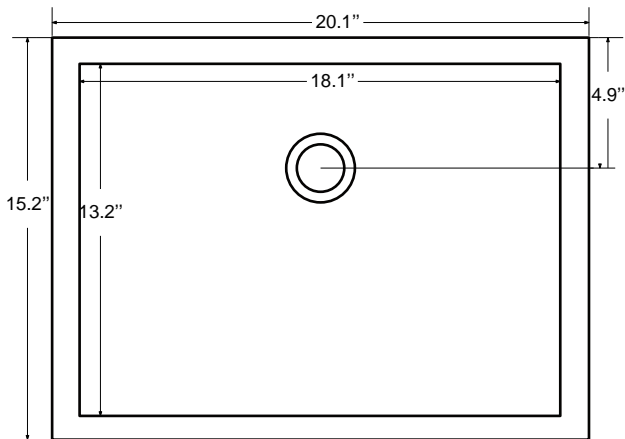

Dimensions

Front

Back

Side

Top

Features:

- Solid Wood & Hardwood Construction
- 6 Soft-close Drawers
- 2 Soft-close Doors
- Brushed nickel hardware
- Adjustable leg levelers
- cUPC Undermount Basin

Dimensions:

- 48" x 22" x 34.5" (With Top)
- 47" x 21" x 33.5" (Vanity Only)

Vanity Finish:

- White (W)
- Sapphire Gray (SG)
- Sapphire Gray Frame with White Doors and Drawers (SGW)

Countertop:

Italian carrara white marble (CW)

Certification:

CARB P2

Countertop & Sink

Dimensions:

Countertop: 48" x 22" x 1"

Rectangle undermount basin: 20.1" x 15.2" x 7.5"