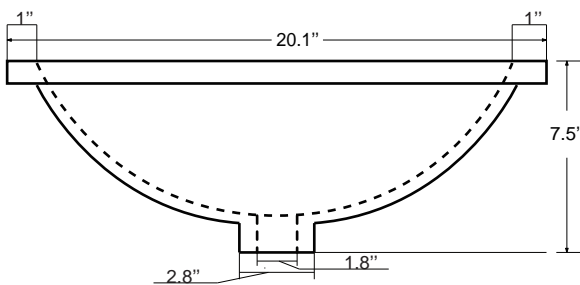

Dimensions

Front

Back

Side

Top

Features:

- Solid Wood & Hardwood Construction
- 3 Soft-close Drawers
- 4 Soft-close Doors
- Brushed nickel hardware
- Adjustable leg levelers
- cUPC Undermount Basin

Dimensions:

- 60" x 22" x 34.5" (With Top)
- 59" x 21" x 33.5" (Vanity Only)

Vanity Finish:

- White (W)
- Sapphire Gray (SG)

Countertop:

- Italian carrara white marble (CW)

Certification:

CARB P2

Countertop & Sink

Dimensions:

Countertop: 60"×22"×1"

Rectangle undermount basin: 20.1"×15.2"×7.5"