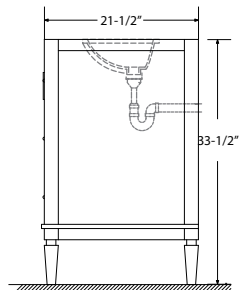

Dimensions

Front

Back

Side

Top

Features:

- Solid Wood & Hardwood Construction
- 3 Soft-close Drawers
- 4 Soft-close Doors
- Brushed nickel hardware
- Adjustable leg levelers
- cUPC Undermount Basin

Dimensions:

- 60" x 22" x 34.5" (With Top)
- 59" x 21" x 33.5" (Vanity Only)

Vanity Finish:

- White (W)
- Sapphire Gray (SG)

Countertop:

- Italian carrara white marble (CW)

Certification:

CARB P2

Countertop & Sink

Dimensions:

Countertop: 60"×22"×1"

Rectangle undermount basin: 20.1"×15.2"×7.5"