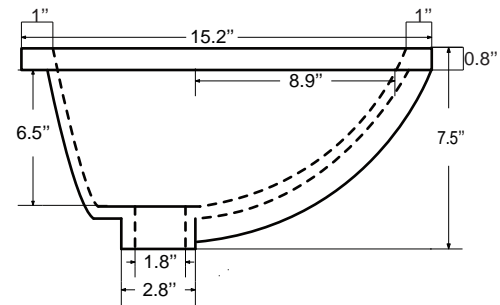

Dimensions

Front

Back

Side

Top

Features:

- Solid Wood & Hardwood Construction
- 3 Soft-close Drawers
- 4 Soft-close Doors
- Brushed nickel hardware
- Adjustable leg levelers
- cUPC Undermount Basin

Dimensions:

- 60" x 22" x 34.5" (With Top)
- 59" x 21" x 33.5" (Vanity Only)

Vanity Finish:

- White (W)
- Sapphire Gray (SG)

Countertop:

- Italian carrara white marble (CW)

Certification:

CARB P2

Countertop & Sink

Dimensions:

Countertop: 60"×22"×1"

Rectangle undermount basin: 20.1"×15.2"×7.5"