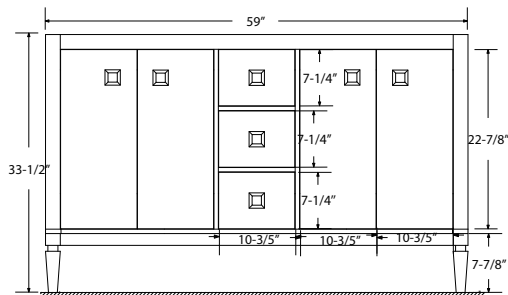

Dimensions

Front

Back

Side

Top

Features:

- Solid Wood & Hardwood Construction
- 3 Soft-close Drawers
- 4 Soft-close Doors
- Brushed nickel hardware
- Adjustable leg levelers
- cUPC Undermount Basin

Dimensions:

- 60" x 22" x 34.5" (With Top)
- 59" x 21" x 33.5" (Vanity Only)

Vanity Finish:

- White (W)
- Sapphire Gray (SG)

Countertop:

- Italian carrara white marble (CW)

Certification:

CARB P2

Countertop & Sink

Dimensions:

Countertop: 60"×22"×1"

Rectangle undermount basin: 20.1"×15.2"×7.5"