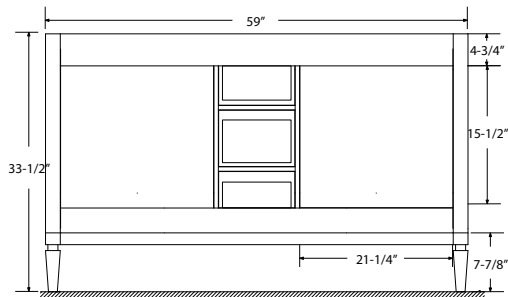

Dimensions

Front

Back

Side

Top

Features:

- Solid Wood & Hardwood Construction
- 3 Soft-close Drawers
- 4 Soft-close Doors
- Brushed nickel hardware
- Adjustable leg levelers
- cUPC Undermount Basin

Dimensions:

- 60" x 22" x 34.5" (With Top)
- 59" x 21" x 33.5" (Vanity Only)

Vanity Finish:

- White (W)
- Sapphire Gray (SG)

Countertop:

- Italian carrara white marble (CW)

Certification:

CARB P2

Countertop & Sink

Dimensions:

Countertop: 60"×22"×1"

Rectangle undermount basin: 20.1"×15.2"×7.5"