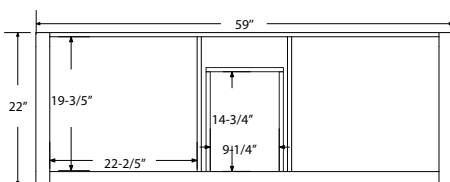

Dimensions

Front

Back

Side

Top

Features:

- Solid Wood & Hardwood Construction
- 3 Soft-close Drawers
- 4 Soft-close Doors
- Brushed nickel hardware
- Adjustable leg levelers
- cUPC Undermount Basin

Dimensions:

- 60" x 22" x 34.5" (With Top)
- 59" x 21" x 33.5" (Vanity Only)

Vanity Finish:

- White (W)
- Sapphire Gray (SG)

Countertop:

- Italian carrara white marble (CW)

Certification:

CARB P2

Countertop & Sink

Dimensions:

Countertop: 60"×22"×1"

Rectangle undermount basin: 20.1"×15.2"×7.5"