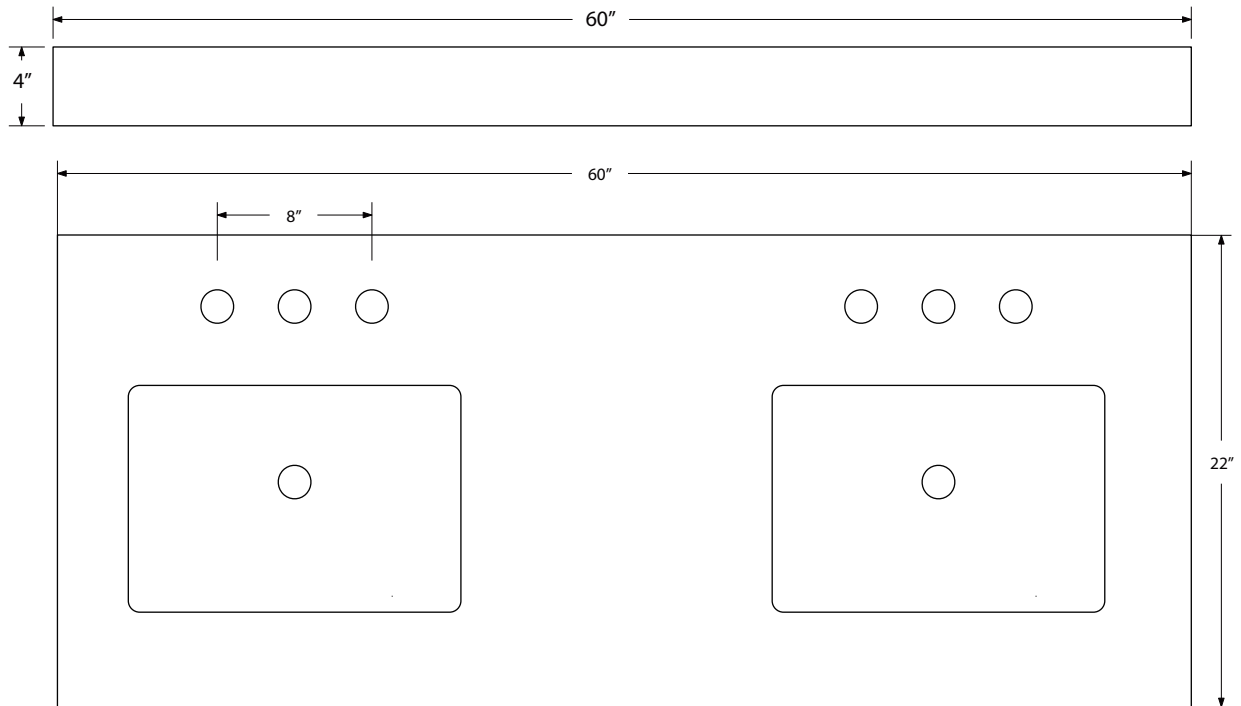

Dimensions

Front

Back

Side

Top

Features:

- Solid Wood & Hardwood Construction
- 3 Soft-close Drawers
- 4 Soft-close Doors
- Brushed nickel hardware
- Adjustable leg levelers
- cUPC Undermount Basin

Dimensions:

- 60" x 22" x 34.5" (With Top)
- 59" x 21" x 33.5" (Vanity Only)

Vanity Finish:

- White (W)
- Sapphire Gray (SG)

Countertop:

- Italian carrara white marble (CW)

Certification:

CARB P2

Countertop & Sink

Dimensions:

Countertop: 60"×22"×1"

Rectangle undermount basin: 20.1"×15.2"×7.5"