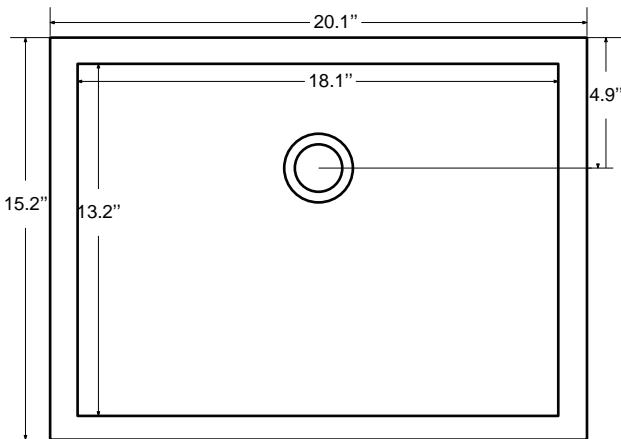

Dimensions

Front

Back

Side

Top

Features:

- Solid Wood & Hardwood Construction
- 3 Soft-close Drawers
- 4 Soft-close Doors
- Brushed nickel hardware
- Adjustable leg levelers
- cUPC Undermount Basin

Dimensions:

- 60" x 22" x 34.5" (With Top)
- 59" x 21" x 33.5" (Vanity Only)

Vanity Finish:

- White (W)
- Sapphire Gray (SG)

Countertop:

- Italian carrara white marble (CW)

Certification:

CARB P2

Countertop & Sink

Dimensions:

Countertop: 60"×22"×1"

Rectangle undermount basin: 20.1"×15.2"×7.5"