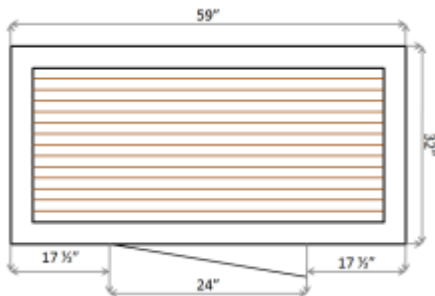

NE112-32

FEATURES

- ❖ 3kW Self-Draining Steam Generator
- ❖ Steam Aromatherapy Cup
- ❖ Multiply Body Massage Jets
- ❖ Hand-held Shower w/ Height-adjustable Bracket
- ❖ Rainfall Shower
- ❖ Thermostatic Faucet
- ❖ Black Tempered Glass walls and front Clear Glass
- ❖ Touch Glass Control Panel
- ❖ FM Radio
- ❖ MP3 & iPod Transmitter
- ❖ Chroma-therapy/LED Color Lighting
- ❖ Waterproof Oak Shower Grid & 2 Removable Benches
- ❖ Accessory Rack
- ❖ Polished Aluminum Trim
- ❖ Circulation Fan
- ❖ *Unit is reversible – call for details*

TECHNICAL INFORMATION

- **Materials:** Aluminum, Tempered Glass
- **Power Supply:** 220V
- **Steam Ready:** 2-5 MIN
- **Dimensions:** 59 x 32 x 84.5 IN

ELECTRICAL REQUIREMENTS

- 1 dedicated 12-2 wire with 20 amp GFCI breaker