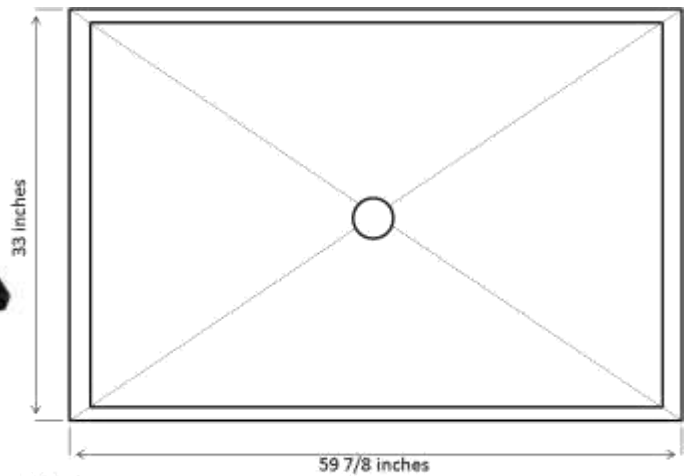

NE112-32BAB

Steam Shower with Acrylic Base

Height is adjustable: 6-7.5inches

NE112-32SB

Steam Shower with Stone Base

Height is 1 1/2 inch