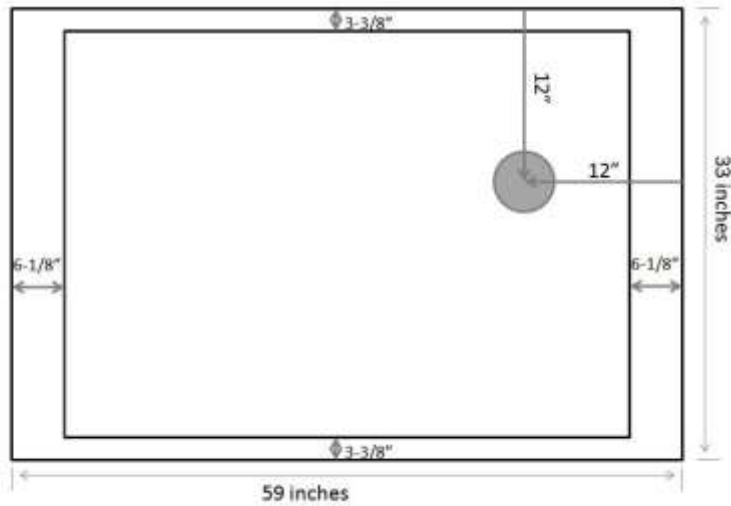

TECHNICAL INFORMATION

- **Materials:** Aluminum, Tempered Glass
- **Power Supply:** 220V
- **Steam Ready:** 2-5 MIN
- **Dimensions:** 59 x 32 x 84.5 IN

ELECTRICAL REQUIREMENTS

- 1 dedicated 12-2 wire with 20 amp GFCI breaker

NE112-32BAB

Steam Shower with Acrylic Base

Height is adjustable: 6-7.5inches

NE112-32SB

Steam Shower with Stone Base

Height is 1 1/2 inch