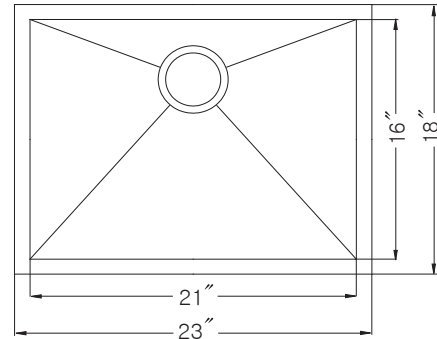

#### FEATURES

- Premium grade T-304 stainless steel
- 10" depth • 18 gauge
- MegaShield™ insulation
- True zero radius ledge and bottom
- Brushed satin, rear-set drain • 3-1/2" drain opening
- Fits 30" sink base
- Supplied with cutout template, fasteners and instructions
- Complies with ASME A112.19.3-2000, cUPC®
- Lifetime Limited Warranty

#### OPTIONAL ACCESSORIES

Bottom Grid: BG-4210

Cutting Board : CB-4100

Strainer: 190-9180

OVERALL DIMENSIONS	EACH BOWL	CUTOUT SIZE	PACKAGING*	WEIGHT*
23" x 18"	21" x 16"	See Template	1/12 pcs.	25/450 lbs.