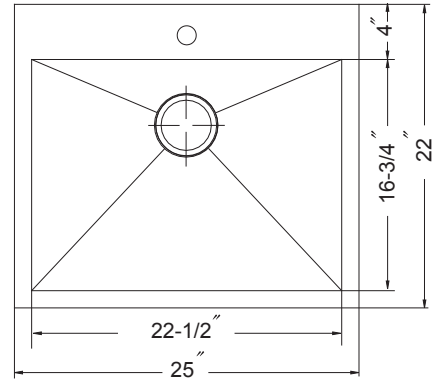

#### OPTIONAL ACCESSORIES

Bottom Grid: BG-2600

Cutting Board : CB-3300

Strainer: 190-9180

OVERALL DIMENSIONS	EACH BOWL	CUTOUT SIZE	PACKAGING*	WEIGHT*
25" x 22"	22-1/2" x 16-3/4"	24-1/4" x 21-1/4"	1/12 pcs.	20/280 lbs.