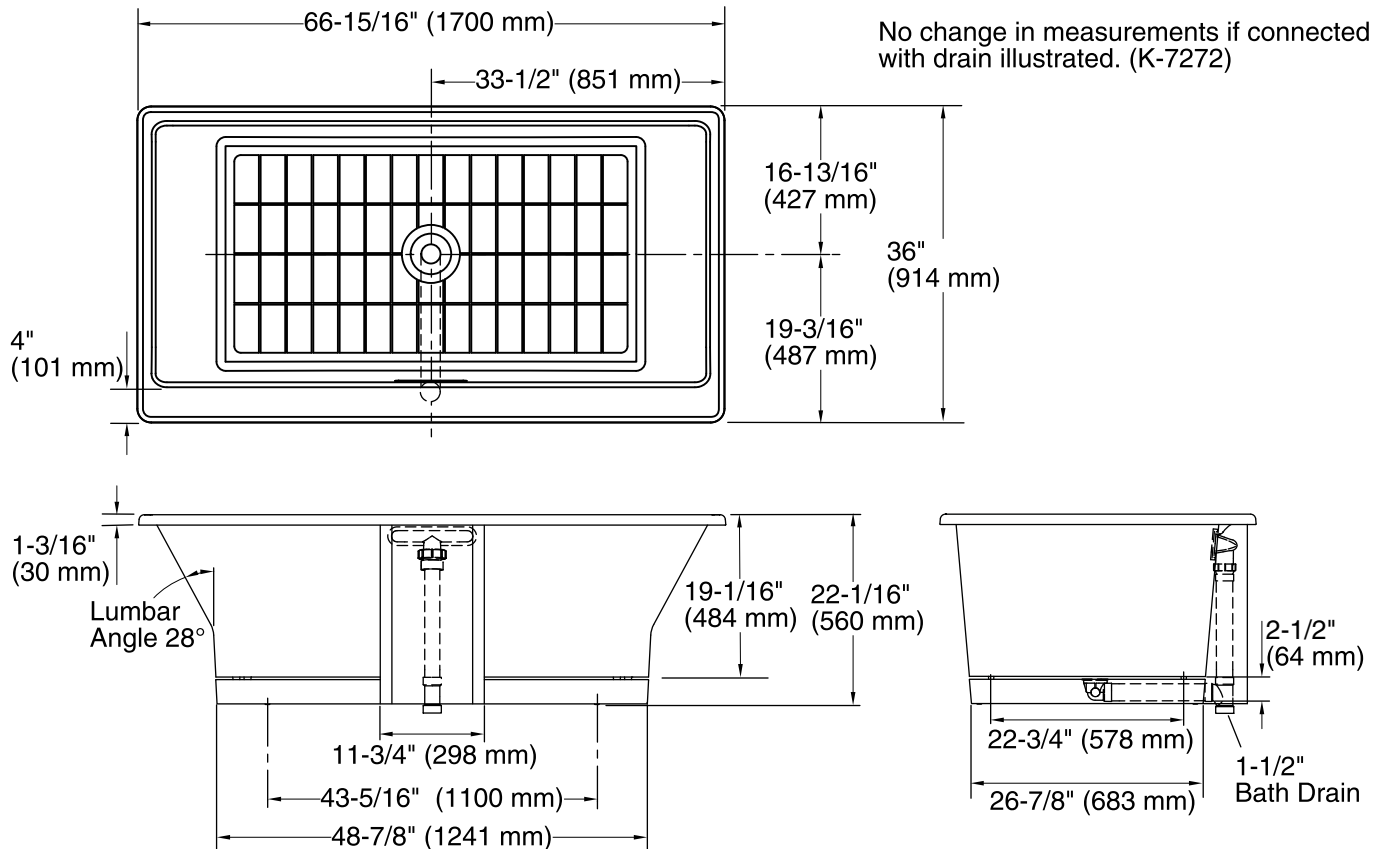

Technical Information

All product dimensions are nominal.

Installation:	Freestanding
Drain location:	Center
Basin area, bottom:	49" x 26-1/2" (1245 mm x 673 mm)
Basin area, top:	62-1/2" x 29-1/4" (1588 mm x 743 mm)
Weight:	435 lbs (197.3 kg)
Minimum floor load:	73 lbs/ft² (356.4 kg/m²)
Water depth:	15-1/4" (387 mm)
Water capacity:	90 gal (340.7 L)

Notes

Measure your actual product for rough-in details.

Install this product according to the installation instructions.

The hot water supply should be 70% of the capacity of the bath or greater. Installations will vary.