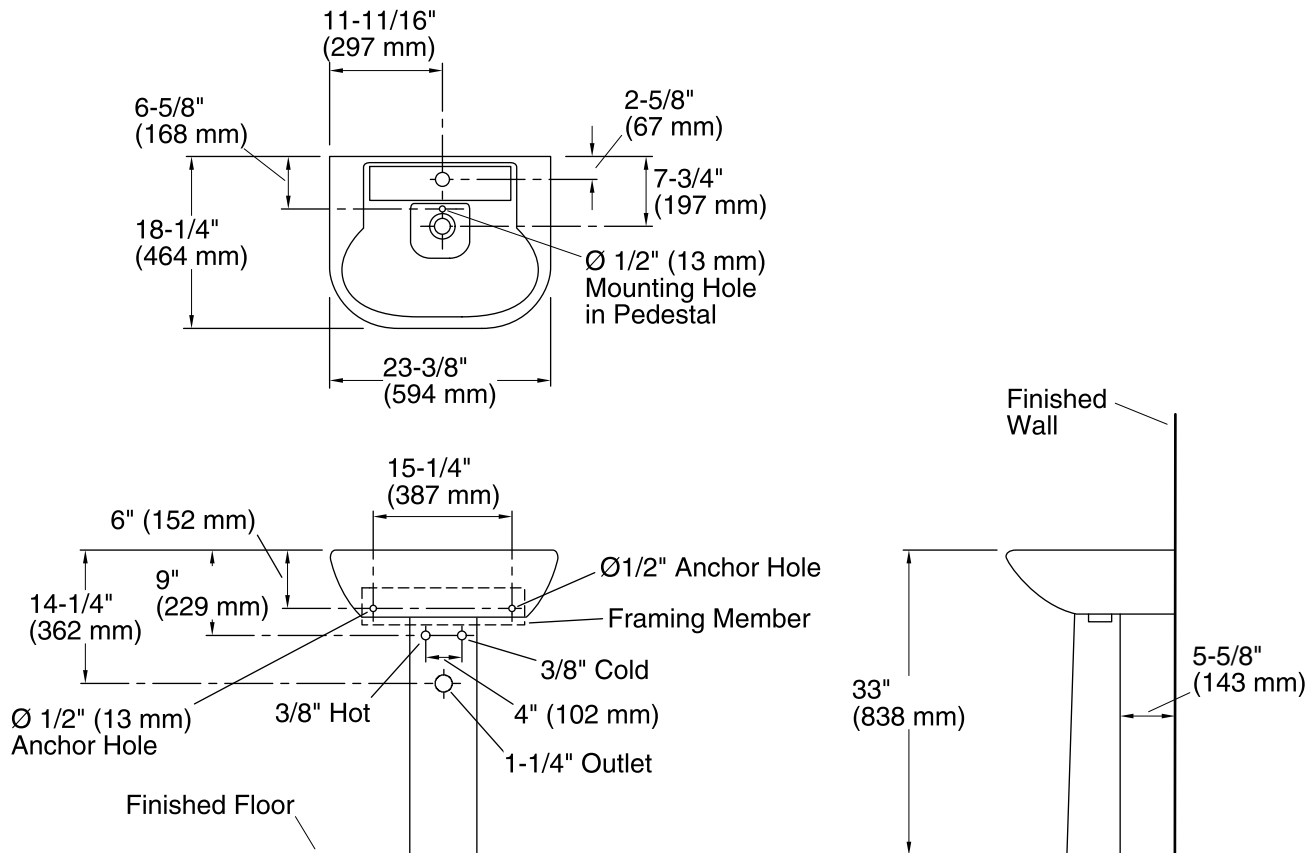

Southampton® Pedestal Bathroom Sink 442421

Features

- Pedestal sink.
- Oval basin.
- With overflow.
- Single faucet hole.
- 23-3/8" (594 mm) x 18-1/4" (464 mm) x 33" (838 mm)

Material

- Vitreous china.

Components

For the most current Specification Sheet, go to www.sterlingplumbing.com.

8-30-2016 06:27

Technical Information

All product dimensions are nominal.

- Bowl configuration: Single
- Bowl area (Only) Length: 20-7/8" (530 mm)
Width: 12-1/4" (311 mm)
Water depth: 4" (102 mm)
- Number of deck holes: 1
- Drain hole: 1-1/4" (32 mm)

Notes

- Install this product according to the installation instructions.
- Measure your actual product for roughing-in details.