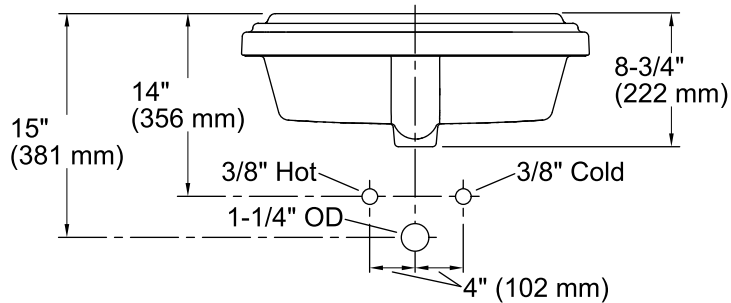

Tresham® Oval

Drop-in Bathroom Sink

K-2992-4

Features

- Vitreous china.
- Drop-in.
- Oval basin.
- With overflow.
- 4-inch centers.
- Coordinates with other products in the Tresham collection.
- 22-13/16" (579 mm) x 19-1/4" (489 mm) x 8-3/4" (222 mm)

For the most current Specification Sheet, go to www.kohler.com.

9-11-2017 03:03

THE BOLD LOOK
OF **KOHLER**®

Tresham® Oval

Drop-in Bathroom Sink
K-2992-4

Technical Information

All product dimensions are nominal.

- Bowl configuration: Single
Installation: Drop-in
Bowl area (Only) Length: 20-1/16" (510 mm)
Width: 11-15/16" (303 mm)
Water depth: 6-1/16" (154 mm)
Number of deck holes: 3
Faucet hole(s): 1-1/4" (32 mm)
Drain hole: 1-3/4" (44 mm)
Template: 1162720-7, required, included