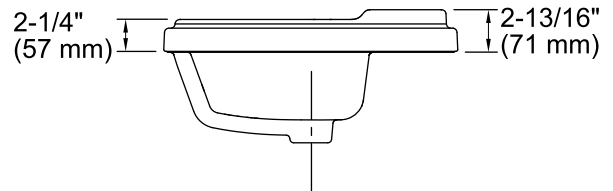

Tresham® Oval

Drop-in Bathroom Sink

K-2992-4

Features

- Vitreous china.
- Drop-in.
- Oval basin.
- With overflow.
- 4-inch centers.
- Coordinates with other products in the Tresham collection.
- 22-13/16" (579 mm) x 19-1/4" (489 mm) x 8-3/4" (222 mm)

For the most current Specification Sheet, go to www.kohler.com.

9-11-2017 03:03

THE BOLD LOOK
OF **KOHLER**®

Tresham® Oval

Drop-in Bathroom Sink
K-2992-4

Technical Information

All product dimensions are nominal.

- Bowl configuration: Single
Installation: Drop-in
Bowl area (Only) Length: 20-1/16" (510 mm)
Width: 11-15/16" (303 mm)
Water depth: 6-1/16" (154 mm)
Number of deck holes: 3
Faucet hole(s): 1-1/4" (32 mm)
Drain hole: 1-3/4" (44 mm)
Template: 1162720-7, required, included