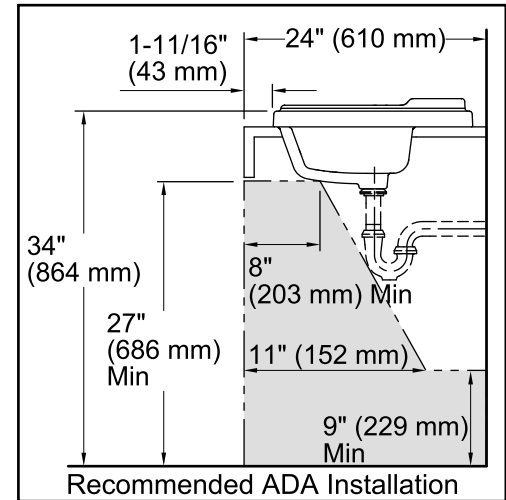

Tresham® Oval

Drop-in Bathroom Sink

K-2992-4

Features

- Vitreous china.
- Drop-in.
- Oval basin.
- With overflow.
- 4-inch centers.
- Coordinates with other products in the Tresham collection.
- 22-13/16" (579 mm) x 19-1/4" (489 mm) x 8-3/4" (222 mm)

For the most current Specification Sheet, go to www.kohler.com.

9-11-2017 03:03

THE BOLD LOOK
OF **KOHLER**®

Tresham® Oval

Drop-in Bathroom Sink
K-2992-4

Technical Information

All product dimensions are nominal.

- Bowl configuration: Single
Installation: Drop-in
Bowl area (Only) Length: 20-1/16" (510 mm)
Width: 11-15/16" (303 mm)
Water depth: 6-1/16" (154 mm)
Number of deck holes: 3
Faucet hole(s): 1-1/4" (32 mm)
Drain hole: 1-3/4" (44 mm)
Template: 1162720-7, required, included