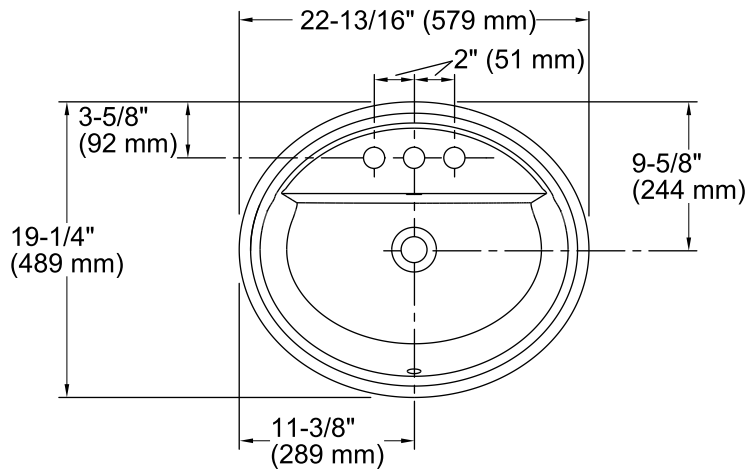

Tresham® Oval

Drop-in Bathroom Sink

K-2992-4

Features

- Vitreous china.
- Drop-in.
- Oval basin.
- With overflow.
- 4-inch centers.
- Coordinates with other products in the Tresham collection.
- 22-13/16" (579 mm) x 19-1/4" (489 mm) x 8-3/4" (222 mm)

For the most current Specification Sheet, go to www.kohler.com.

9-11-2017 03:03

THE BOLD LOOK
OF **KOHLER**®

Tresham® Oval

Drop-in Bathroom Sink
K-2992-4

Technical Information

All product dimensions are nominal.

- Bowl configuration: Single
Installation: Drop-in
Bowl area (Only) Length: 20-1/16" (510 mm)
Width: 11-15/16" (303 mm)
Water depth: 6-1/16" (154 mm)
Number of deck holes: 3
Faucet hole(s): 1-1/4" (32 mm)
Drain hole: 1-3/4" (44 mm)
Template: 1162720-7, required, included