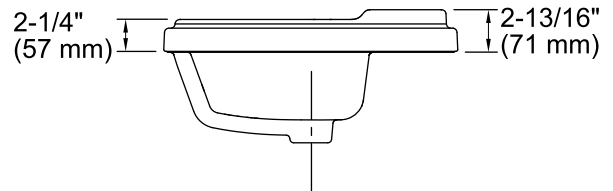

Tresham® Oval

Drop-in Bathroom Sink

K-2992-8

Features

- Vitreous china.
- Drop-in.
- Oval basin.
- With overflow.
- 8-inch centers.
- Coordinates with other products in the Tresham collection.
- 22-13/16" (579 mm) x 19-1/4" (489 mm) x 8-3/4" (222 mm)

For the most current Specification Sheet, go to www.kohler.com.

9-11-2017 03:03

THE BOLD LOOK
OF **KOHLER**®

Technical Information

All product dimensions are nominal.

Bowl configuration:	Single
Installation:	Drop-in
Bowl area (Only)	Length: 20-1/16" (510 mm) Width: 11-15/16" (303 mm) Water depth: 6-1/16" (154 mm)
Number of deck holes:	3
Faucet hole(s):	1-3/8" (35 mm)
Drain hole:	1-3/4" (44 mm)
Template:	1162720-7, required, included