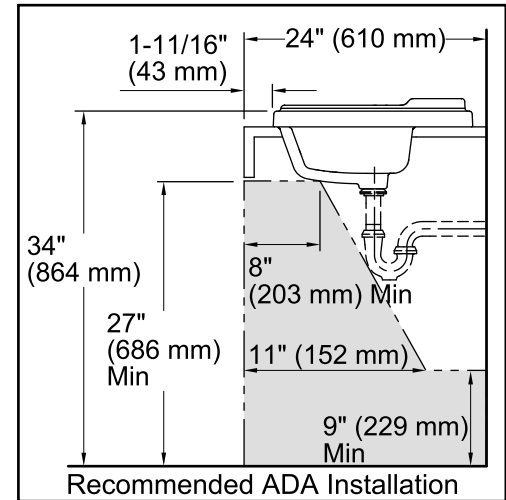

Tresham® Oval

Drop-in Bathroom Sink

K-2992-8

Features

- Vitreous china.
- Drop-in.
- Oval basin.
- With overflow.
- 8-inch centers.
- Coordinates with other products in the Tresham collection.
- 22-13/16" (579 mm) x 19-1/4" (489 mm) x 8-3/4" (222 mm)

For the most current Specification Sheet, go to www.kohler.com.

9-11-2017 03:03

THE BOLD LOOK
OF **KOHLER**®

Technical Information

All product dimensions are nominal.

Bowl configuration:	Single
Installation:	Drop-in
Bowl area (Only)	Length: 20-1/16" (510 mm) Width: 11-15/16" (303 mm) Water depth: 6-1/16" (154 mm)
Number of deck holes:	3
Faucet hole(s):	1-3/8" (35 mm)
Drain hole:	1-3/4" (44 mm)
Template:	1162720-7, required, included