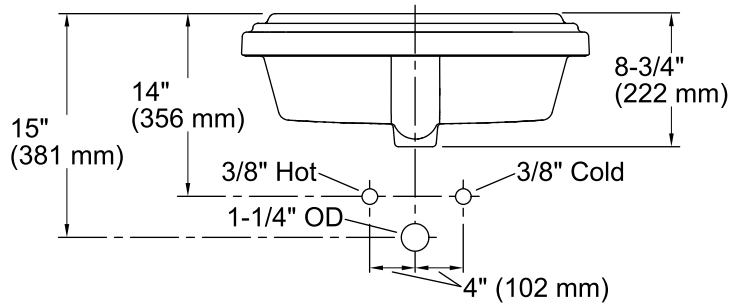

Tresham® Oval

Drop-in Bathroom Sink

K-2992-8

Features

- Vitreous china.
- Drop-in.
- Oval basin.
- With overflow.
- 8-inch centers.
- Coordinates with other products in the Tresham collection.
- 22-13/16" (579 mm) x 19-1/4" (489 mm) x 8-3/4" (222 mm)

For the most current Specification Sheet, go to www.kohler.com.

9-11-2017 03:03

THE BOLD LOOK
OF **KOHLER**®

Technical Information

All product dimensions are nominal.

Bowl configuration:	Single
Installation:	Drop-in
Bowl area (Only)	Length: 20-1/16" (510 mm) Width: 11-15/16" (303 mm) Water depth: 6-1/16" (154 mm)
Number of deck holes:	3
Faucet hole(s):	1-3/8" (35 mm)
Drain hole:	1-3/4" (44 mm)
Template:	1162720-7, required, included