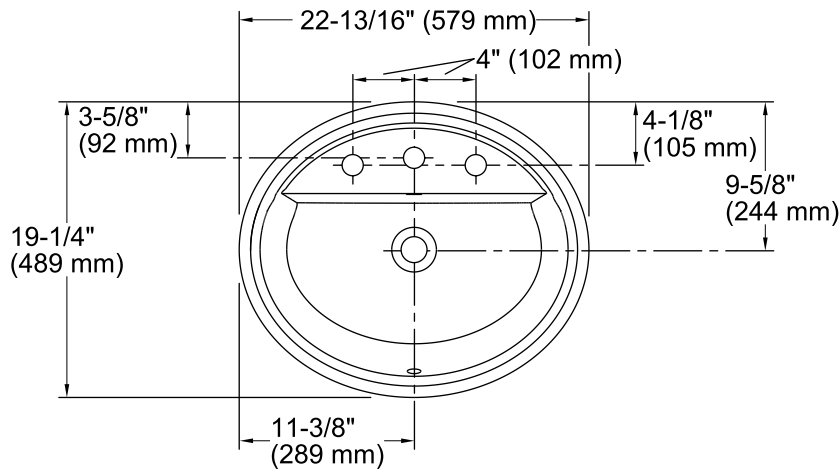

Tresham® Oval

Drop-in Bathroom Sink

K-2992-8

Features

- Vitreous china.
- Drop-in.
- Oval basin.
- With overflow.
- 8-inch centers.
- Coordinates with other products in the Tresham collection.
- 22-13/16" (579 mm) x 19-1/4" (489 mm) x 8-3/4" (222 mm)

For the most current Specification Sheet, go to www.kohler.com.

9-11-2017 03:03

THE BOLD LOOK
OF **KOHLER**®

Technical Information

All product dimensions are nominal.

Bowl configuration:	Single
Installation:	Drop-in
Bowl area (Only)	Length: 20-1/16" (510 mm) Width: 11-15/16" (303 mm) Water depth: 6-1/16" (154 mm)
Number of deck holes:	3
Faucet hole(s):	1-3/8" (35 mm)
Drain hole:	1-3/4" (44 mm)
Template:	1162720-7, required, included