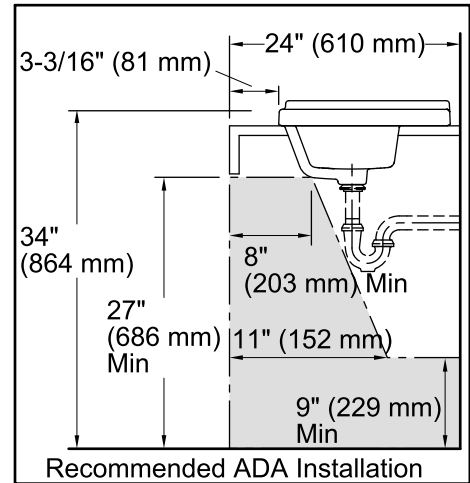

Technical Information

All product dimensions are nominal.

Bowl configuration:	Single
Installation:	Drop-in
Bowl area (Only)	Length: 19-13/16" (503 mm) Width: 10-3/16" (259 mm) Water depth: 6-1/16" (154 mm)
Number of deck holes:	1
Faucet hole(s):	1-3/8" (35 mm)
Drain hole:	1-3/4" (44 mm)
Template:	1162721-7, required, included

Notes

Install this product according to the installation instructions.

NOTICE: Countertop manufacturer or cutter must use the cut-out template provided with the product, or a current one provided by Kohler Co. (call 1-800-4KOHLER). Kohler Co. is not responsible for cutout errors when the incorrect cut-out template is used.

ADA compliant when installed to the specific requirements of these regulations.