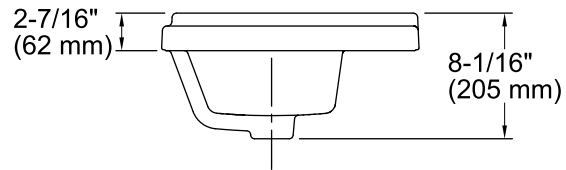

Technical Information

All product dimensions are nominal.

Bowl configuration:	Single
Installation:	Drop-in
Bowl area (Only)	Length: 19-13/16" (503 mm) Width: 10-3/16" (259 mm) Water depth: 6-1/16" (154 mm)
Number of deck holes:	1
Faucet hole(s):	1-3/8" (35 mm)
Drain hole:	1-3/4" (44 mm)
Template:	1162721-7, required, included

Notes

Install this product according to the installation instructions.

NOTICE: Countertop manufacturer or cutter must use the cut-out template provided with the product, or a current one provided by Kohler Co. (call 1-800-4KOHLER). Kohler Co. is not responsible for cutout errors when the incorrect cut-out template is used.

ADA compliant when installed to the specific requirements of these regulations.