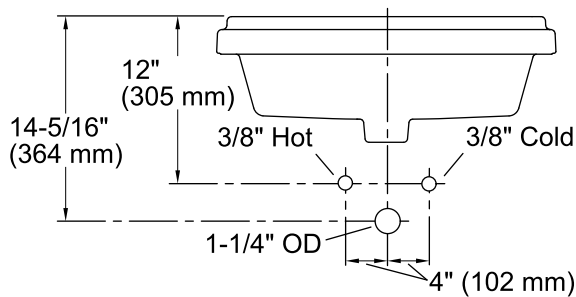

Technical Information

All product dimensions are nominal.

Bowl configuration:	Single
Installation:	Drop-in
Bowl area (Only)	Length: 19-13/16" (503 mm) Width: 10-3/16" (259 mm) Water depth: 6-1/16" (154 mm)
Number of deck holes:	1
Faucet hole(s):	1-3/8" (35 mm)
Drain hole:	1-3/4" (44 mm)
Template:	1162721-7, required, included

Notes

Install this product according to the installation instructions.

NOTICE: Countertop manufacturer or cutter must use the cut-out template provided with the product, or a current one provided by Kohler Co. (call 1-800-4KOHLER). Kohler Co. is not responsible for cutout errors when the incorrect cut-out template is used.

ADA compliant when installed to the specific requirements of these regulations.