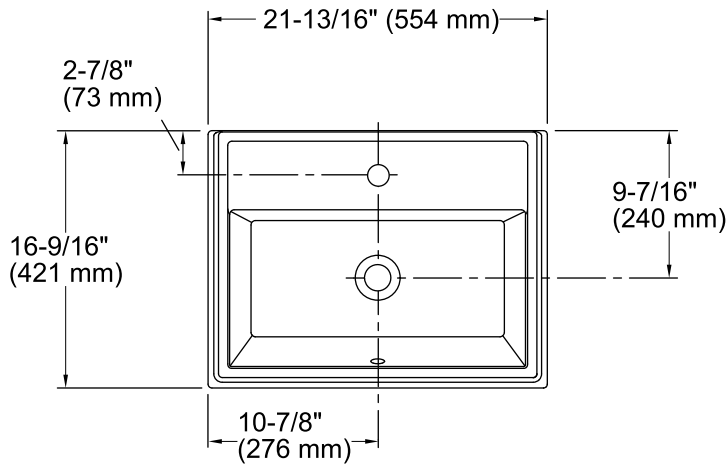

Technical Information

All product dimensions are nominal.

Bowl configuration:	Single
Installation:	Drop-in
Bowl area (Only)	Length: 19-13/16" (503 mm) Width: 10-3/16" (259 mm) Water depth: 6-1/16" (154 mm)
Number of deck holes:	1
Faucet hole(s):	1-3/8" (35 mm)
Drain hole:	1-3/4" (44 mm)
Template:	1162721-7, required, included

Notes

Install this product according to the installation instructions.

NOTICE: Countertop manufacturer or cutter must use the cut-out template provided with the product, or a current one provided by Kohler Co. (call 1-800-4KOHLER). Kohler Co. is not responsible for cutout errors when the incorrect cut-out template is used.

ADA compliant when installed to the specific requirements of these regulations.