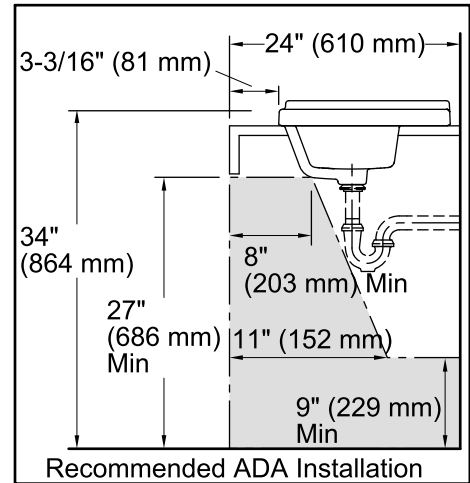

Features

- Vitreous china.
- Drop-in.
- Rectangular basin.
- With overflow.
- 4-inch centers.
- Coordinates with other products in the Tresham collection.
- 21-13/16" (554 mm) x 16-9/16" (421 mm) x 8-1/16" (205 mm)

Technical Information

All product dimensions are nominal.

Bowl configuration:	Single
Installation:	Drop-in
Bowl area (Only)	Length: 19-13/16" (503 mm) Width: 10-3/16" (259 mm) Water depth: 6-1/16" (154 mm)
Number of deck holes:	3
Faucet hole(s):	1-1/4" (32 mm)
Drain hole:	1-3/4" (44 mm)
Template:	1162721-7, required, included