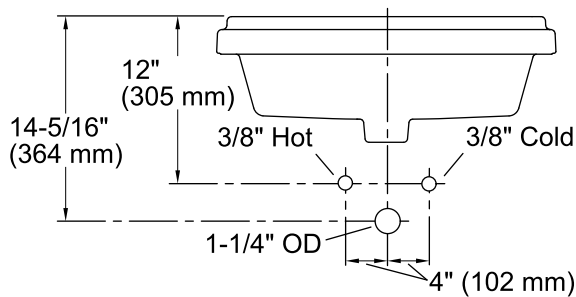

Features

- Vitreous china.
- Drop-in.
- Rectangular basin.
- With overflow.
- 4-inch centers.
- Coordinates with other products in the Tresham collection.
- 21-13/16" (554 mm) x 16-9/16" (421 mm) x 8-1/16" (205 mm)

Technical Information

All product dimensions are nominal.

Bowl configuration:	Single
Installation:	Drop-in
Bowl area (Only)	Length: 19-13/16" (503 mm) Width: 10-3/16" (259 mm) Water depth: 6-1/16" (154 mm)
Number of deck holes:	3
Faucet hole(s):	1-1/4" (32 mm)
Drain hole:	1-3/4" (44 mm)
Template:	1162721-7, required, included