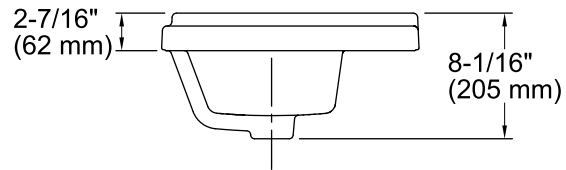

Features

- Vitreous china.
- Drop-in.
- Rectangular basin.
- With overflow.
- 4-inch centers.
- Coordinates with other products in the Tresham collection.
- 21-13/16" (554 mm) x 16-9/16" (421 mm) x 8-1/16" (205 mm)

Technical Information

All product dimensions are nominal.

Bowl configuration:	Single
Installation:	Drop-in
Bowl area (Only)	Length: 19-13/16" (503 mm) Width: 10-3/16" (259 mm) Water depth: 6-1/16" (154 mm)
Number of deck holes:	3
Faucet hole(s):	1-1/4" (32 mm)
Drain hole:	1-3/4" (44 mm)
Template:	1162721-7, required, included