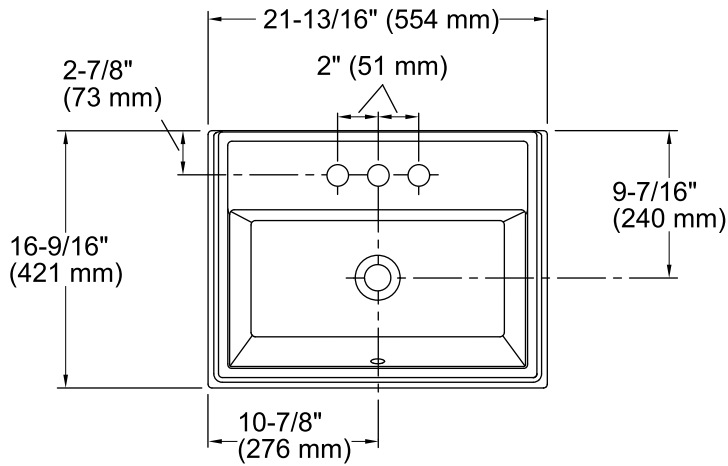

Features

- Vitreous china.
- Drop-in.
- Rectangular basin.
- With overflow.
- 4-inch centers.
- Coordinates with other products in the Tresham collection.
- 21-13/16" (554 mm) x 16-9/16" (421 mm) x 8-1/16" (205 mm)

Technical Information

All product dimensions are nominal.

Bowl configuration:	Single
Installation:	Drop-in
Bowl area (Only)	Length: 19-13/16" (503 mm) Width: 10-3/16" (259 mm) Water depth: 6-1/16" (154 mm)
Number of deck holes:	3
Faucet hole(s):	1-1/4" (32 mm)
Drain hole:	1-3/4" (44 mm)
Template:	1162721-7, required, included