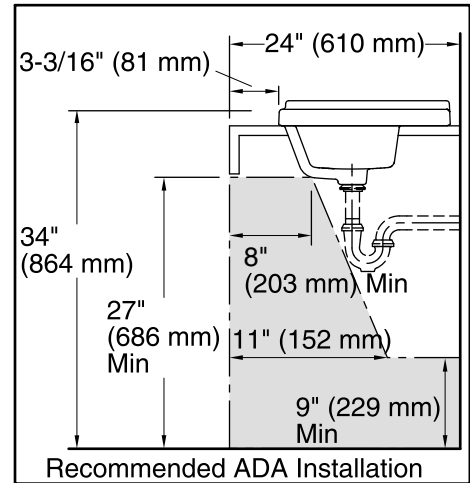

Technical Information

All product dimensions are nominal.

Bowl configuration:	Single
Installation:	Drop-in
Bowl area (Only)	Length: 19-13/16" (503 mm) Width: 10-3/16" (259 mm) Water depth: 6-1/16" (154 mm)
Number of deck holes:	3
Faucet hole(s):	1-3/8" (35 mm)
Drain hole:	1-3/4" (44 mm)
Template:	1162721-7, required, included

Notes

Install this product according to the installation instructions.

NOTICE: Countertop manufacturer or cutter must use the cut-out template provided with the product, or a current one provided by Kohler Co. (call 1-800-4KOHLER). Kohler Co. is not responsible for cutout errors when the incorrect cut-out template is used.

ADA compliant when installed to the specific requirements of these regulations.