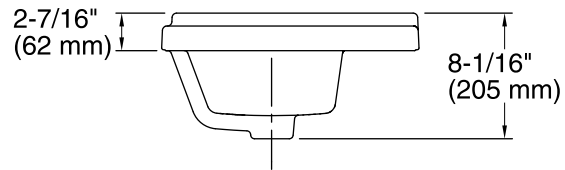

Technical Information

All product dimensions are nominal.

Bowl configuration:	Single
Installation:	Drop-in
Bowl area (Only)	Length: 19-13/16" (503 mm) Width: 10-3/16" (259 mm) Water depth: 6-1/16" (154 mm)
Number of deck holes:	3
Faucet hole(s):	1-3/8" (35 mm)
Drain hole:	1-3/4" (44 mm)
Template:	1162721-7, required, included

Notes

Install this product according to the installation instructions.

NOTICE: Countertop manufacturer or cutter must use the cut-out template provided with the product, or a current one provided by Kohler Co. (call 1-800-4KOHLER). Kohler Co. is not responsible for cutout errors when the incorrect cut-out template is used.

ADA compliant when installed to the specific requirements of these regulations.