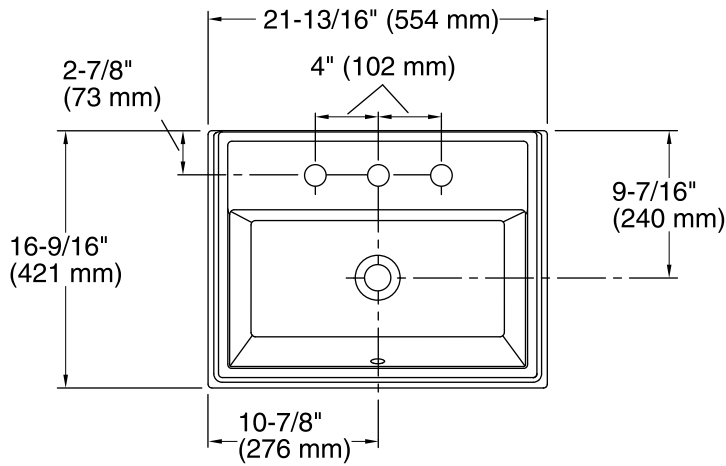

Technical Information

All product dimensions are nominal.

Bowl configuration:	Single
Installation:	Drop-in
Bowl area (Only)	Length: 19-13/16" (503 mm) Width: 10-3/16" (259 mm) Water depth: 6-1/16" (154 mm)
Number of deck holes:	3
Faucet hole(s):	1-3/8" (35 mm)
Drain hole:	1-3/4" (44 mm)
Template:	1162721-7, required, included

Notes

Install this product according to the installation instructions.

NOTICE: Countertop manufacturer or cutter must use the cut-out template provided with the product, or a current one provided by Kohler Co. (call 1-800-4KOHLER). Kohler Co. is not responsible for cutout errors when the incorrect cut-out template is used.

ADA compliant when installed to the specific requirements of these regulations.