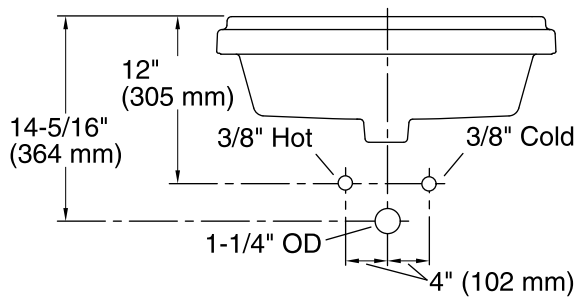

Technical Information

All product dimensions are nominal.

Bowl configuration:	Single
Installation:	Drop-in
Bowl area (Only)	Length: 19-13/16" (503 mm) Width: 10-3/16" (259 mm) Water depth: 6-1/16" (154 mm)
Number of deck holes:	3
Faucet hole(s):	1-3/8" (35 mm)
Drain hole:	1-3/4" (44 mm)
Template:	1162721-7, required, included

Notes

Install this product according to the installation instructions.

NOTICE: Countertop manufacturer or cutter must use the cut-out template provided with the product, or a current one provided by Kohler Co. (call 1-800-4KOHLER). Kohler Co. is not responsible for cutout errors when the incorrect cut-out template is used.

ADA compliant when installed to the specific requirements of these regulations.