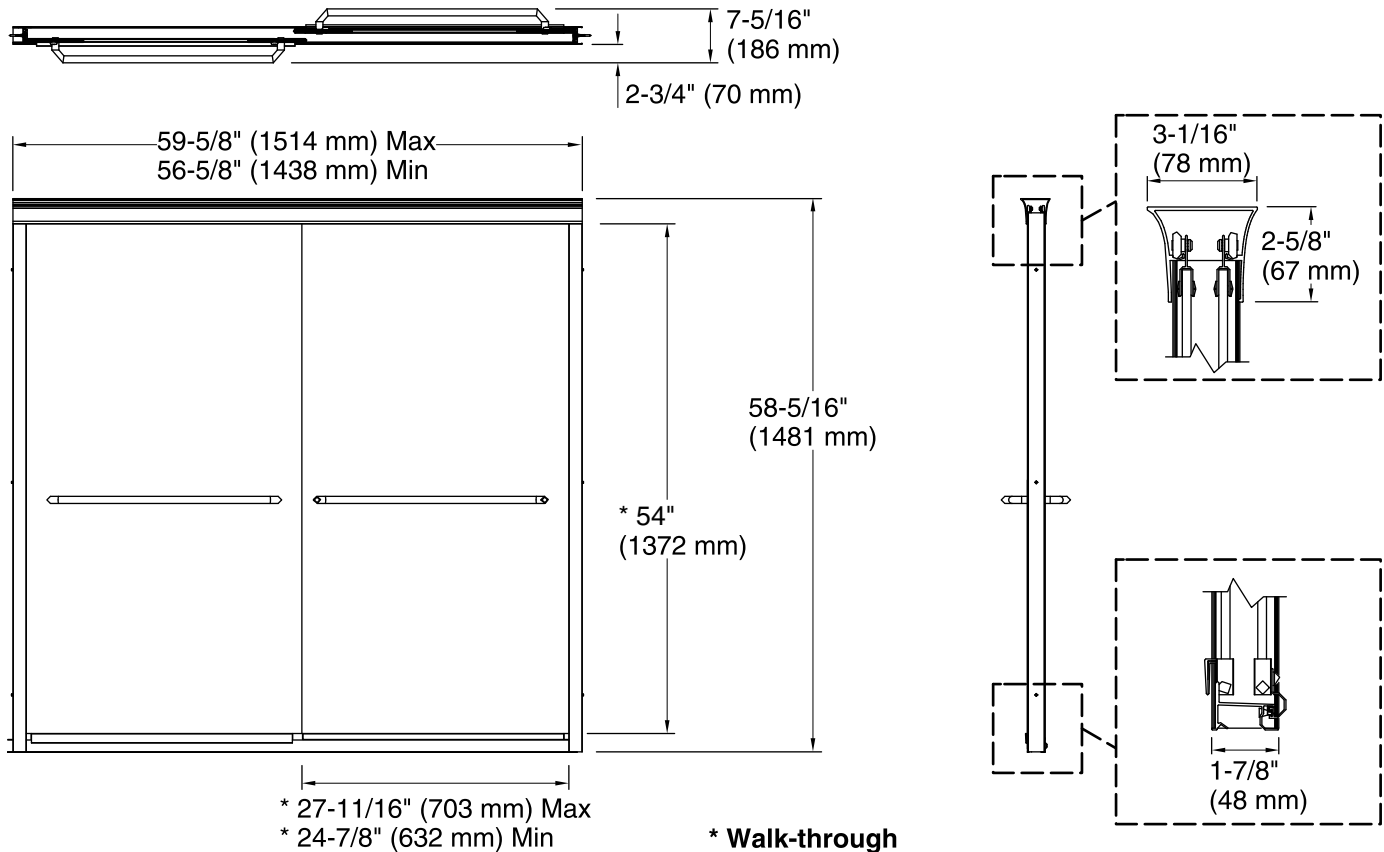

### Installation

- Out-of-plumb adjustability allows for simpler installation.
- Can be installed to open to the left or right.

### Technical Information

All product dimensions are nominal.

Installation type:	For bath installation
Opening style:	Sliding/Bypass
Opening Width - Min:	56-5/8" (1438 mm)
Opening Width - Max:	59-5/8" (1514 mm)
Walk-through - Min:	24-7/8" (632 mm)
Walk-through - Max:	27-11/16" (703 mm)
Glass thickness:	1/4" (6 mm)
Glass coating:	CleanCoat®

### Notes

Install this product according to the installation guide.

The vertical opening should be a minimum of 60-1/16" (1526 mm) to allow for installation clearance.