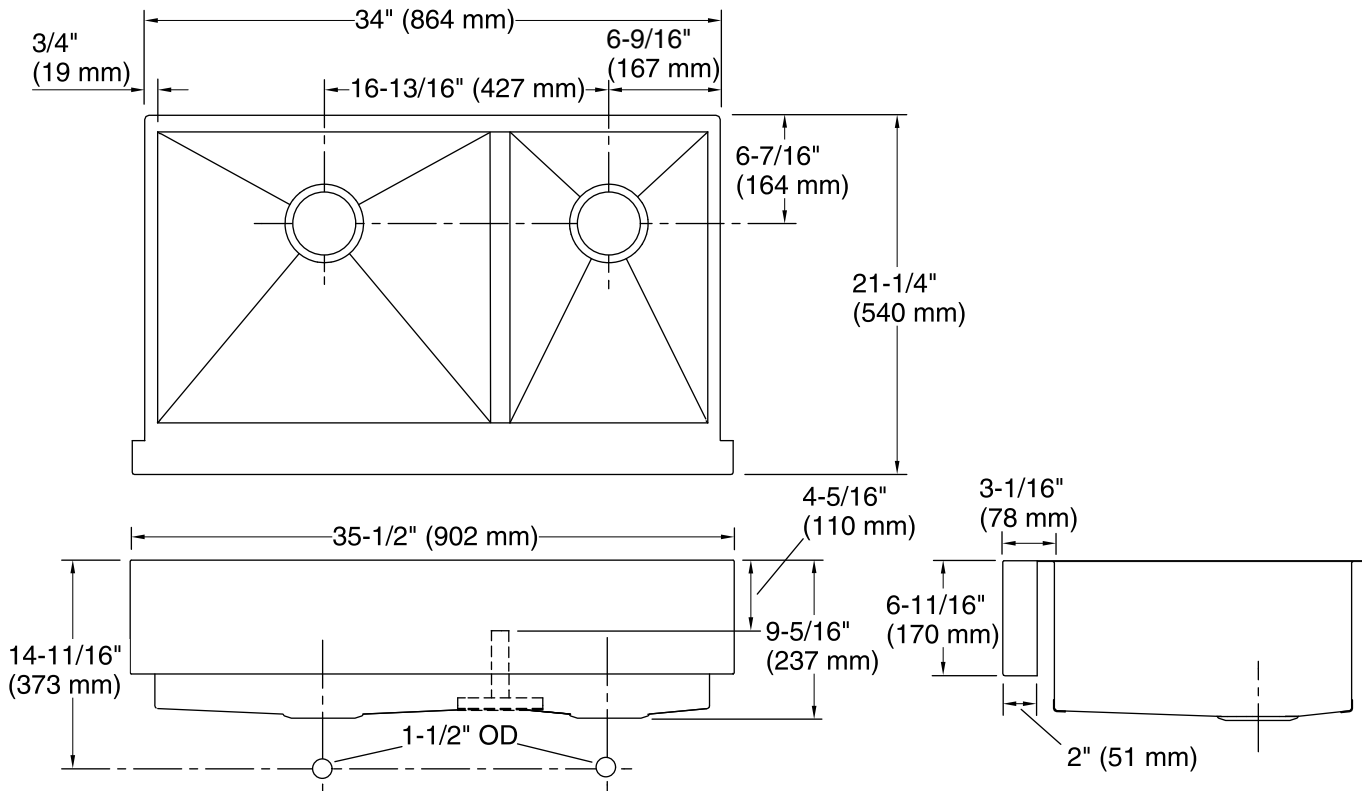

**Vault™**  
Under-mount Apron Front Kitchen Sink  
**K-3945**

**Features**

- 36-inch minimum base cabinet width.
- 18-gauge stainless steel.
- Under-mount.
- Large/medium bowls.
- Smart Divide® lowered divider.
- With integral shortened self-trimming apron.
- SilentShield® sound-absorption technology offers quieter performance.
- 35-1/2" (902 mm) x 21-1/4" (540 mm)

### Technical Information

All product dimensions are nominal.

Bowl configuration:	Offset
Installation:	Under-mount
Min. base cabinet width:	36" (914 mm)
Bowl area (Left)	Length: 19-11/16" (500 mm) Width: 17-3/16" (437 mm) Bowl depth: 9" (229 mm)
Bowl area (Right)	Length: 11-11/16" (297 mm) Width: 17-3/16" (437 mm) Bowl depth: 9" (229 mm)
Drain hole:	3-11/16" (94 mm)
Template:	1166719-7, required, included

### Notes

Install this product according to the installation instructions.

The 3/4" (19 mm) side rim flanges are supported without using the clip attachment. See the installation guide for further instructions.