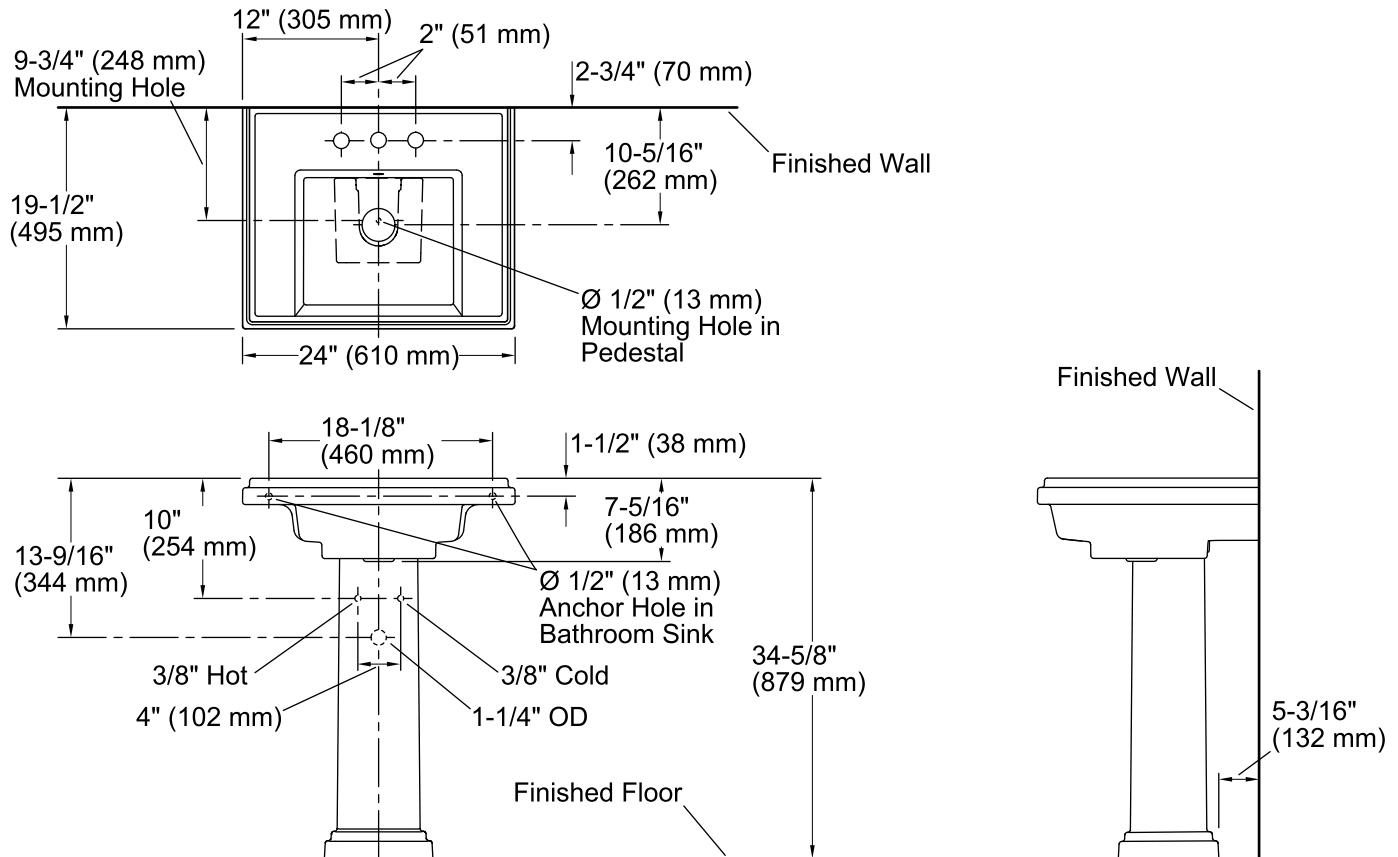

### Features

- 4-inch center faucet holes.
- Square basin.
- Overflow drain.
- Combination consists of the K-2757-4 basin and the K-2767 pedestal.
- Coordinates with other products in the Tresham collection.

### Included Components

Product consists of:

K-2767 Pedestal  
K-2757-4 Pedestal Bathroom Sink Basin

Additional Components:

Pedestal accessory pack  
rubber pads

### Technical Information

All product dimensions are nominal.

Bowl configuration:	Single
Installation:	Pedestal
Bowl area (Only):	Length: 14-1/4" (362 mm) Width: 12-1/2" (318 mm) Water depth: 3-1/4" (83 mm)
Number of deck holes:	3
Faucet hole spacing:	4" (102 mm)
Faucet hole(s):	1-1/4" (32 mm)
Drain hole:	1-3/4" (44 mm)