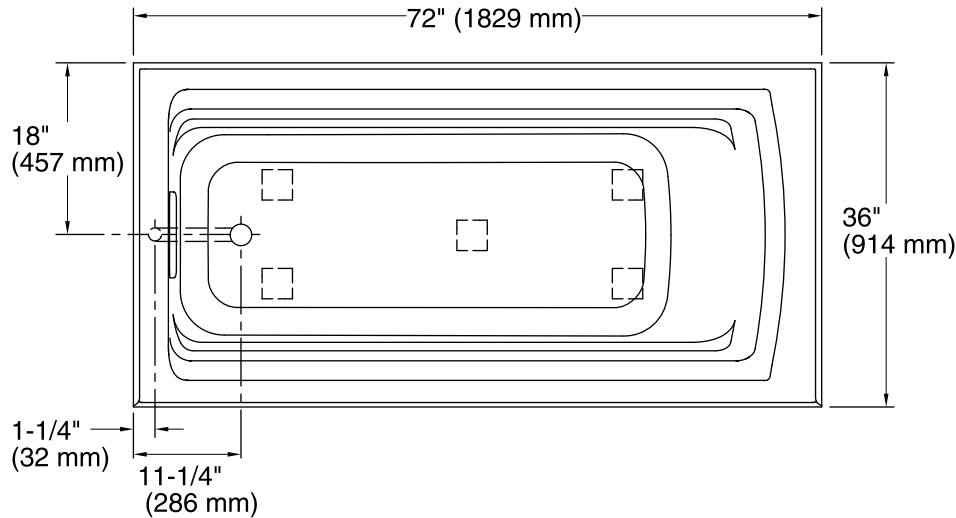

No change in measurements if connected with drain illustrated. (K-7272)

Required Electrical Service

Two dedicated circuits required, protected with Class A Ground-Fault Circuit-Interrupter (GFCI) or Residual Current Device (RCD).

Pump: 120 V, 15 A, 60 Hz
Heater: 120 V, 15 A, 60 Hz

Technical Information

All product dimensions are nominal.

Installation: 3-Wall Alcove
Drain location: Left
Basin area, bottom: 51-3/8" x 21" (1305 mm x 533 mm)
Basin area, top: 64-1/2" x 30-1/2" (1638 mm x 775 mm)
Weight: 140 lbs (63.5 kg)
Minimum floor load: 43 lbs/ft² (209.9 kg/m²)
Water depth: 15" (381 mm)
Water capacity: 72 gal (272.5 L)
Electrical component rating: Pump: 120 V, 7 A, 60 Hz
Heater: 120 V, 12.5 A, 60 Hz, 1500 W
Pump speed: Single
Minimum flat for door: 1-7/16" (36 mm)

Notes

Measure your actual product for rough-in details. Install this product according to the installation instructions.
The hot water supply should be 70% of the capacity of the bath or greater. Installations will vary.
Provide one grounded electrical outlet within 24" (610 mm) of each component.
ADA compliant when installed to the specific requirements of these regulations.