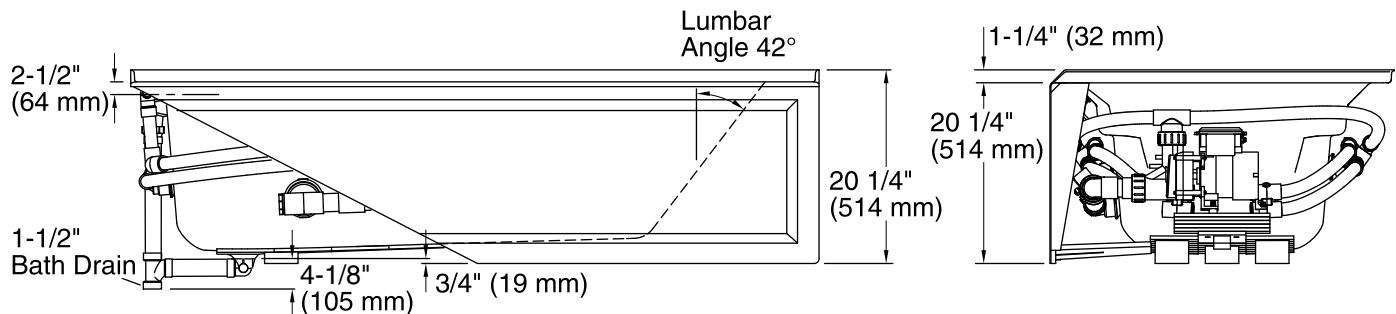

No change in measurements if connected with drain illustrated. (K-7272)