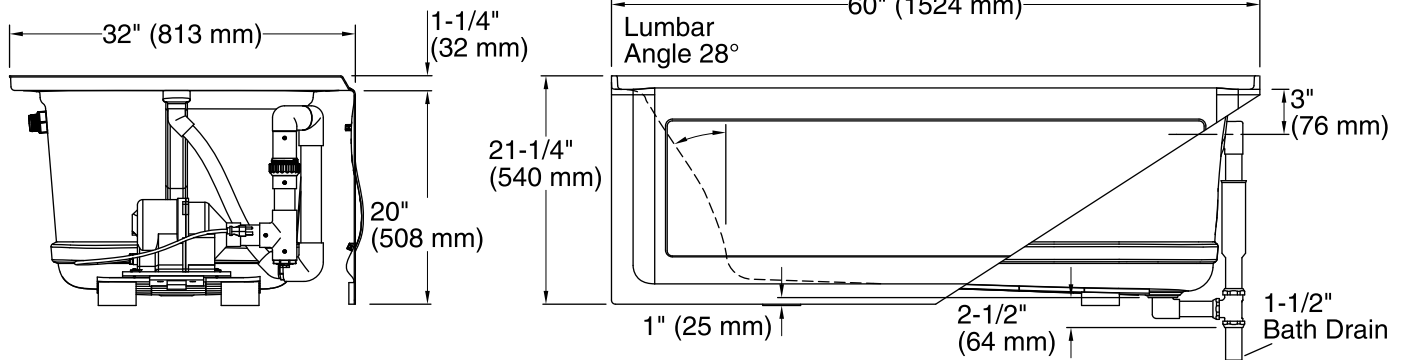

No change in measurements if connected with drain illustrated. (K-11677)

Required Electrical Service

One dedicated circuit required, protected with Class A Ground-Fault Circuit-Interrupter (GFCI) or Residual Current Device (RCD).

Blower: 120 V, 15 A, 60 Hz

Technical Information

All product dimensions are nominal.

- Installation: 3-Wall Alcove
- Drain location: Right
- Basin area, bottom: 45" x 22" (1143 mm x 559 mm)
- Basin area, top: 54" x 25" (1372 mm x 635 mm)
- Weight: 100 lbs (45.4 kg)
- Minimum floor load: 49 lbs/ft² (239.2 kg/m²)
- Water depth: 15" (381 mm)
- Water capacity: 60 gal (227.1 L)
- Electrical component rating: Blower: 120 V, 10 A, 60 Hz, 300 W
- Minimum flat for door: 2" (51 mm)

Notes

- Measure your actual product for rough-in details.
- Install this product according to the installation instructions.
- The hot water supply should be 70% of the capacity of the bath or greater. Installations will vary.
- Provide one grounded electrical outlet within 24" (610 mm) of each component.
- Remote blower installation kit is available for relocating the blower. Provide access for servicing the blower.
- Do not relocate or alter the PVC tee or coiled flexible tubing connected to the blower. Follow the blower relocation instructions exactly.