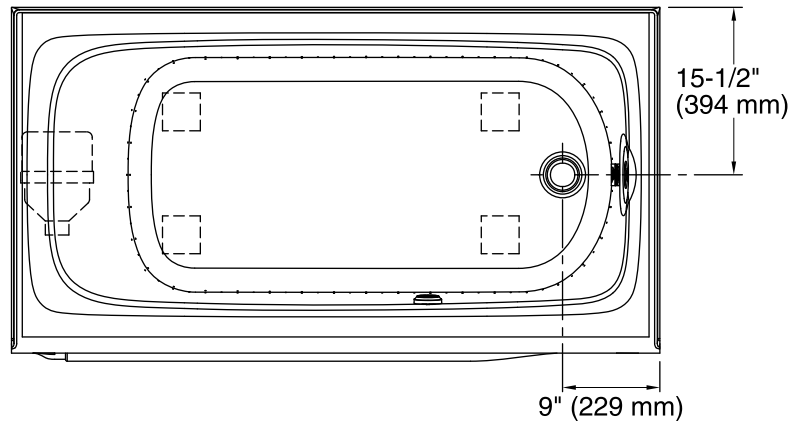

No change in measurements if connected with drain illustrated. (K-11677)

Required Electrical Service

One dedicated circuit required, protected with Class A Ground-Fault Circuit-Interrupter (GFCI) or Residual Current Device (RCD).

Blower: 120 V, 15 A, 60 Hz

Technical Information

All product dimensions are nominal.

- Installation: 3-Wall Alcove
- Drain location: Right
- Basin area, bottom: 45" x 22" (1143 mm x 559 mm)
- Basin area, top: 54" x 25" (1372 mm x 635 mm)
- Weight: 100 lbs (45.4 kg)
- Minimum floor load: 49 lbs/ft² (239.2 kg/m²)
- Water depth: 15" (381 mm)
- Water capacity: 60 gal (227.1 L)
- Electrical component rating: Blower: 120 V, 10 A, 60 Hz, 300 W
- Minimum flat for door: 2" (51 mm)

Notes

- Measure your actual product for rough-in details.
- Install this product according to the installation instructions.
- The hot water supply should be 70% of the capacity of the bath or greater. Installations will vary.
- Provide one grounded electrical outlet within 24" (610 mm) of each component.
- Remote blower installation kit is available for relocating the blower. Provide access for servicing the blower.
- Do not relocate or alter the PVC tee or coiled flexible tubing connected to the blower. Follow the blower relocation instructions exactly.