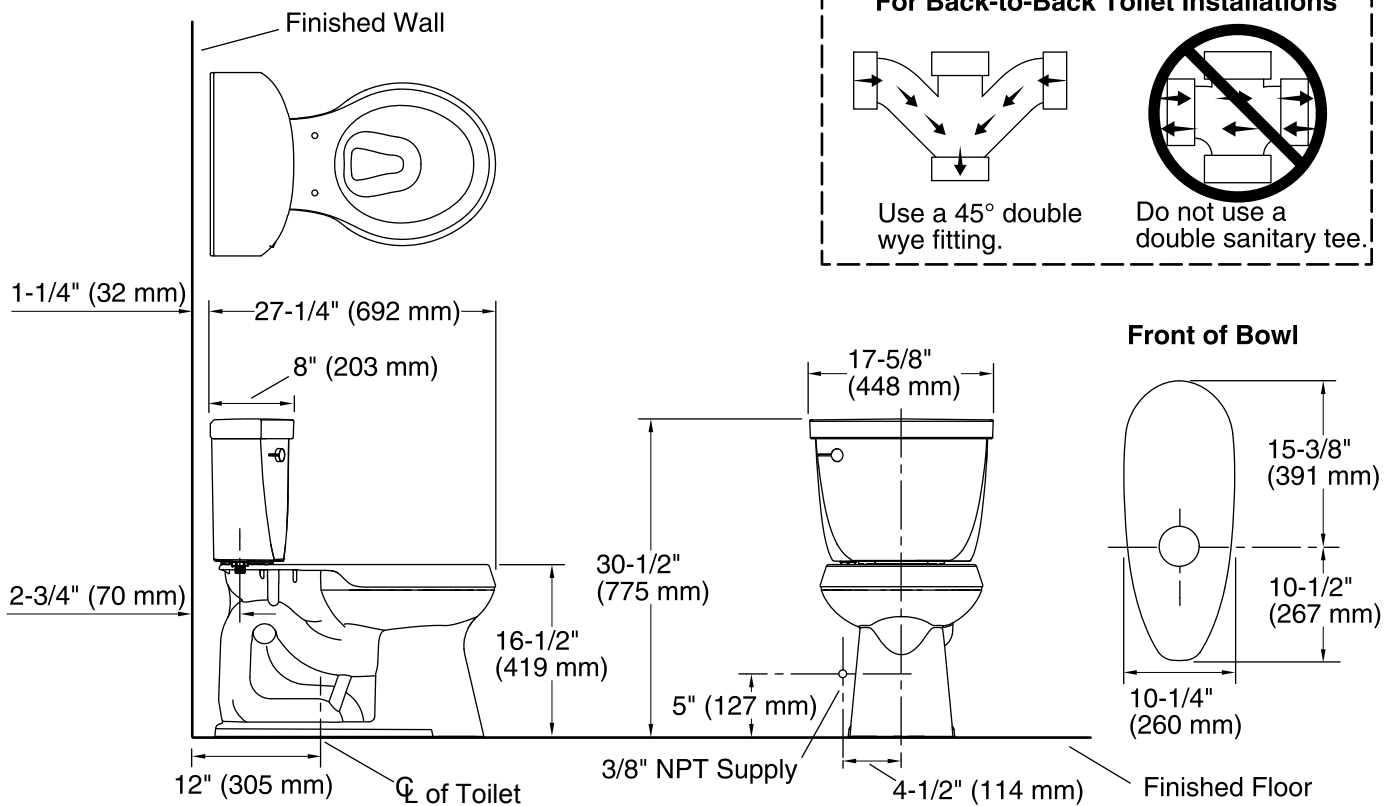

### Features

- Vitreous china.
- Two-piece toilet.
- Comfort Height® round-front bowl.
- AquaPiston® flushing system.
- Includes left-hand polished chrome trip lever.
- 1.28 gpf (4.8 lpf).
- 2-1/8" (54 mm) fully glazed trapway.
- 12" (305 mm) rough-in.
- Less seat and supply.
- 11-1/2" (292 mm) x 9-1/4" (235 mm) water area.
- 27-1/4" (692 mm) x 17-5/8" (448 mm) x 30-1/2" (775 mm).
- Floor mount / Floor outlet.

### Components

Product includes:

K-4347 Comfort Height® Round-front Bowl

K-4166 Toilet Tank

Additional included component/s: Tank cover, Trip lever, Bolt cap accessory pack, and Tank accessory pack.

## Technical Information

All product dimensions are nominal.

Toilet type:	Two-piece
Bowl shape:	Round front
Flush type:	AquaPiston
Trap passageway:	2-1/8" (54 mm)
Water Consumption	
Full:	1.28 gpf (4.8 lpf)
Water surface size:	11" x 9-1/4" (279 mm x 235 mm)
Rim to water surface:	5-1/4" (133 mm)
Rough-in:	12" (305 mm)
Seat-mounting holes:	5-1/2" (140 mm)

## Notes

Install this product according to the installation instructions.

For back-to-back toilet installations: Use only a 45° double wye fitting.