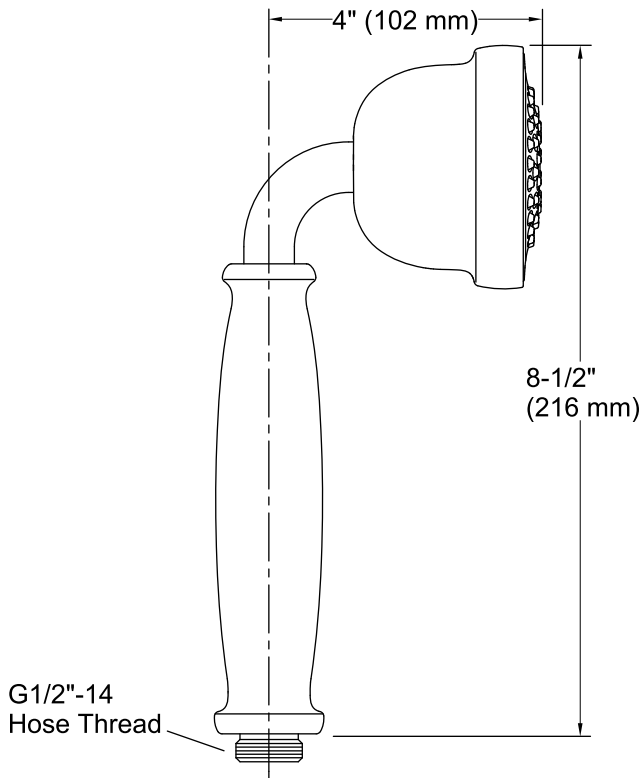

Features

- Single function.
- MasterClean™ sprayface is easy to clean.
- Requires shower hose (sold separately).
- 2.5 gal/min (9.5 l/min) flow rate.
- Complements Kelston® faucet line.

Material

- KOHLER finishes resist corrosion and tarnish.

Installation

- Bracket or sidebar required for wall-mount installation.
- Deck-mount holder required for deck-mount installation.

Required Accessories

K-8593 72" Shower Hose

or

K-9514 60" Shower Hose

OBC

Codes/Standards

Color	Code	Description
	CP	Polished Chrome
	BN	Vibrant® Brushed Nickel
	2BZ	Oil-Rubbed Bronze

Technical Information

All product dimensions are nominal.

Notes

For use with automatic compensating valves rated at 2.5 gal/min (9.5 l/min) or less.