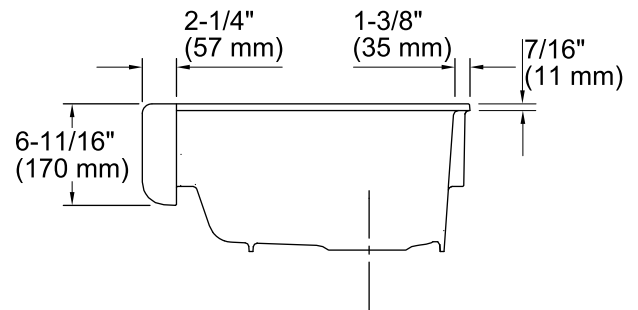

Whitehaven®
Under-mount Apron Front Kitchen Sink
K-6486

Features

- 30-inch minimum base cabinet width.
- KOHLER cast iron.
- Acid-resistant enamel finish.
- Under-mount.
- Single bowl.
- No faucet holes.
- Offset drain basin slopes toward drain to minimize water from pooling.

Technical Information

All product dimensions are nominal.

Bowl configuration:	Single
Installation:	Under-mount
Min. base cabinet width:	30" (762 mm)
Bowl area (Only)	Length: 24-3/4" (629 mm) Width: 18-1/16" (459 mm) Bowl depth: 9" (229 mm)
Drain hole:	3-5/8" (92 mm)
Template:	Under-mount, 1156909-7, required, included Apron Front, 1211543-7, required, included