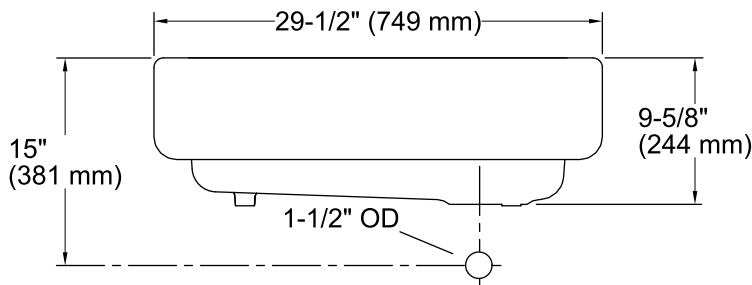

Whitehaven®
Under-mount Apron Front Kitchen Sink
K-6486

Features

- 30-inch minimum base cabinet width.
- KOHLER cast iron.
- Acid-resistant enamel finish.
- Under-mount.
- Single bowl.
- No faucet holes.
- Offset drain basin slopes toward drain to minimize water from pooling.

Technical Information

All product dimensions are nominal.

Bowl configuration:	Single
Installation:	Under-mount
Min. base cabinet width:	30" (762 mm)
Bowl area (Only)	Length: 24-3/4" (629 mm) Width: 18-1/16" (459 mm) Bowl depth: 9" (229 mm)
Drain hole:	3-5/8" (92 mm)
Template:	Under-mount, 1156909-7, required, included Apron Front, 1211543-7, required, included