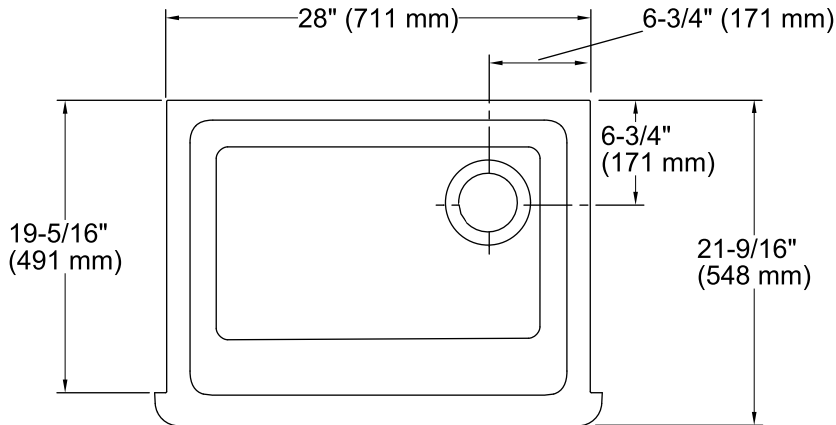

Whitehaven®
Under-mount Apron Front Kitchen Sink
K-6486

Features

- 30-inch minimum base cabinet width.
- KOHLER cast iron.
- Acid-resistant enamel finish.
- Under-mount.
- Single bowl.
- No faucet holes.
- Offset drain basin slopes toward drain to minimize water from pooling.

Technical Information

All product dimensions are nominal.

Bowl configuration:	Single
Installation:	Under-mount
Min. base cabinet width:	30" (762 mm)
Bowl area (Only)	Length: 24-3/4" (629 mm) Width: 18-1/16" (459 mm) Bowl depth: 9" (229 mm)
Drain hole:	3-5/8" (92 mm)
Template:	Under-mount, 1156909-7, required, included Apron Front, 1211543-7, required, included

IMPORTANT! The distance from the top edge of the cabinet to the top of the cabinet door must be at least 7" (178 mm) to install this sink.